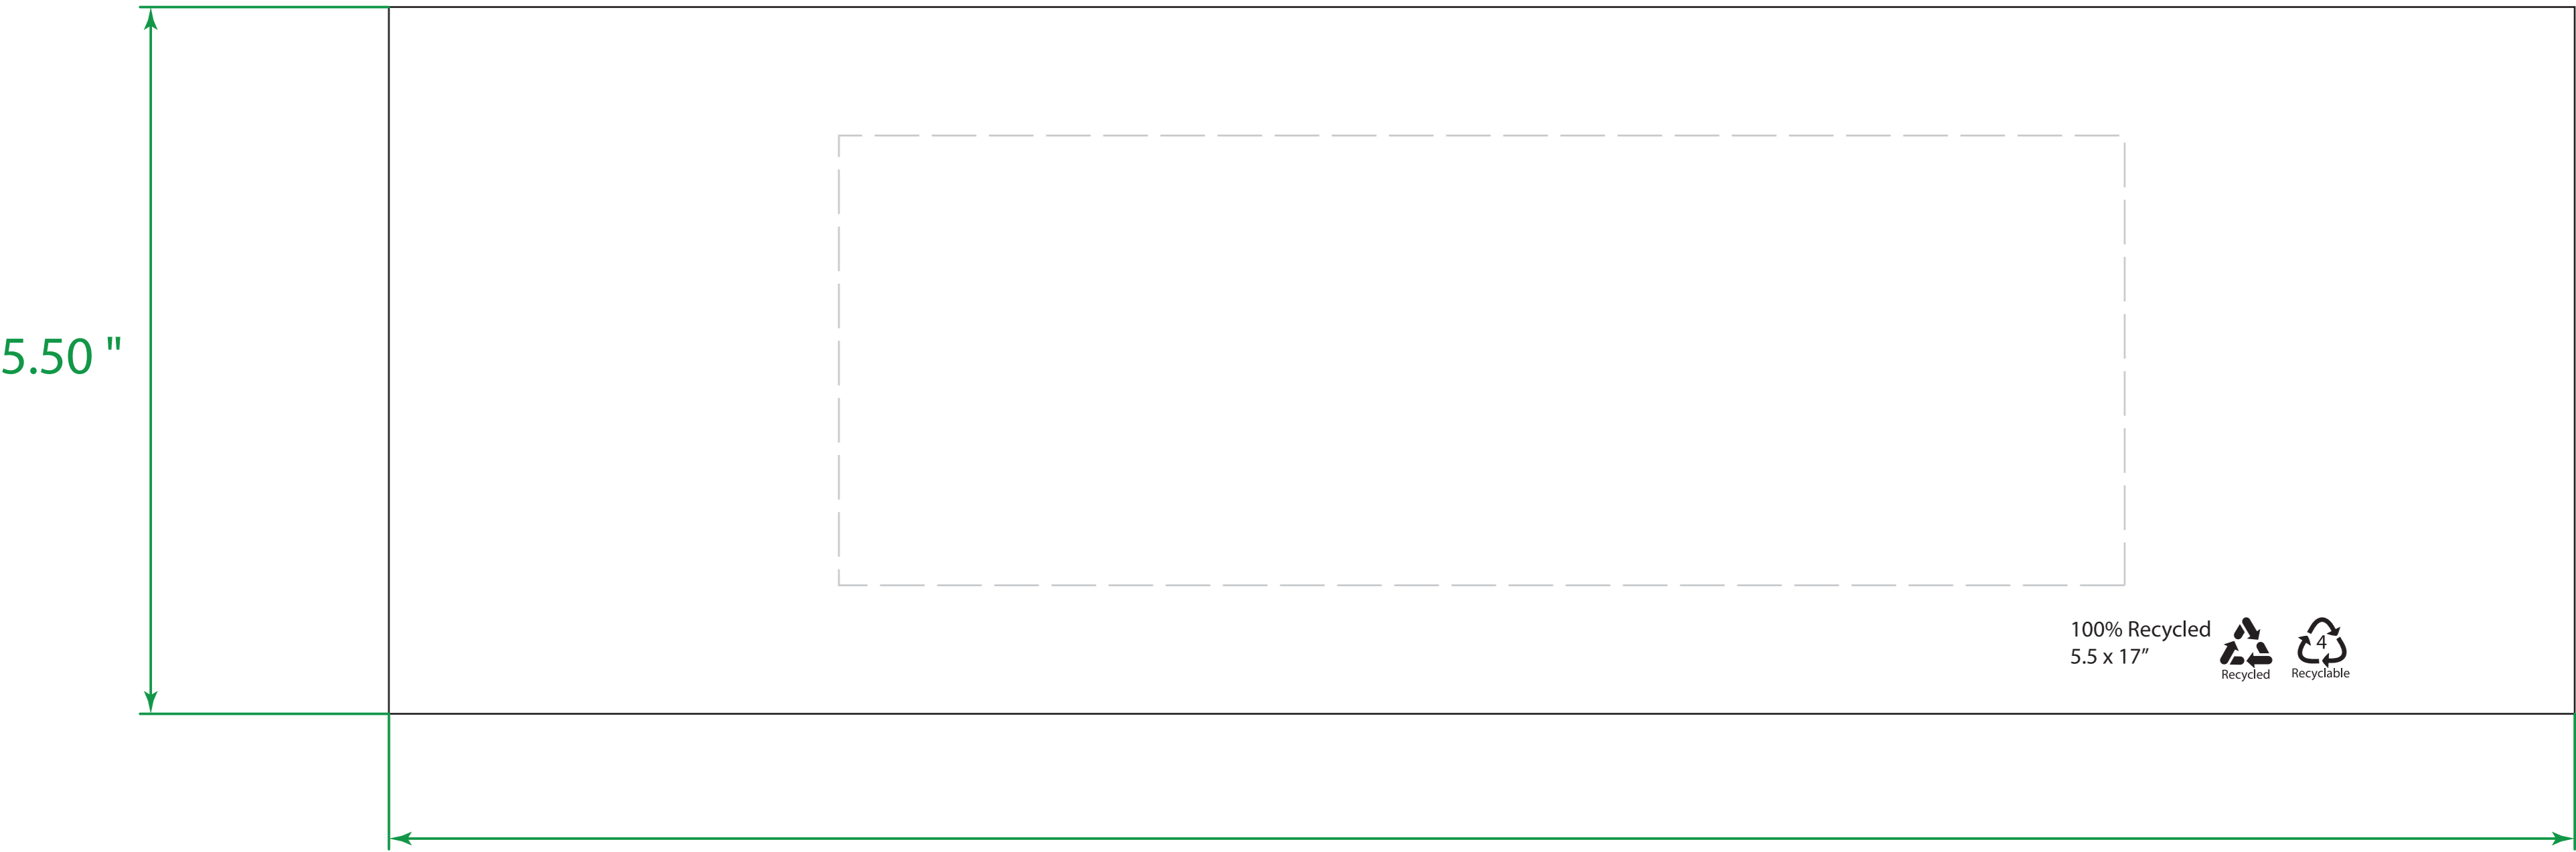

Available Product Colors:

Natural Kraft
(NAT)

Product Wrap Band- 100% Recycled Content

Item#: 9PWB5517***

*** Insert color code

Size: 5.50(w) x 17(h)

Imprint Area: 10x3.50

PO#:

Imprint Size:

Imprint Color:

Product Color:

Side 1

17.00 "

Side 2

17.00 "

The colors on this page are RGB simulations of Pantone Colors. Actual colors may vary.