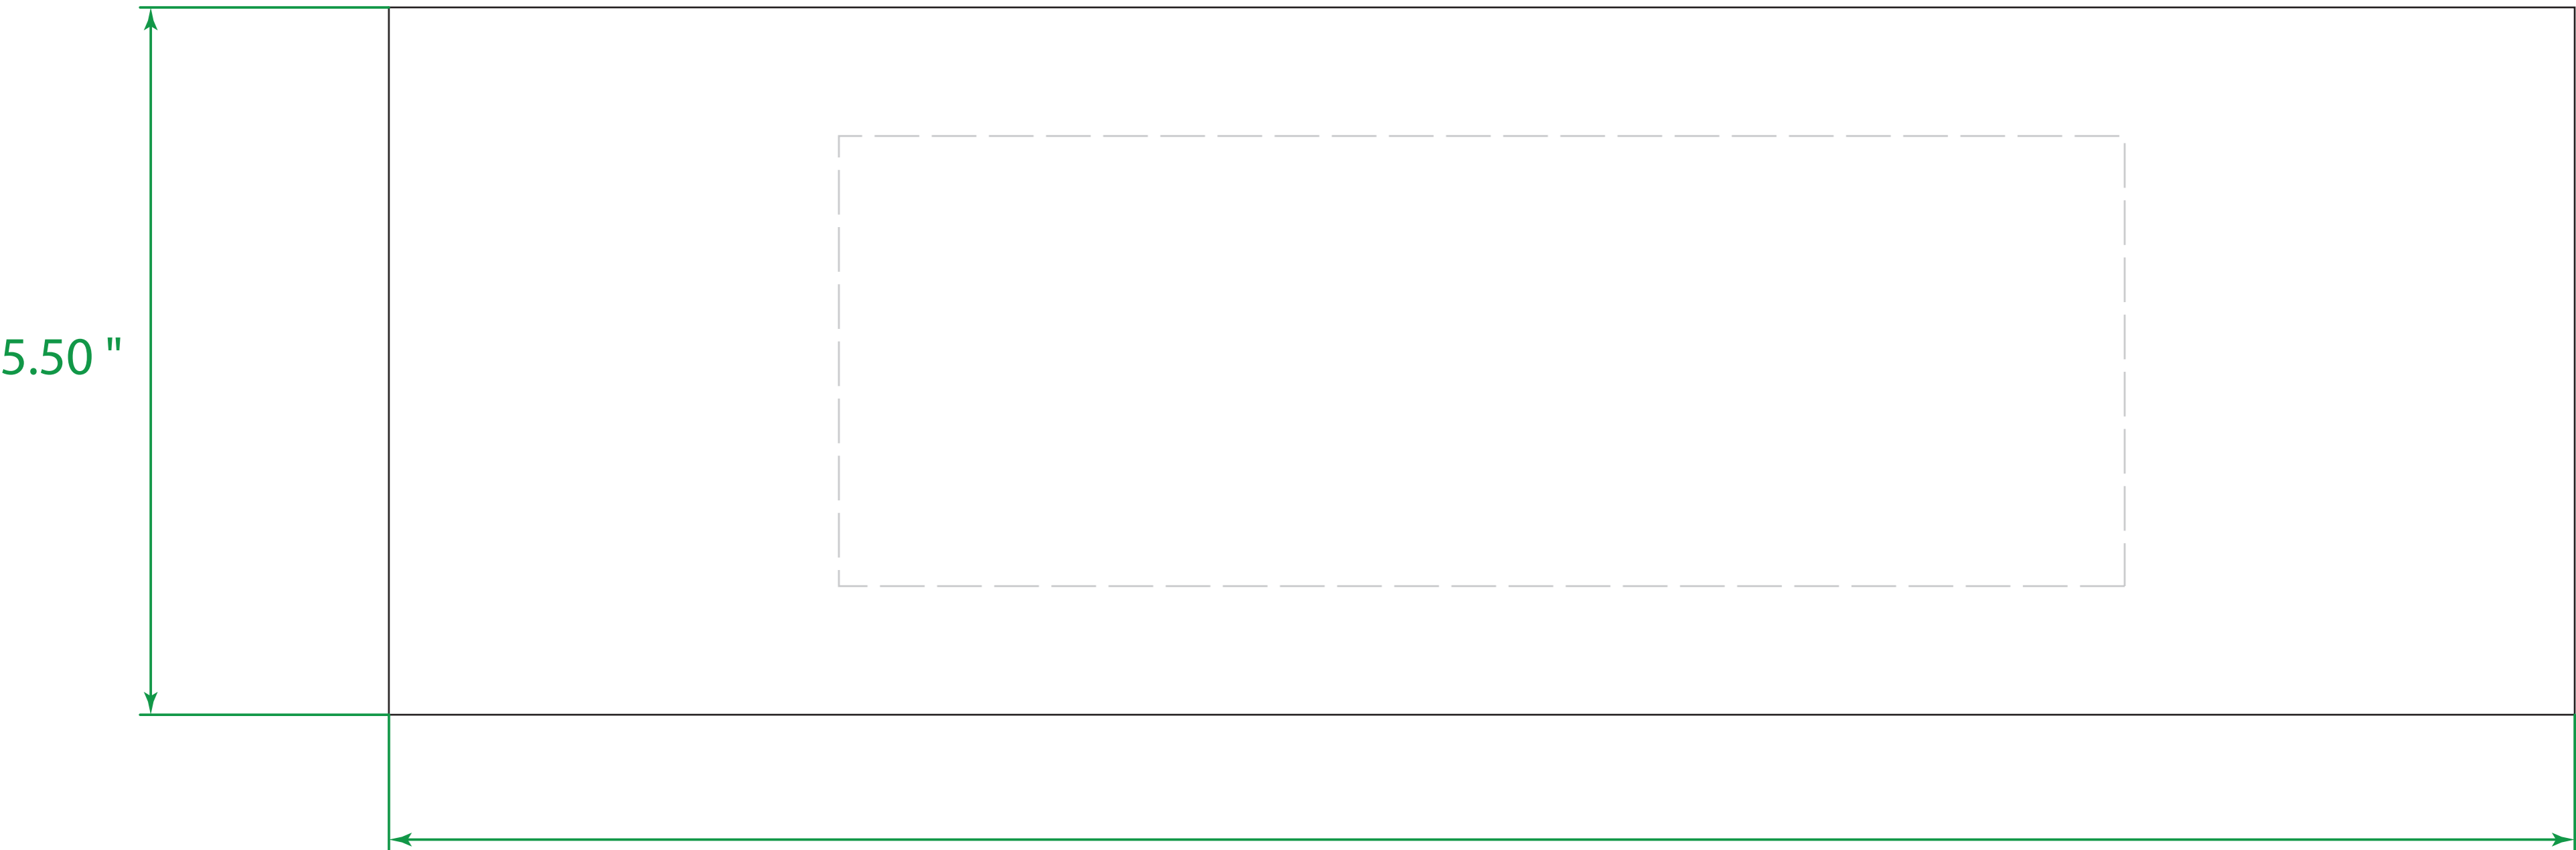

Available Product Colors:

Natural Kraft
(NAT)

Product Wrap Band- 100% Recycled Content

Item#: 9PWB5517***

*** Insert color code

Size: 5.50(w) x 17(h)

Imprint Area: 10x3.50

PO#:

Imprint Size:

Imprint Color:

Product Color:

Side 1

17.00 "

Side 2

17.00 "

The colors on this page are RGB simulations of Pantone Colors. Actual colors may vary.