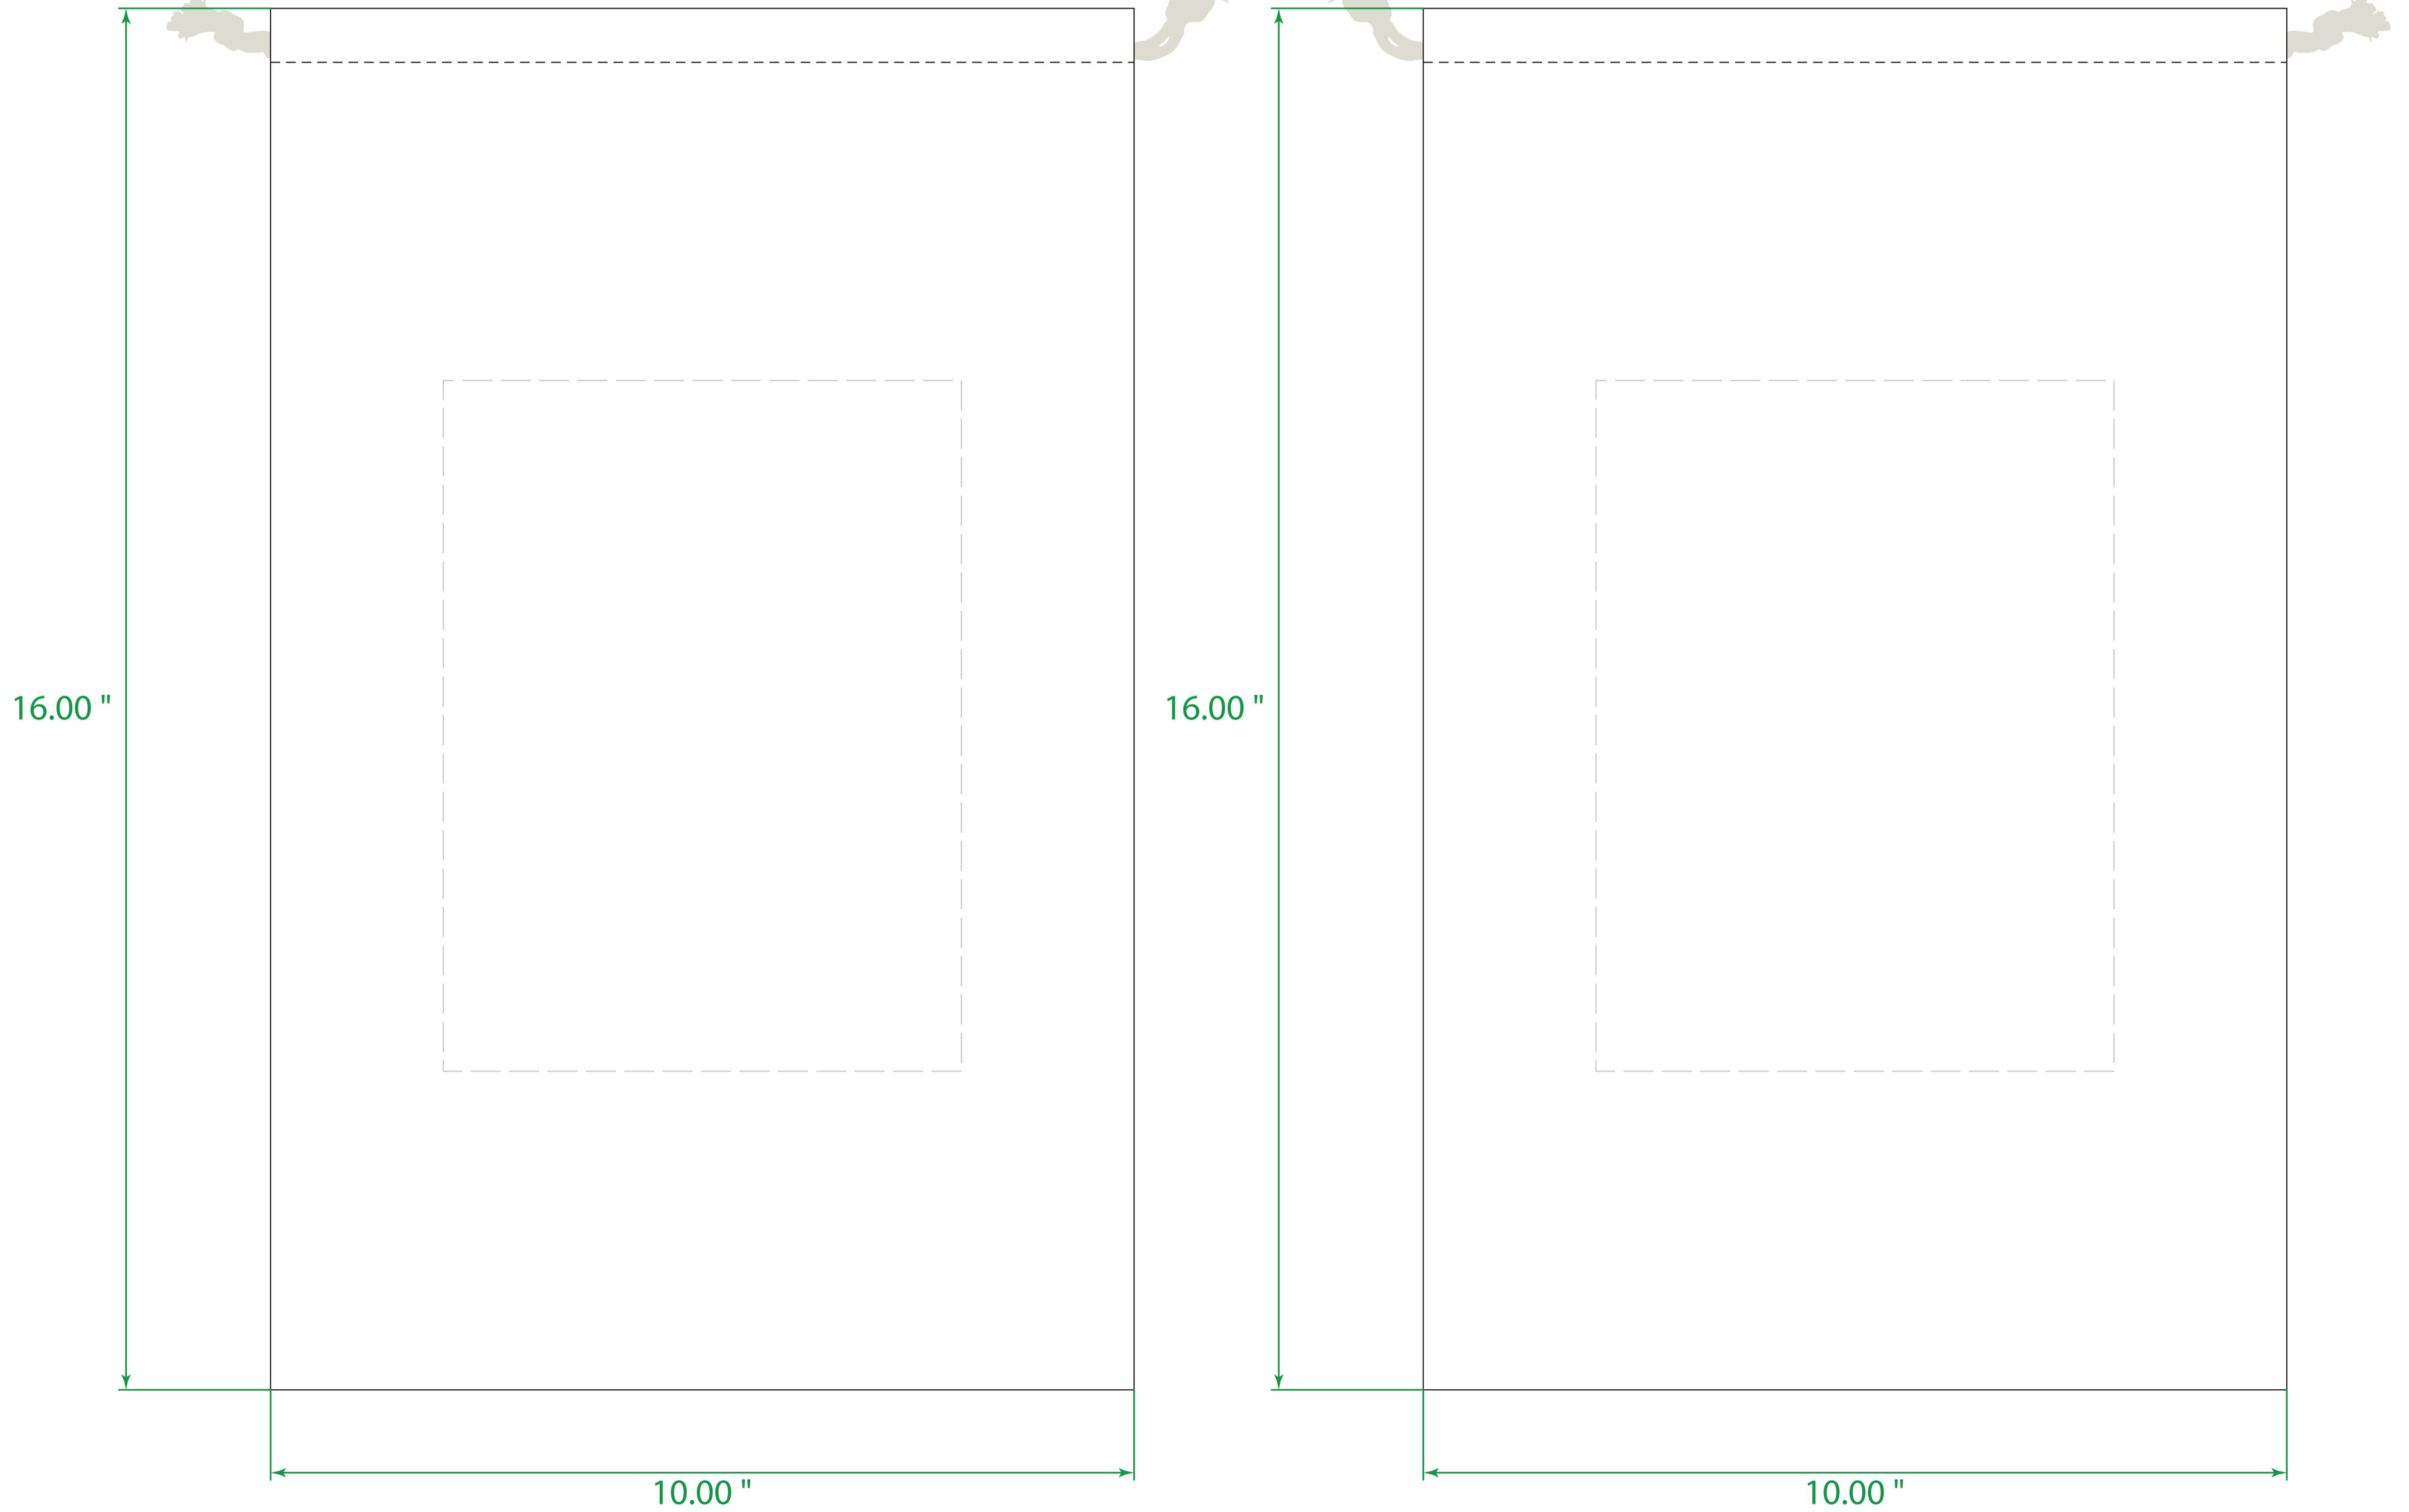

Available Product Colors:

Natural  
(NAT)

Cotton Muslin Pouch

Item#: 9CTP1016\*\*\*

\*\*\* Insert color code

Size: 10(w) x 16(h)

Imprint Area: 6x8

PO#:

Imprint Size:

Imprint Color:

Product Color:

Location 1

Location 2

*The colors on this page are RGB simulations of Pantone Colors. Actual colors may vary.*