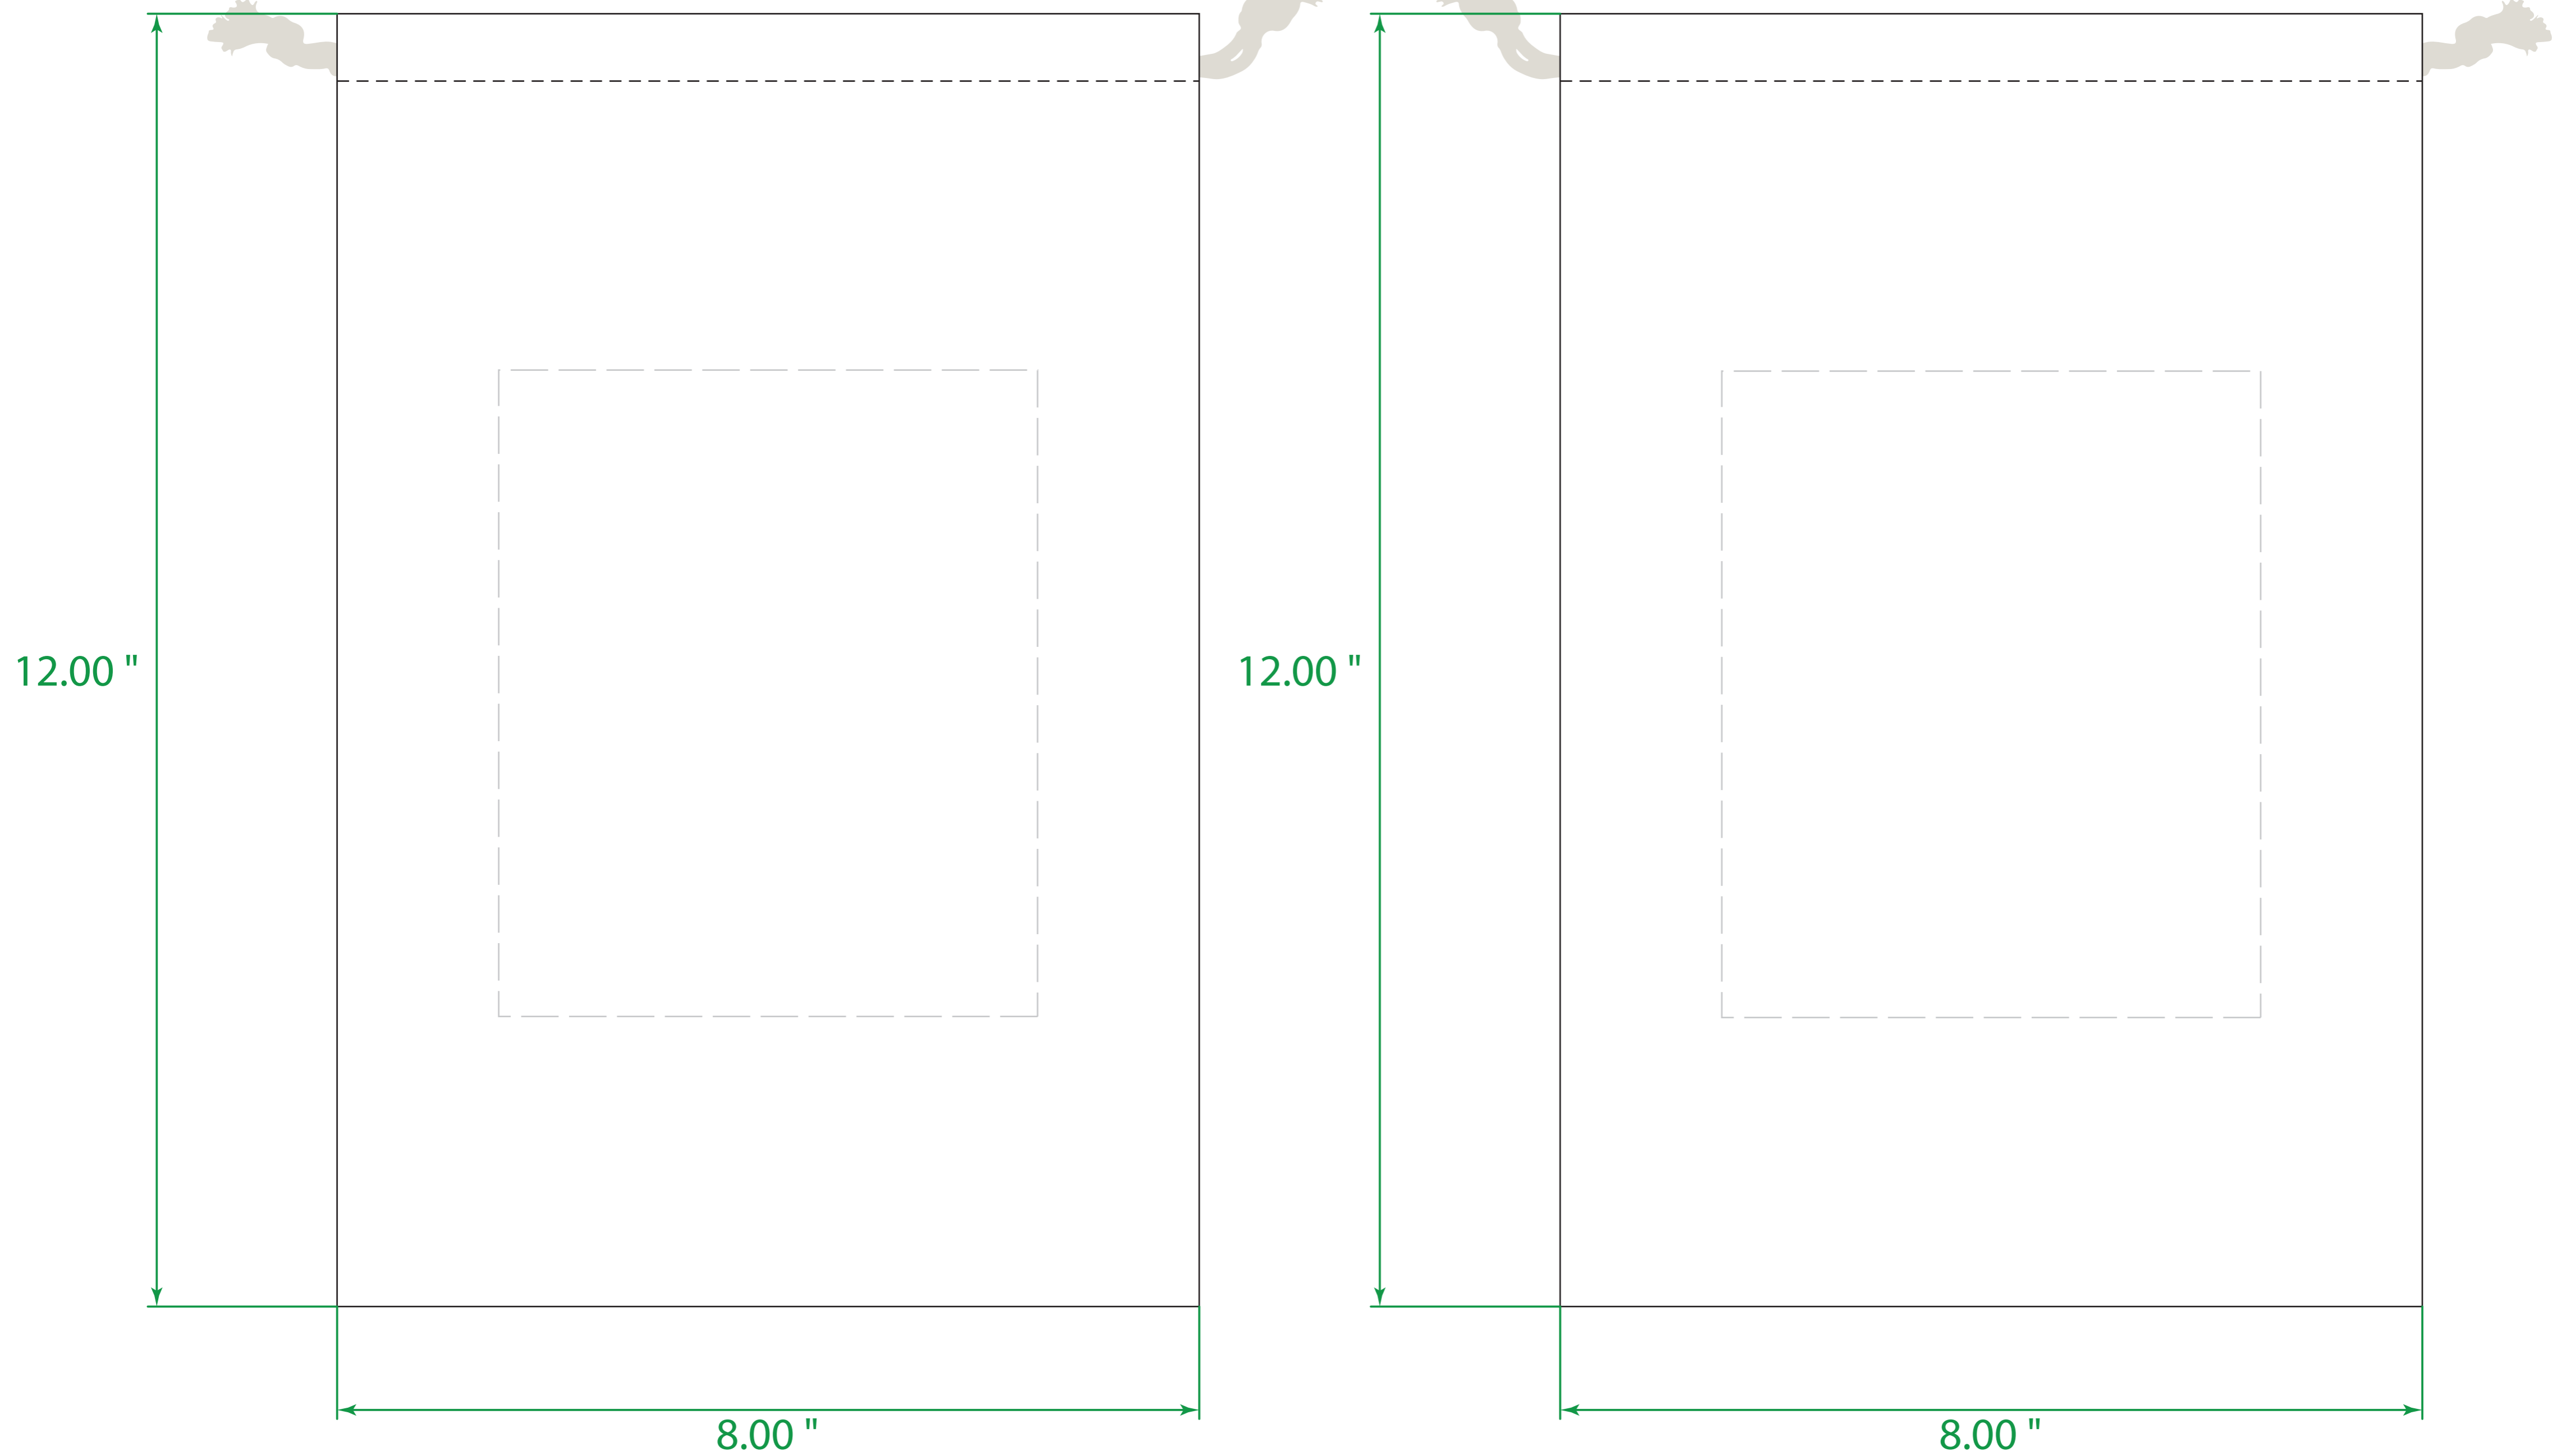

Available Product Colors:

Natural
(NAT)

Cotton Muslin Pouch

Item#: 9CTP0812***

*** Insert color code

Size: 8(w) x 12(h)

Imprint Area: 5x6

PO#:

Imprint Size:

Imprint Color:

Product Color:

Location 1

Location 2

The colors on this page are RGB simulations of Pantone Colors. Actual colors may vary.