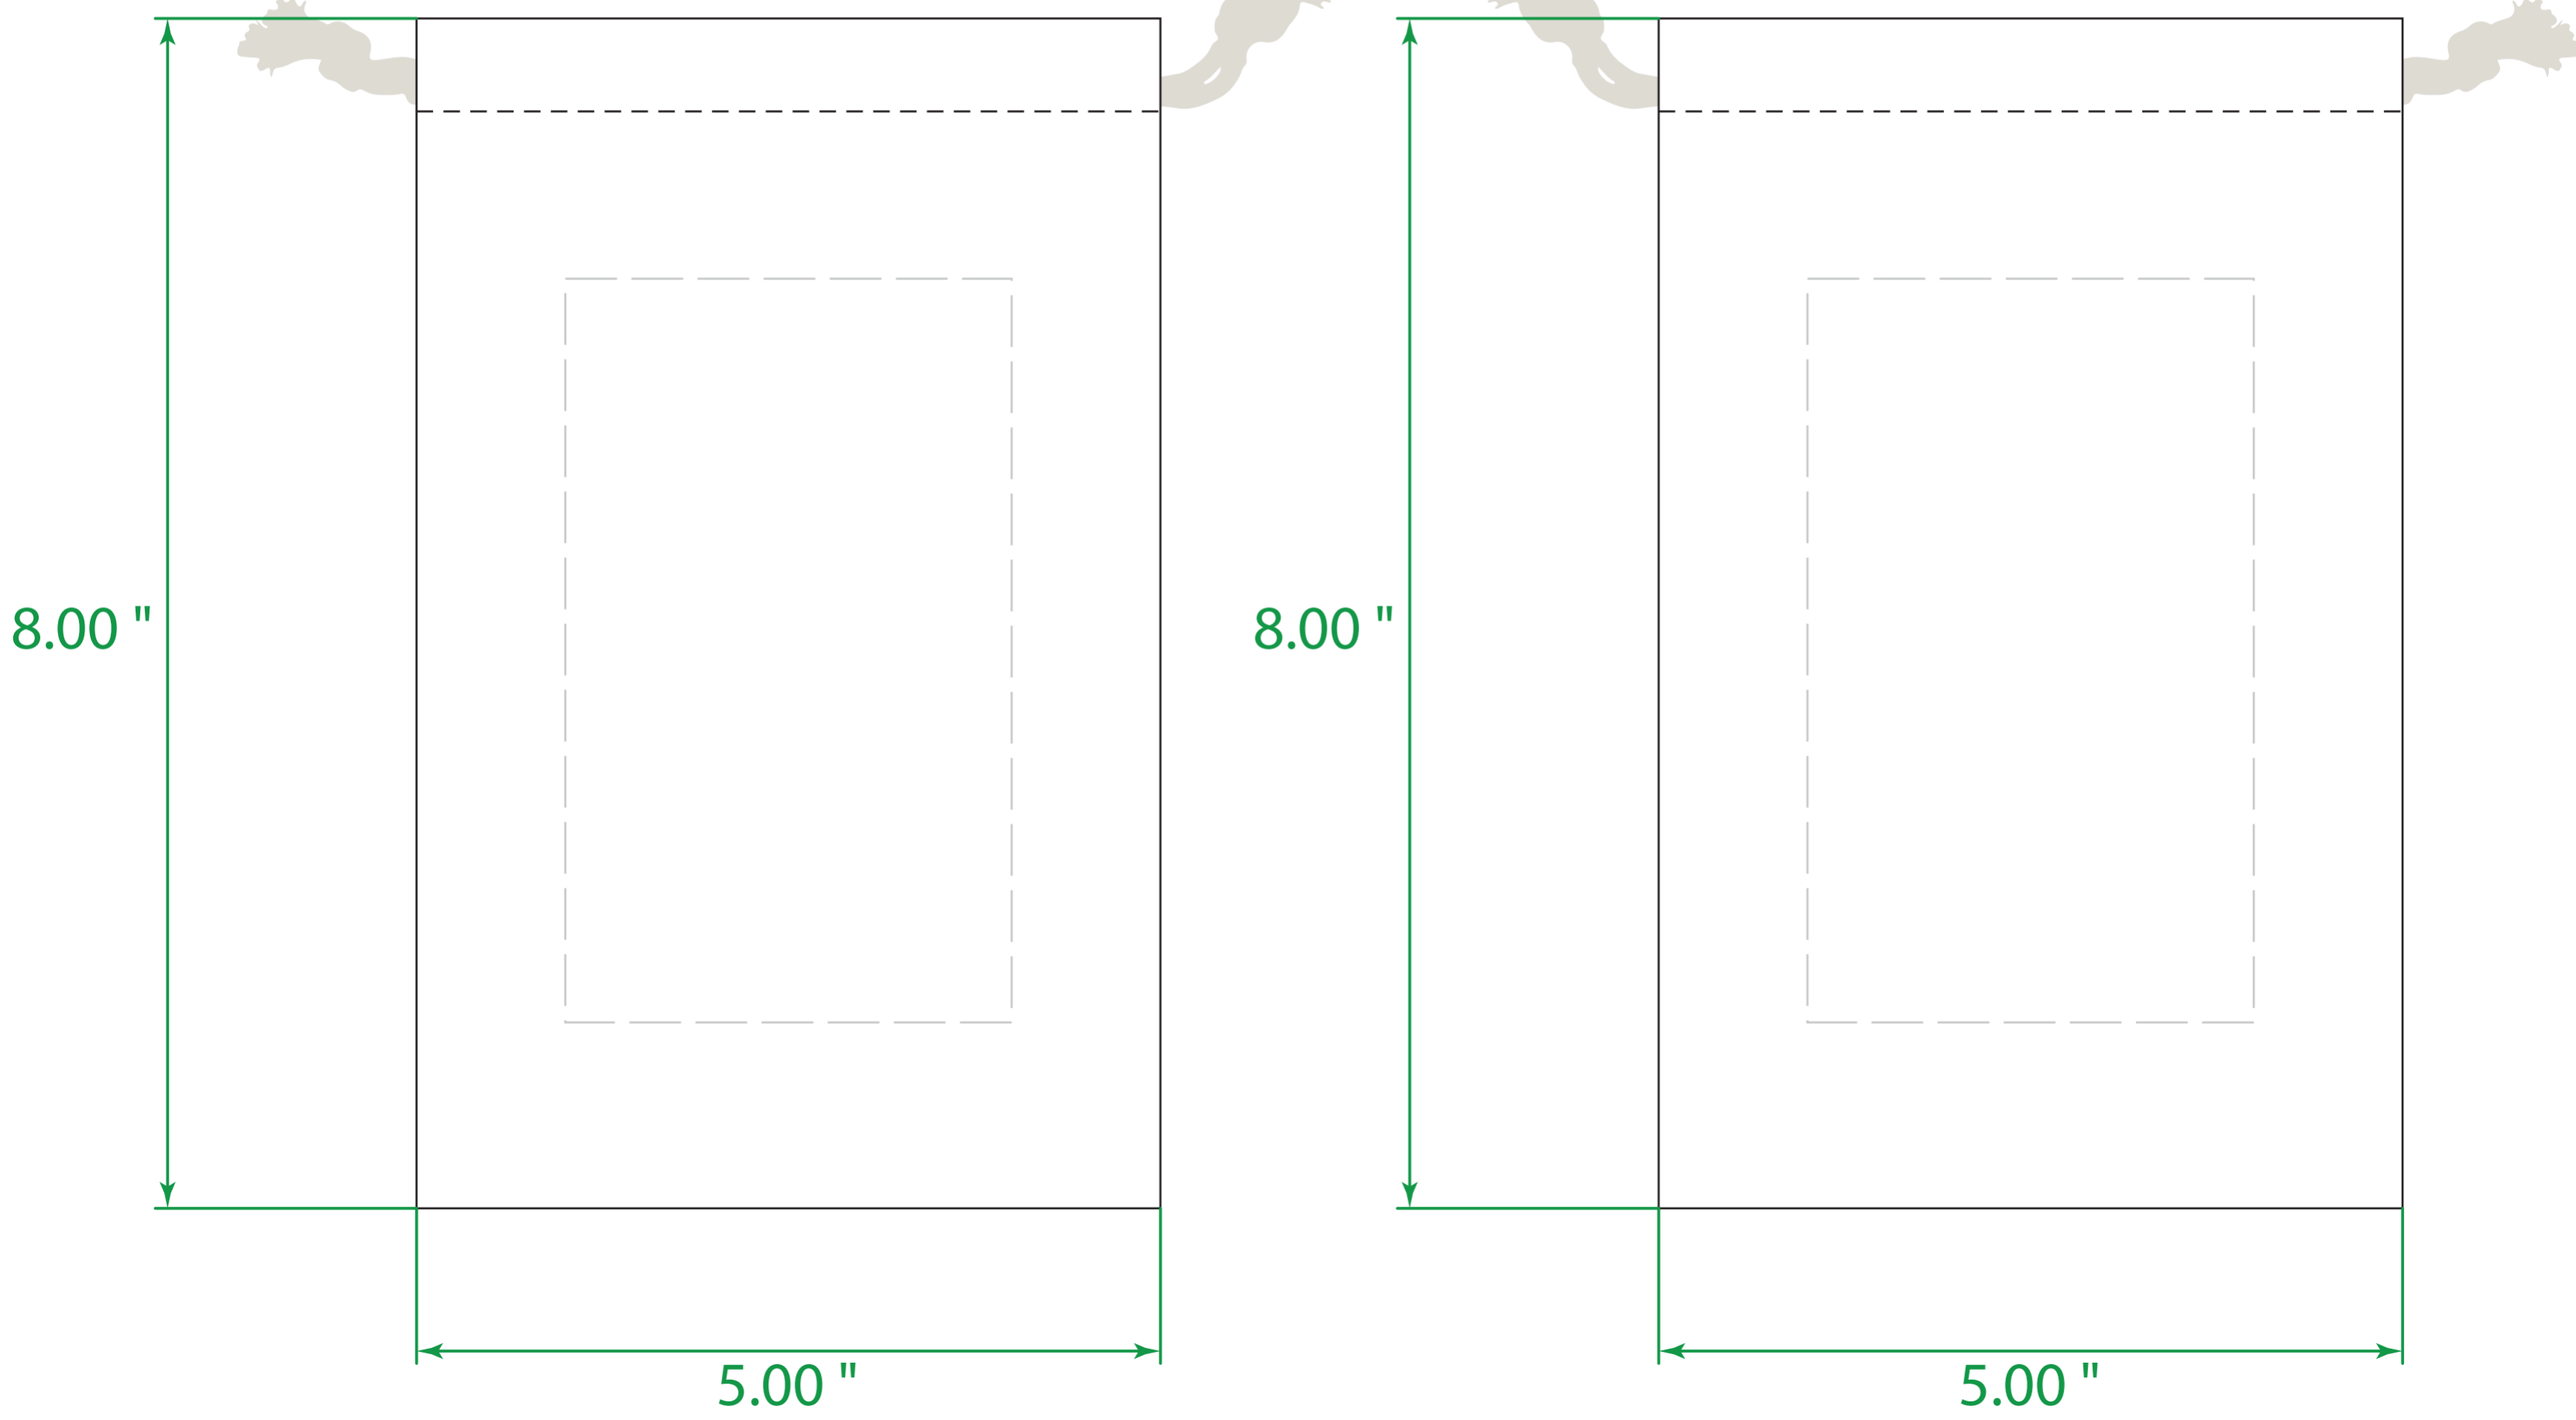

Available Product Colors:

Natural  
(NAT)

Cotton Muslin Pouch

Item#: 9CTP0508\*\*\*

\*\*\* Insert color code

Size: 5(w) x 8(h)

Imprint Area: 3x5

PO#:

Imprint Size:

Imprint Color:

Product Color:

Location 1

Location 2

*The colors on this page are RGB simulations of Pantone Colors. Actual colors may vary.*