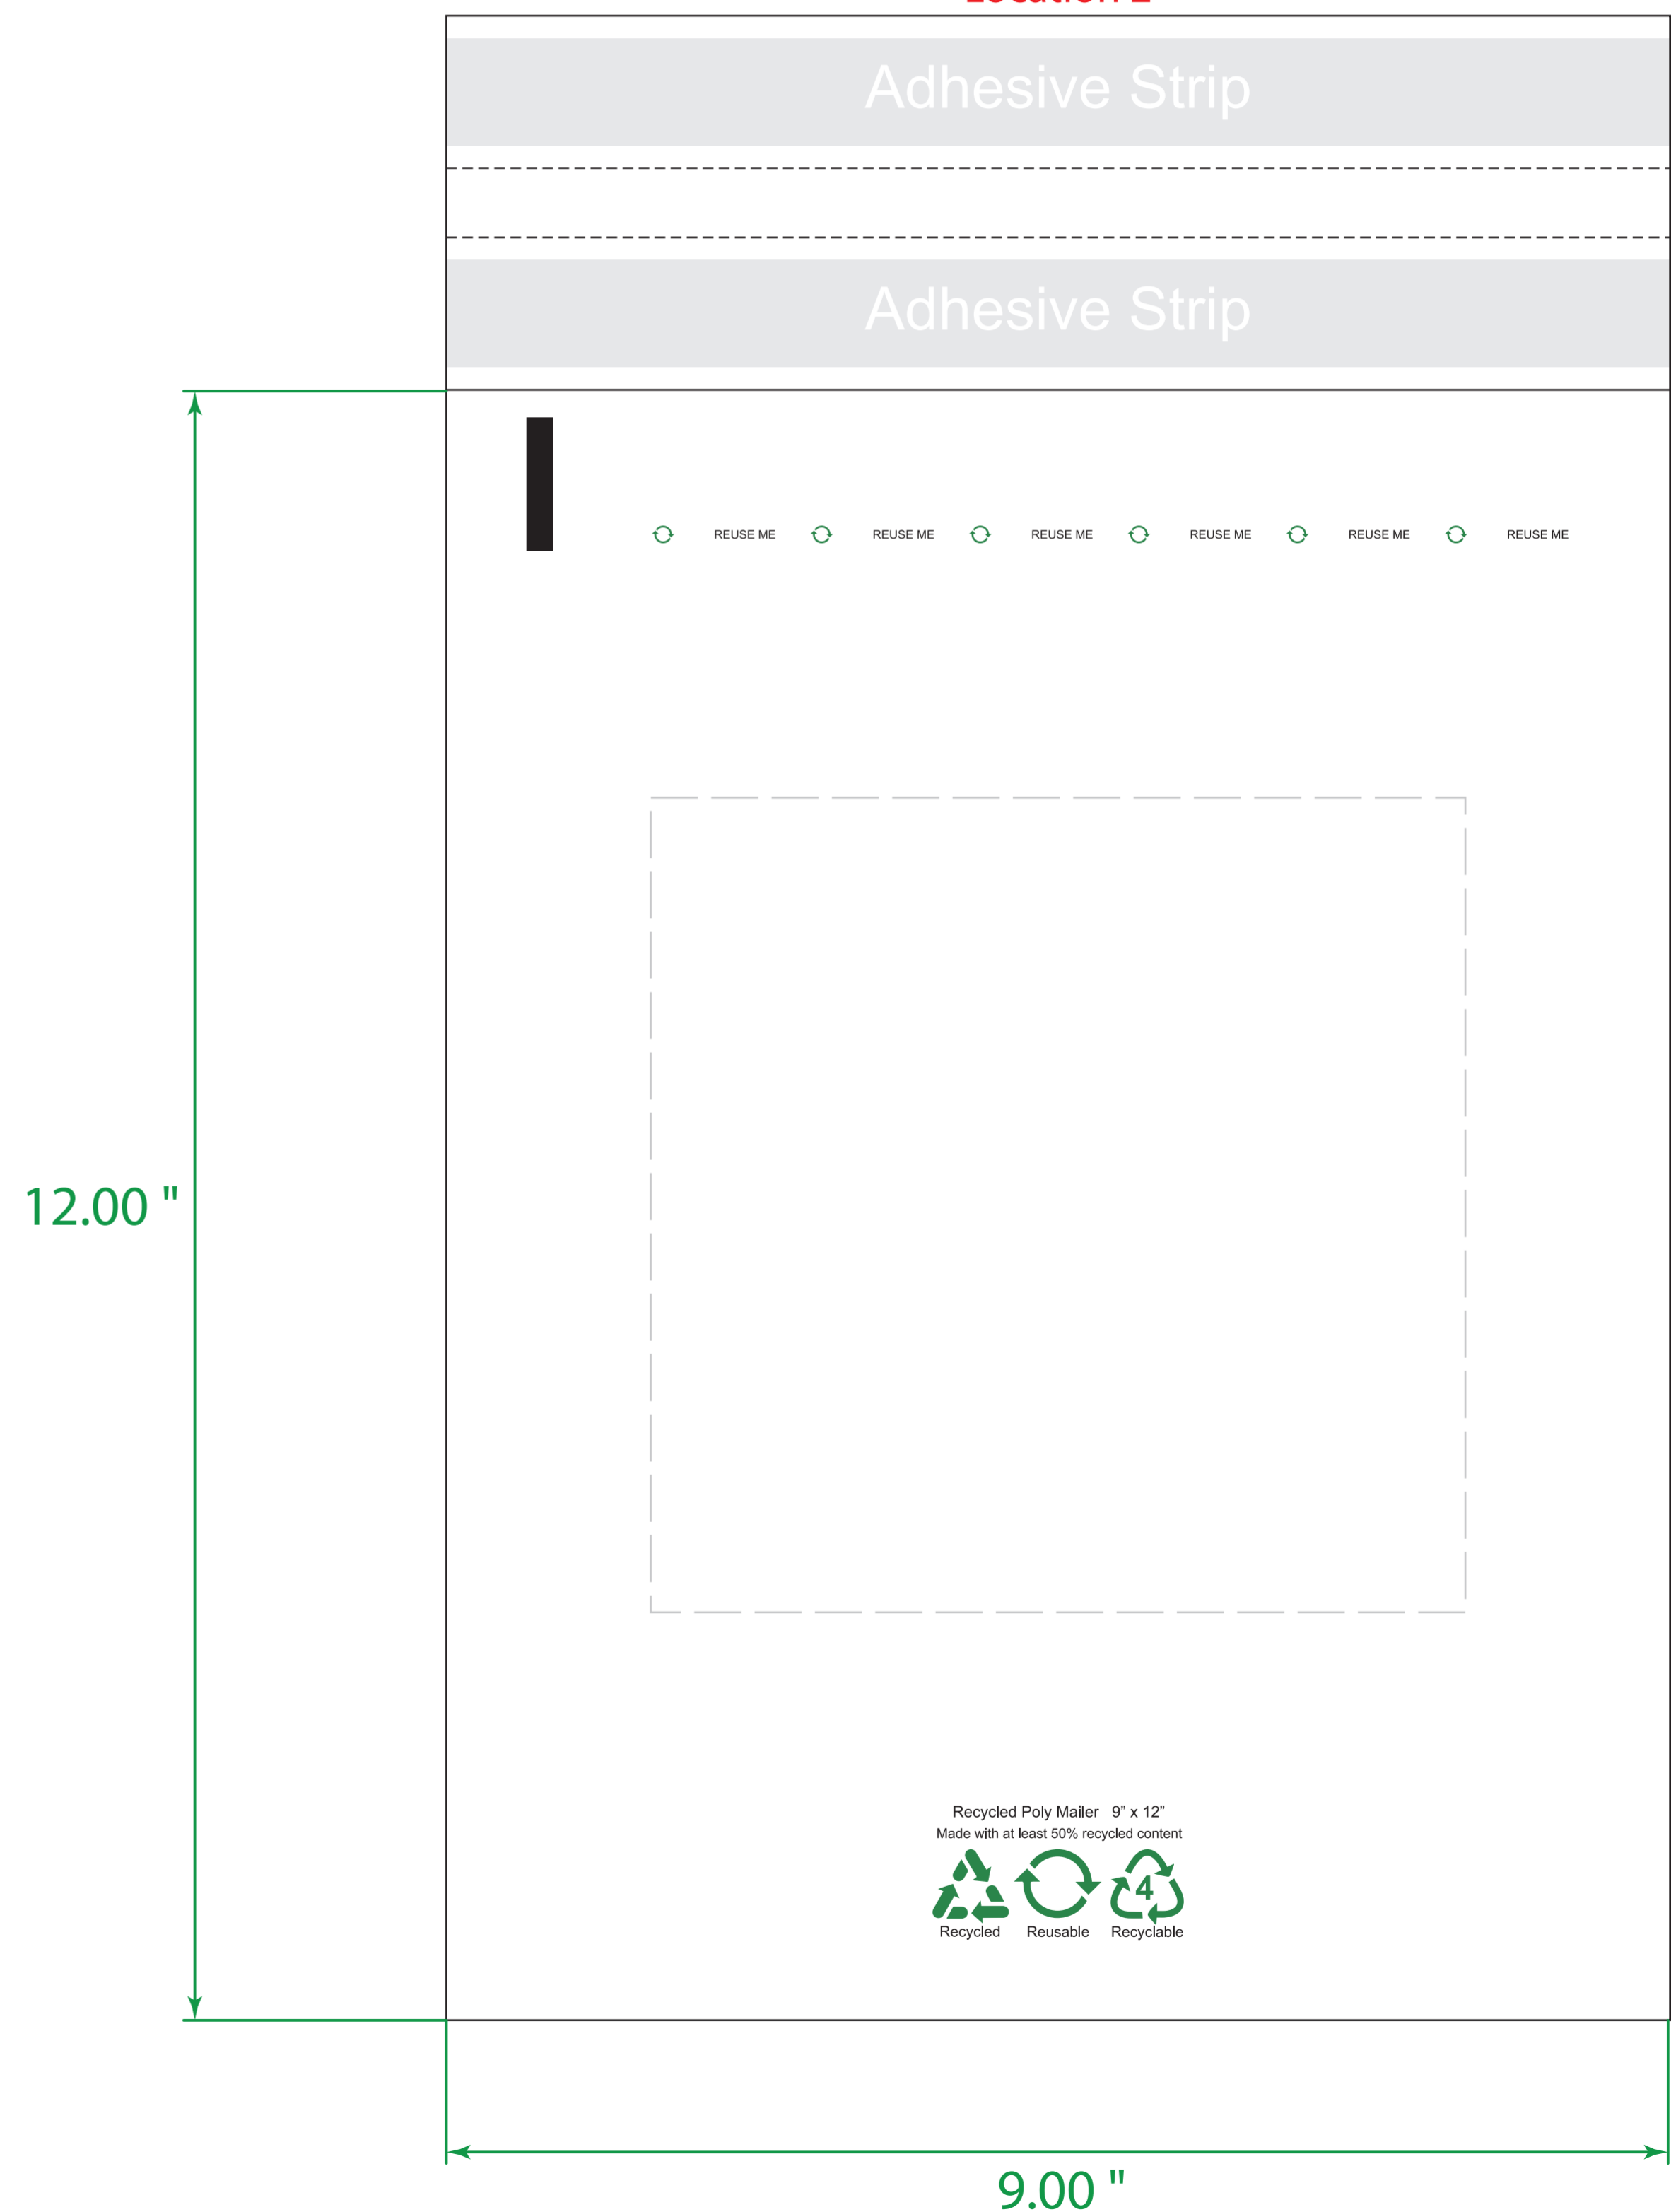

Available Product Colors:

Gray
(LGY)

Gray Poly Mailer - 100% Recycled Content

Item#: 7RPM912***

*** Insert color code

Size: 9(w) x 12(h)

Imprint Area:

Location 1: 6x7

Location 2: 6x6

PO#:

Imprint Size:

Imprint Color:

Product Color:

Location 1

Location 2

The colors on this page are RGB simulations of Pantone Colors. Actual colors may vary.