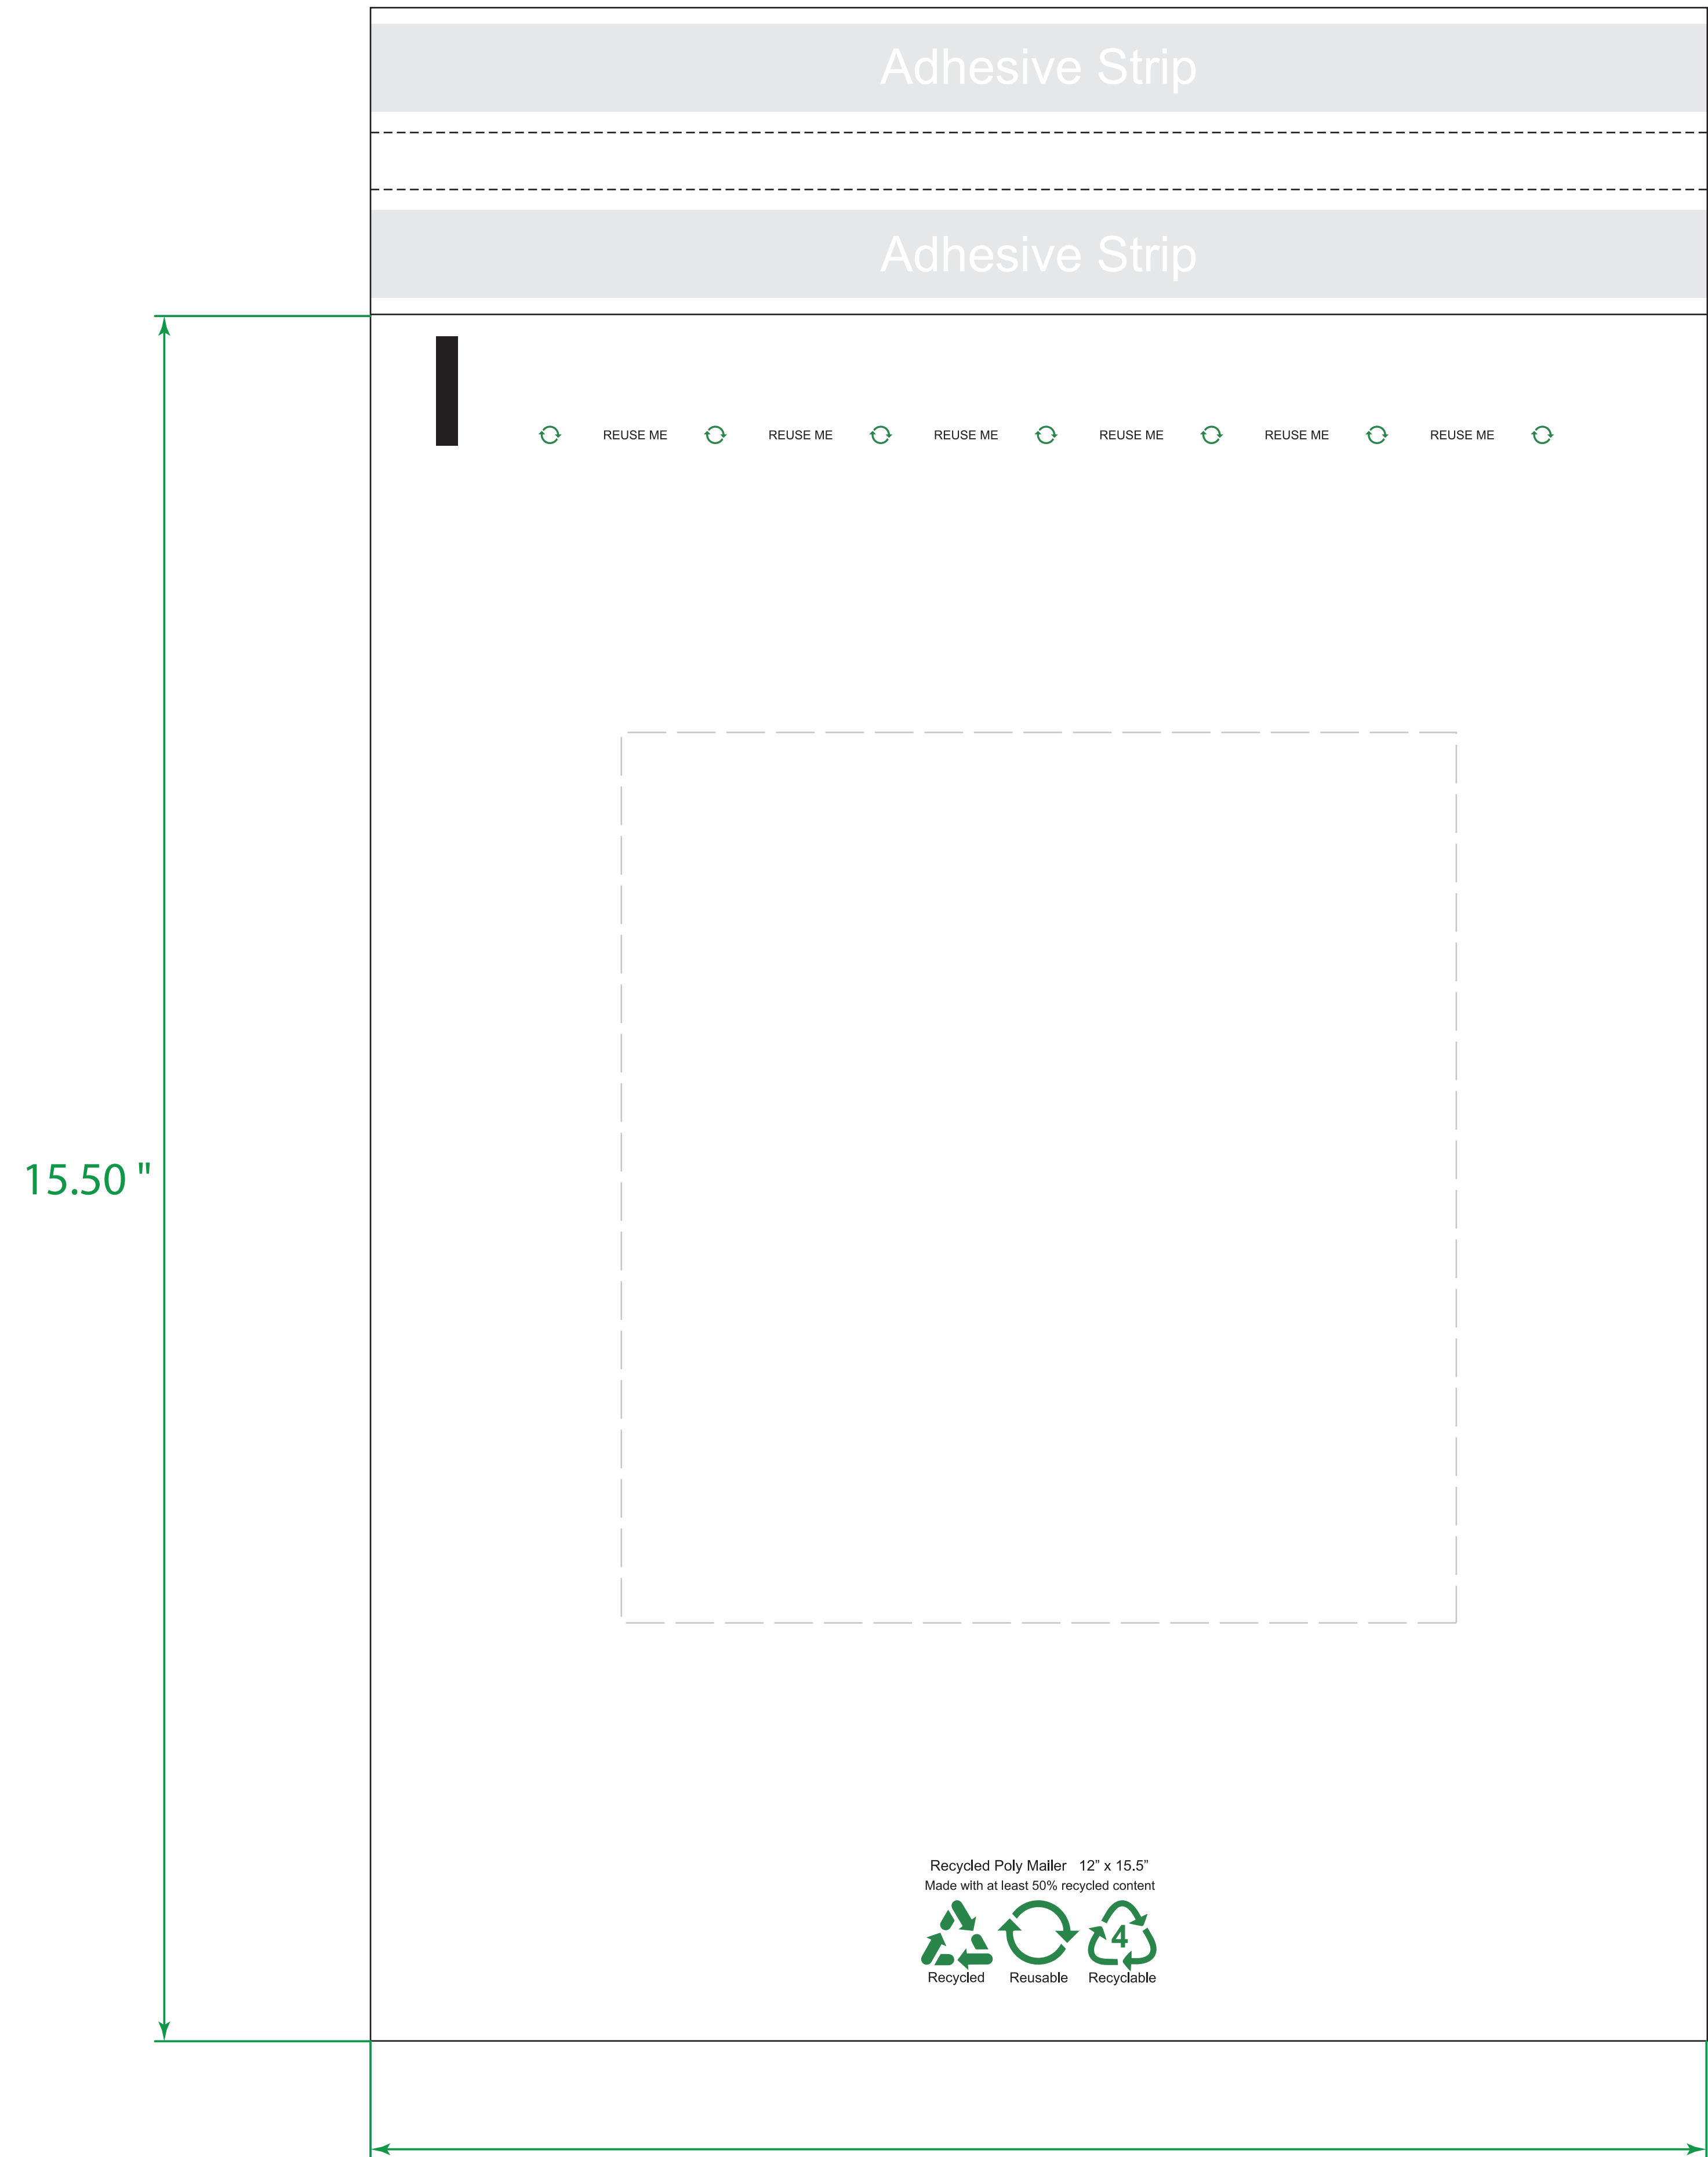

Available Product Colors:

Gray
(LGY)

Gray Poly Mailer - 100% Recycled Content

Item#: 7RPM1215***

*** Insert color code

Size: 12(w) x 15.50(h)

Imprint Area:

Location 1: 7.50x9

Location 2: 7.50x8

PO#:

Imprint Size:

Imprint Color:

Product Color:

Location 1

Location 2

The colors on this page are RGB simulations of Pantone Colors. Actual colors may vary.