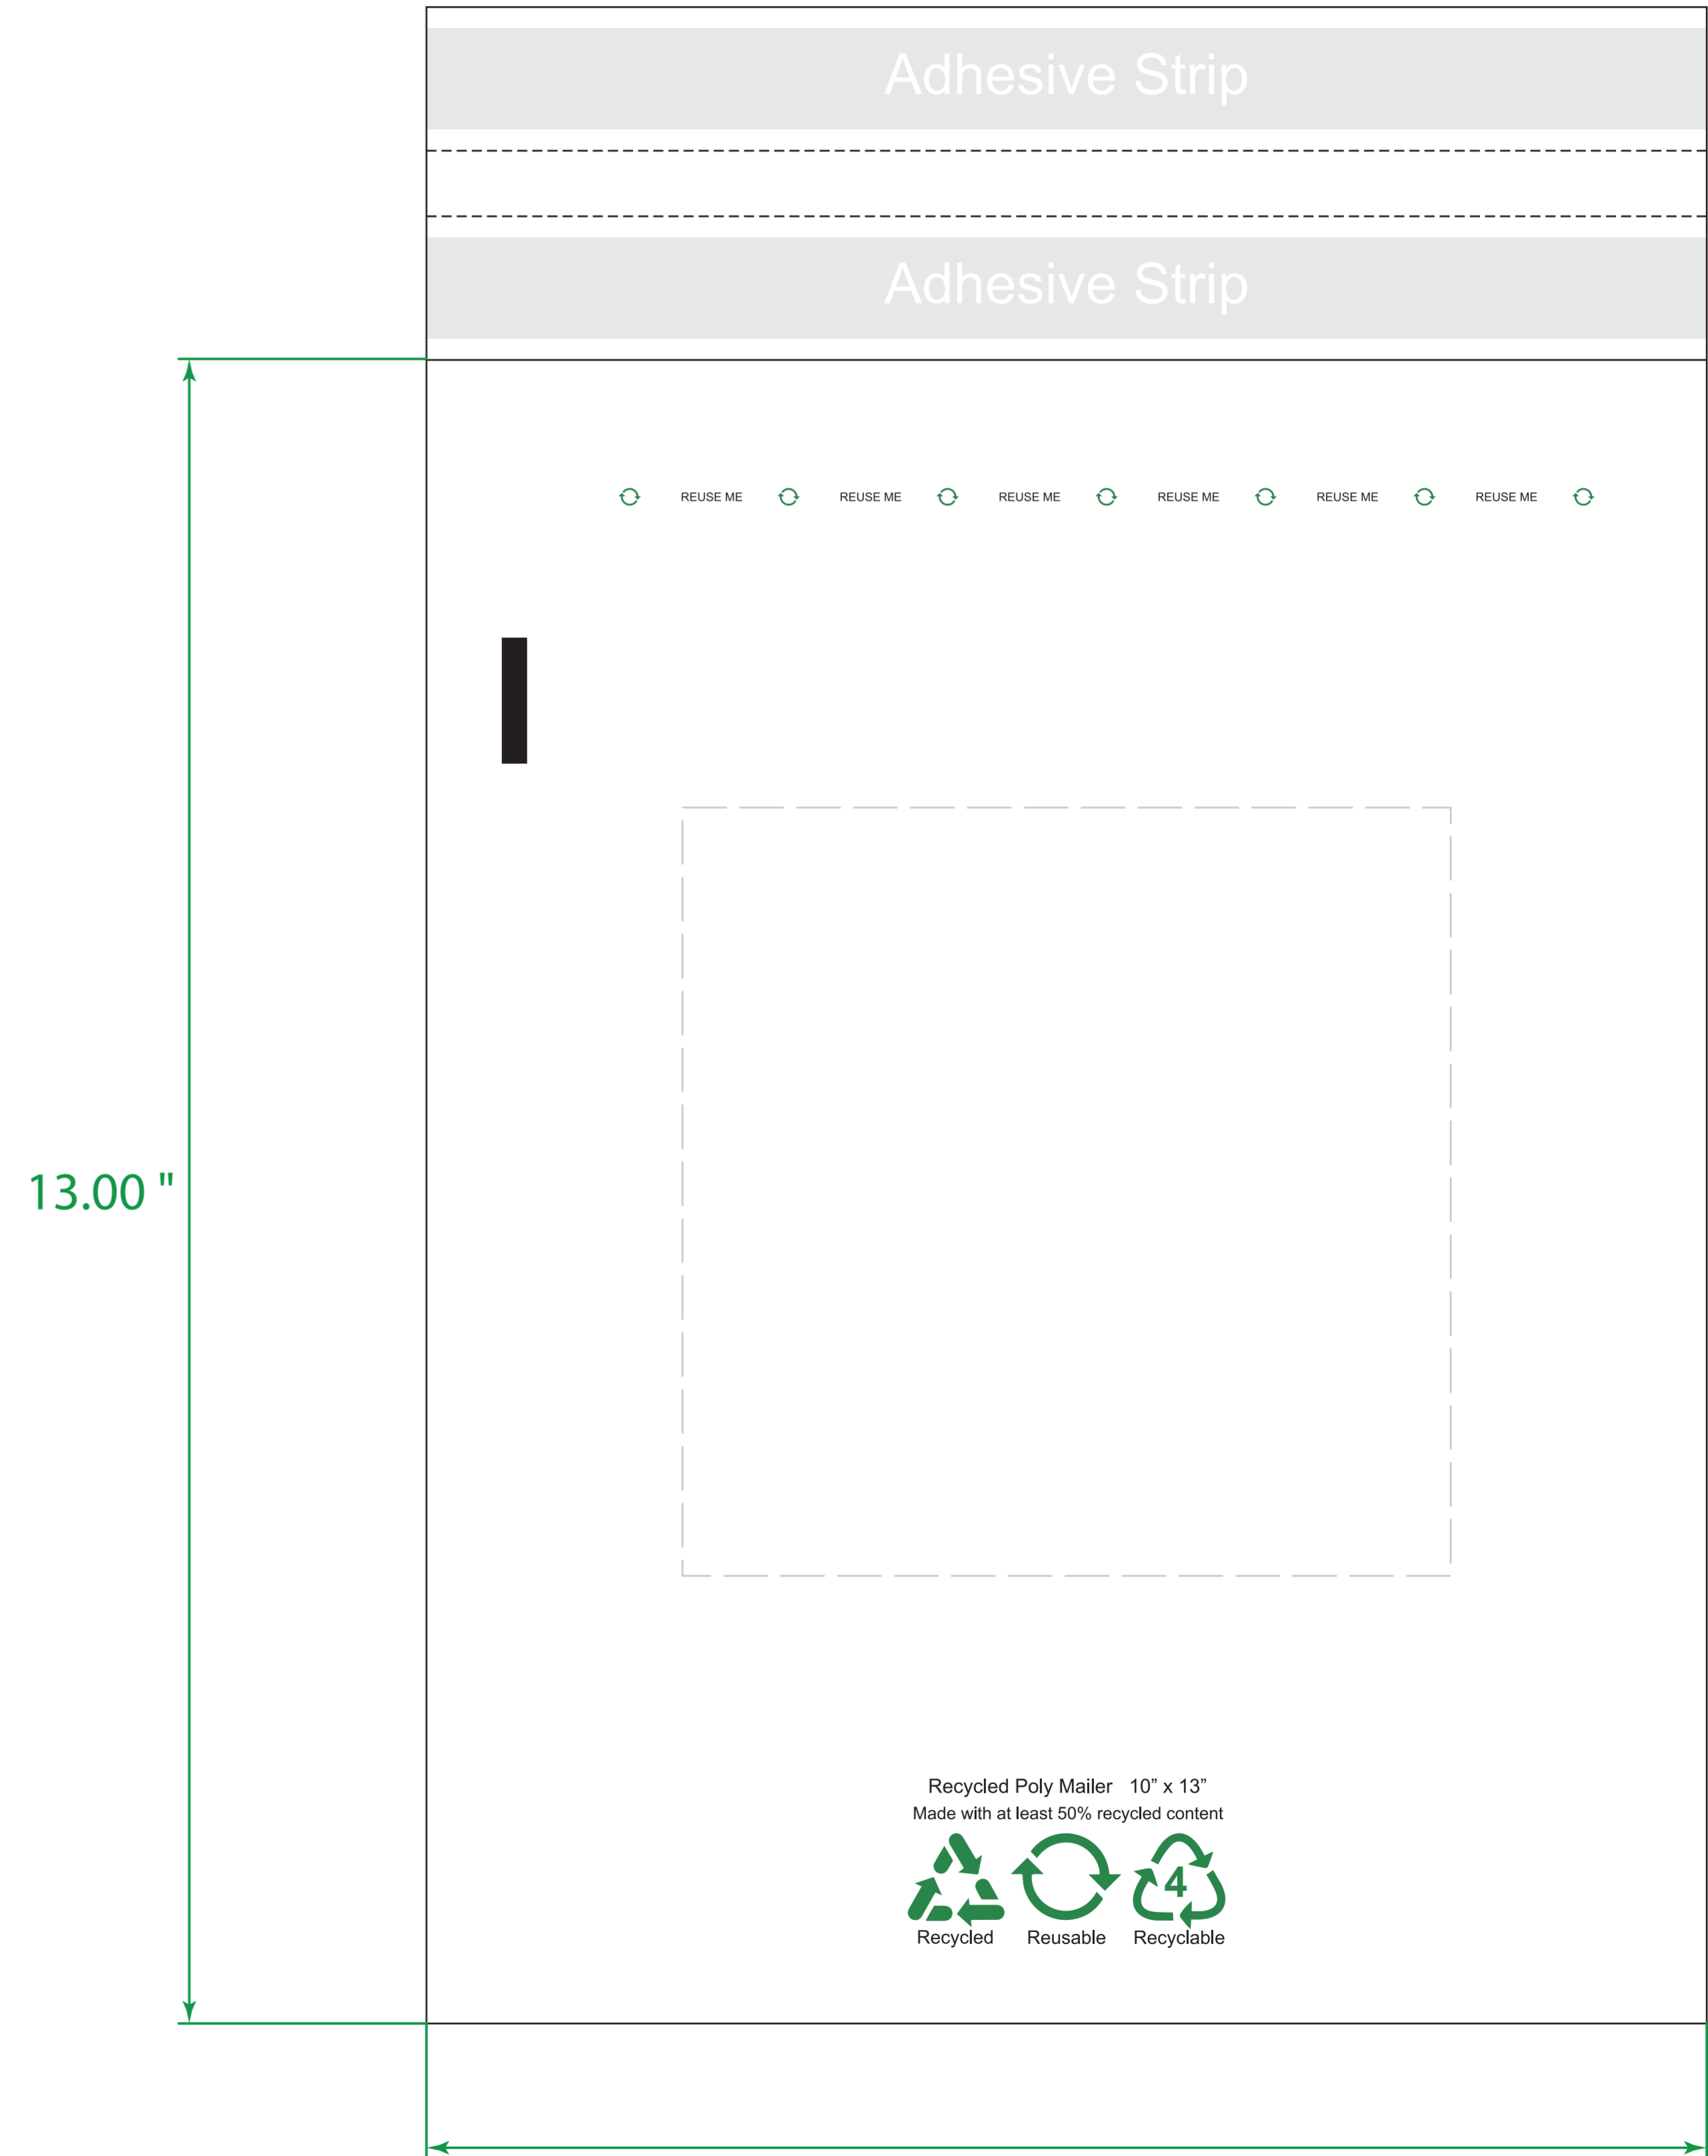

Available Product Colors:

Gray
(LGY)

Gray Poly Mailer - 100% Recycled Content

Item#: 7RPM1013***

*** Insert color code

Size: 10(w) x 13(h)

Imprint Area:

Location 1: 6.50x8

Location 2: 6x6

PO#:

Imprint Size:

Imprint Color:

Product Color:

Location 1

Location 2

The colors on this page are RGB simulations of Pantone Colors. Actual colors may vary.