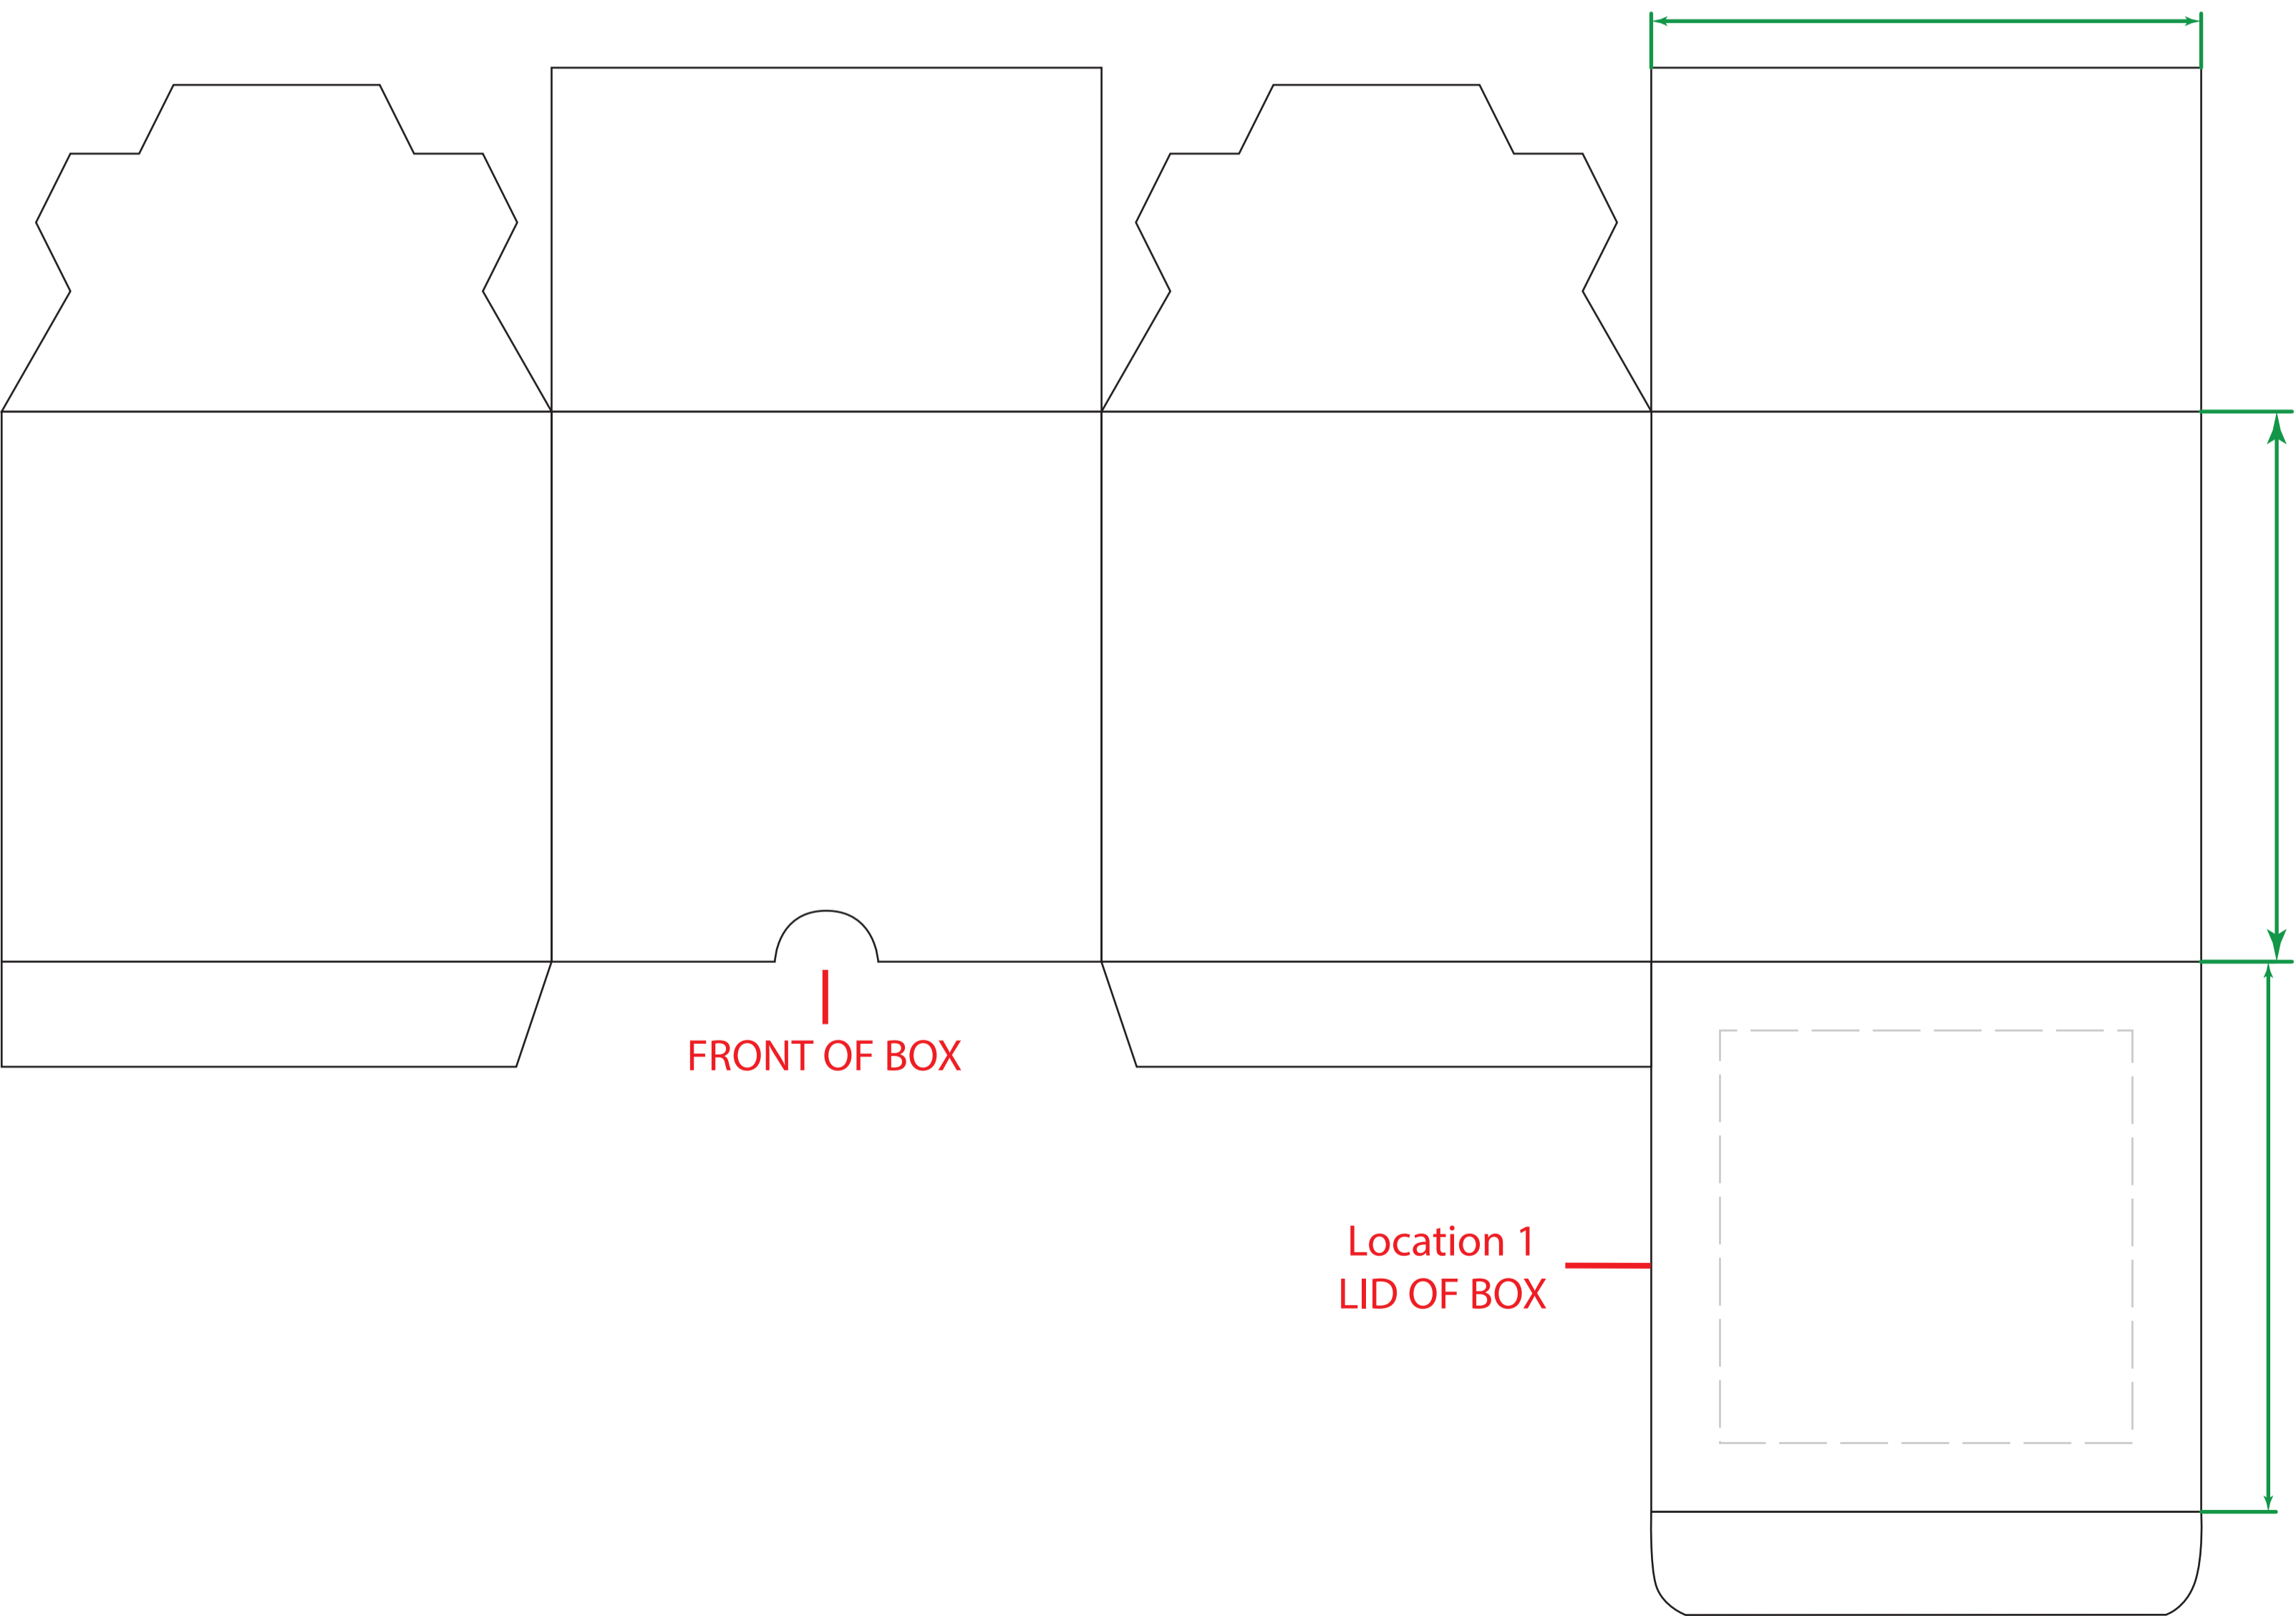

Available Product Colors:

Natural Kraft
(NAT)

Natural Kraft Gift Box

Item#: 4GFT04044***

*** Insert color code

Size: 4(w) x 4(d) x 4(h)

Imprint Area: 3x3

PO#:
Imprint Size:
Imprint Color:
Product Color:

4.00 in

FRONT OF BOX

Location 1
LID OF BOX

4.00 in

4.00 in