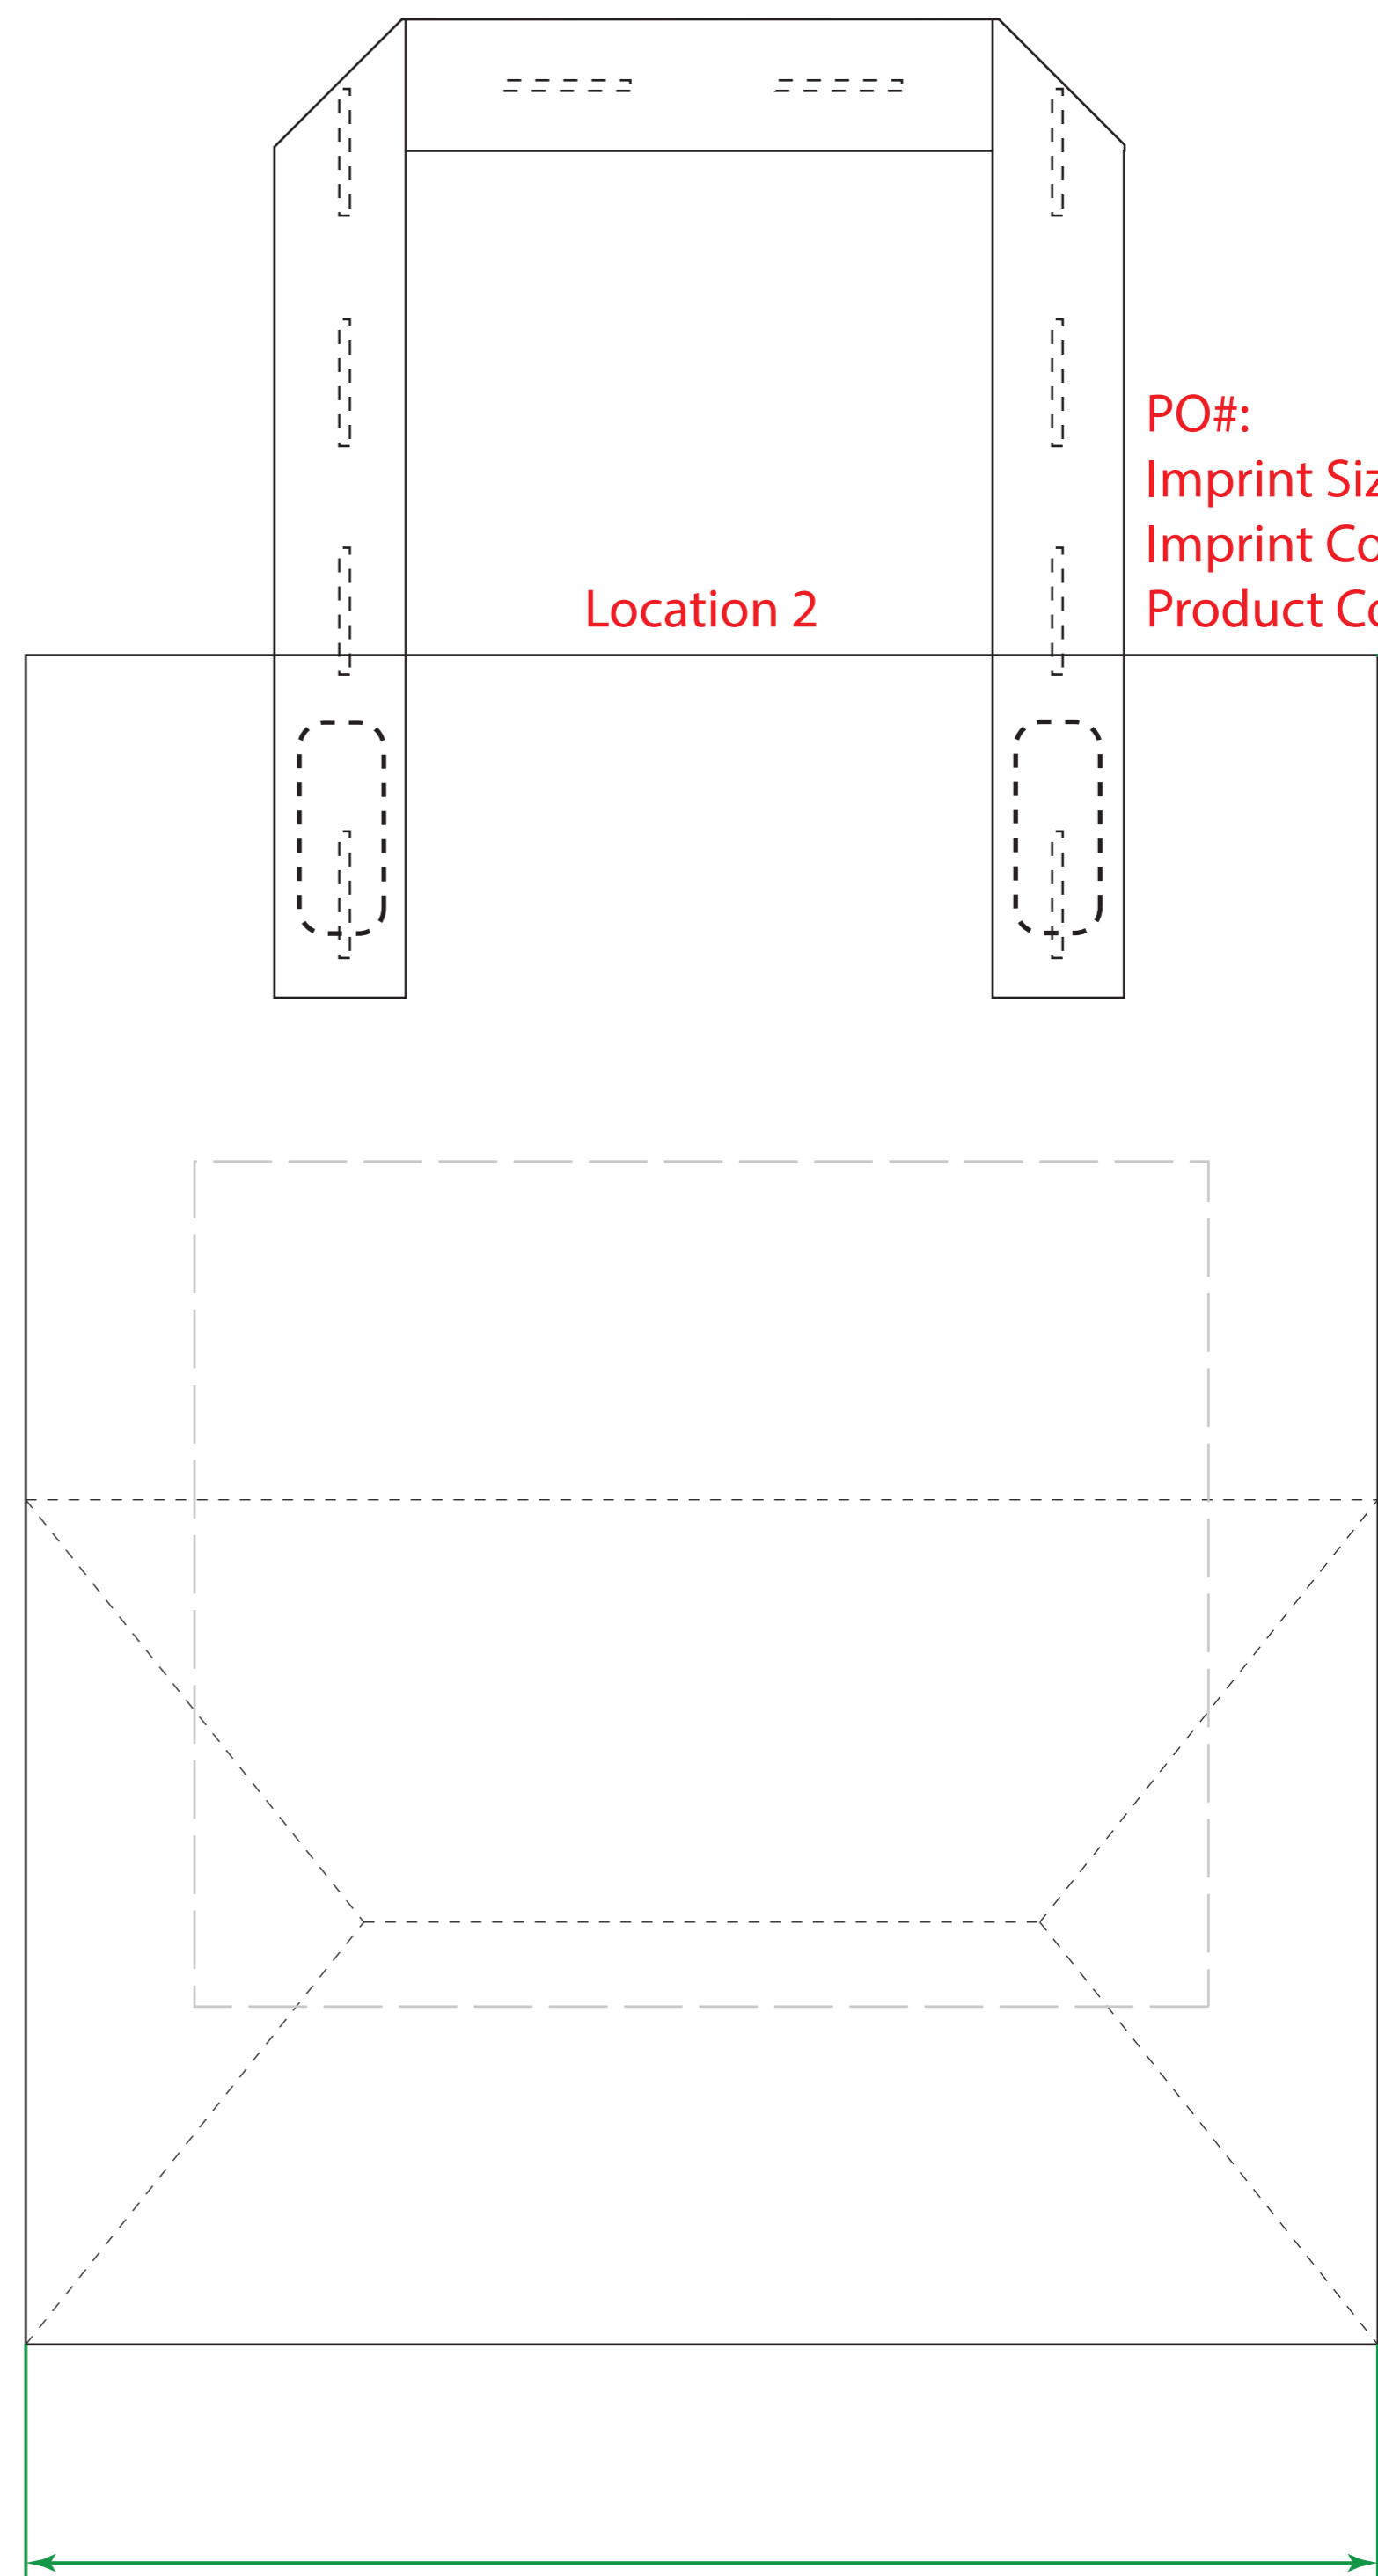

Available Product Colors:

Clear
(CLR)

Frosted Tri Fold Handle Bag

Item#: 3FTF0810***

*** Insert color code

Size: 8(w) x 5(g) x 10(h)

Imprint Area: 6x5

PO#:
Imprint Size:
Imprint Color:
Product Color:

10.00 "

10.00 "

8.00 "

8.00 "

The colors on this page are RGB simulations of Pantone Colors. Actual colors may vary.