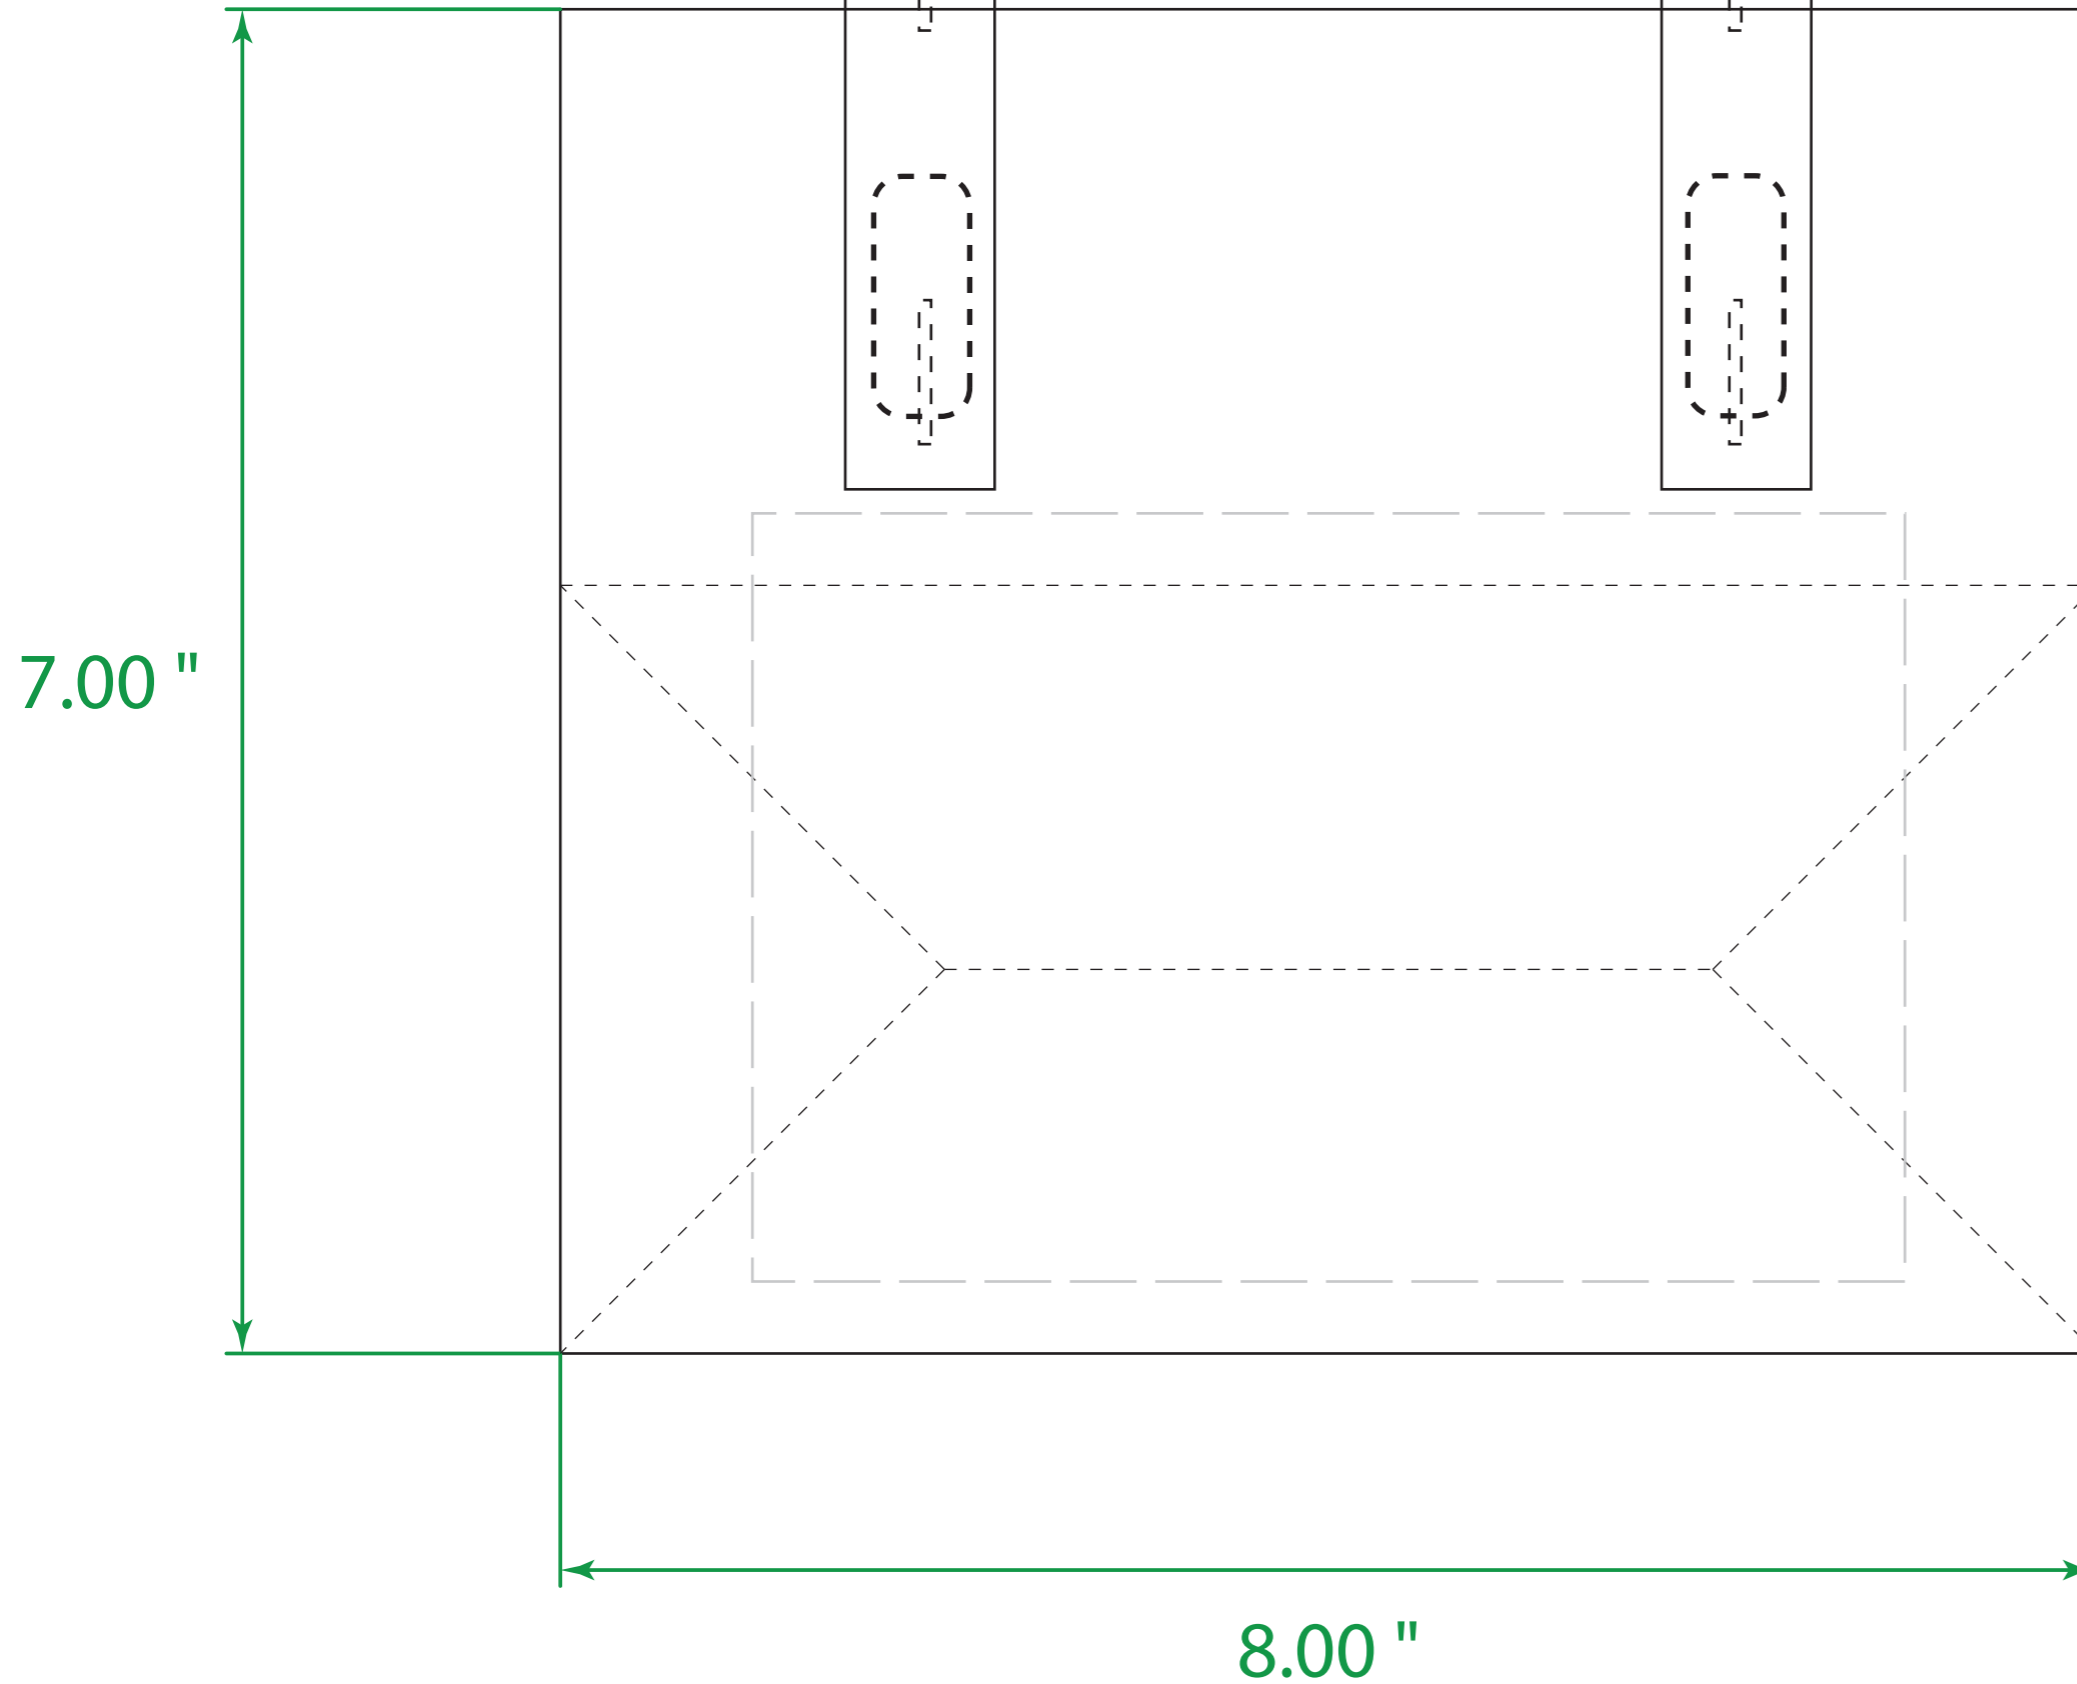

Available Product Colors:

Clear
(CLR)

Frosted Tri Fold Handle Bag

Item#: 3FTF0807***

*** Insert color code

Size: 8(w) x 4(g) x 7(h)

Imprint Area: 6x4

PO#:

Imprint Size:

Imprint Color:

Product Color:

The colors on this page are RGB simulations of Pantone Colors. Actual colors may vary.