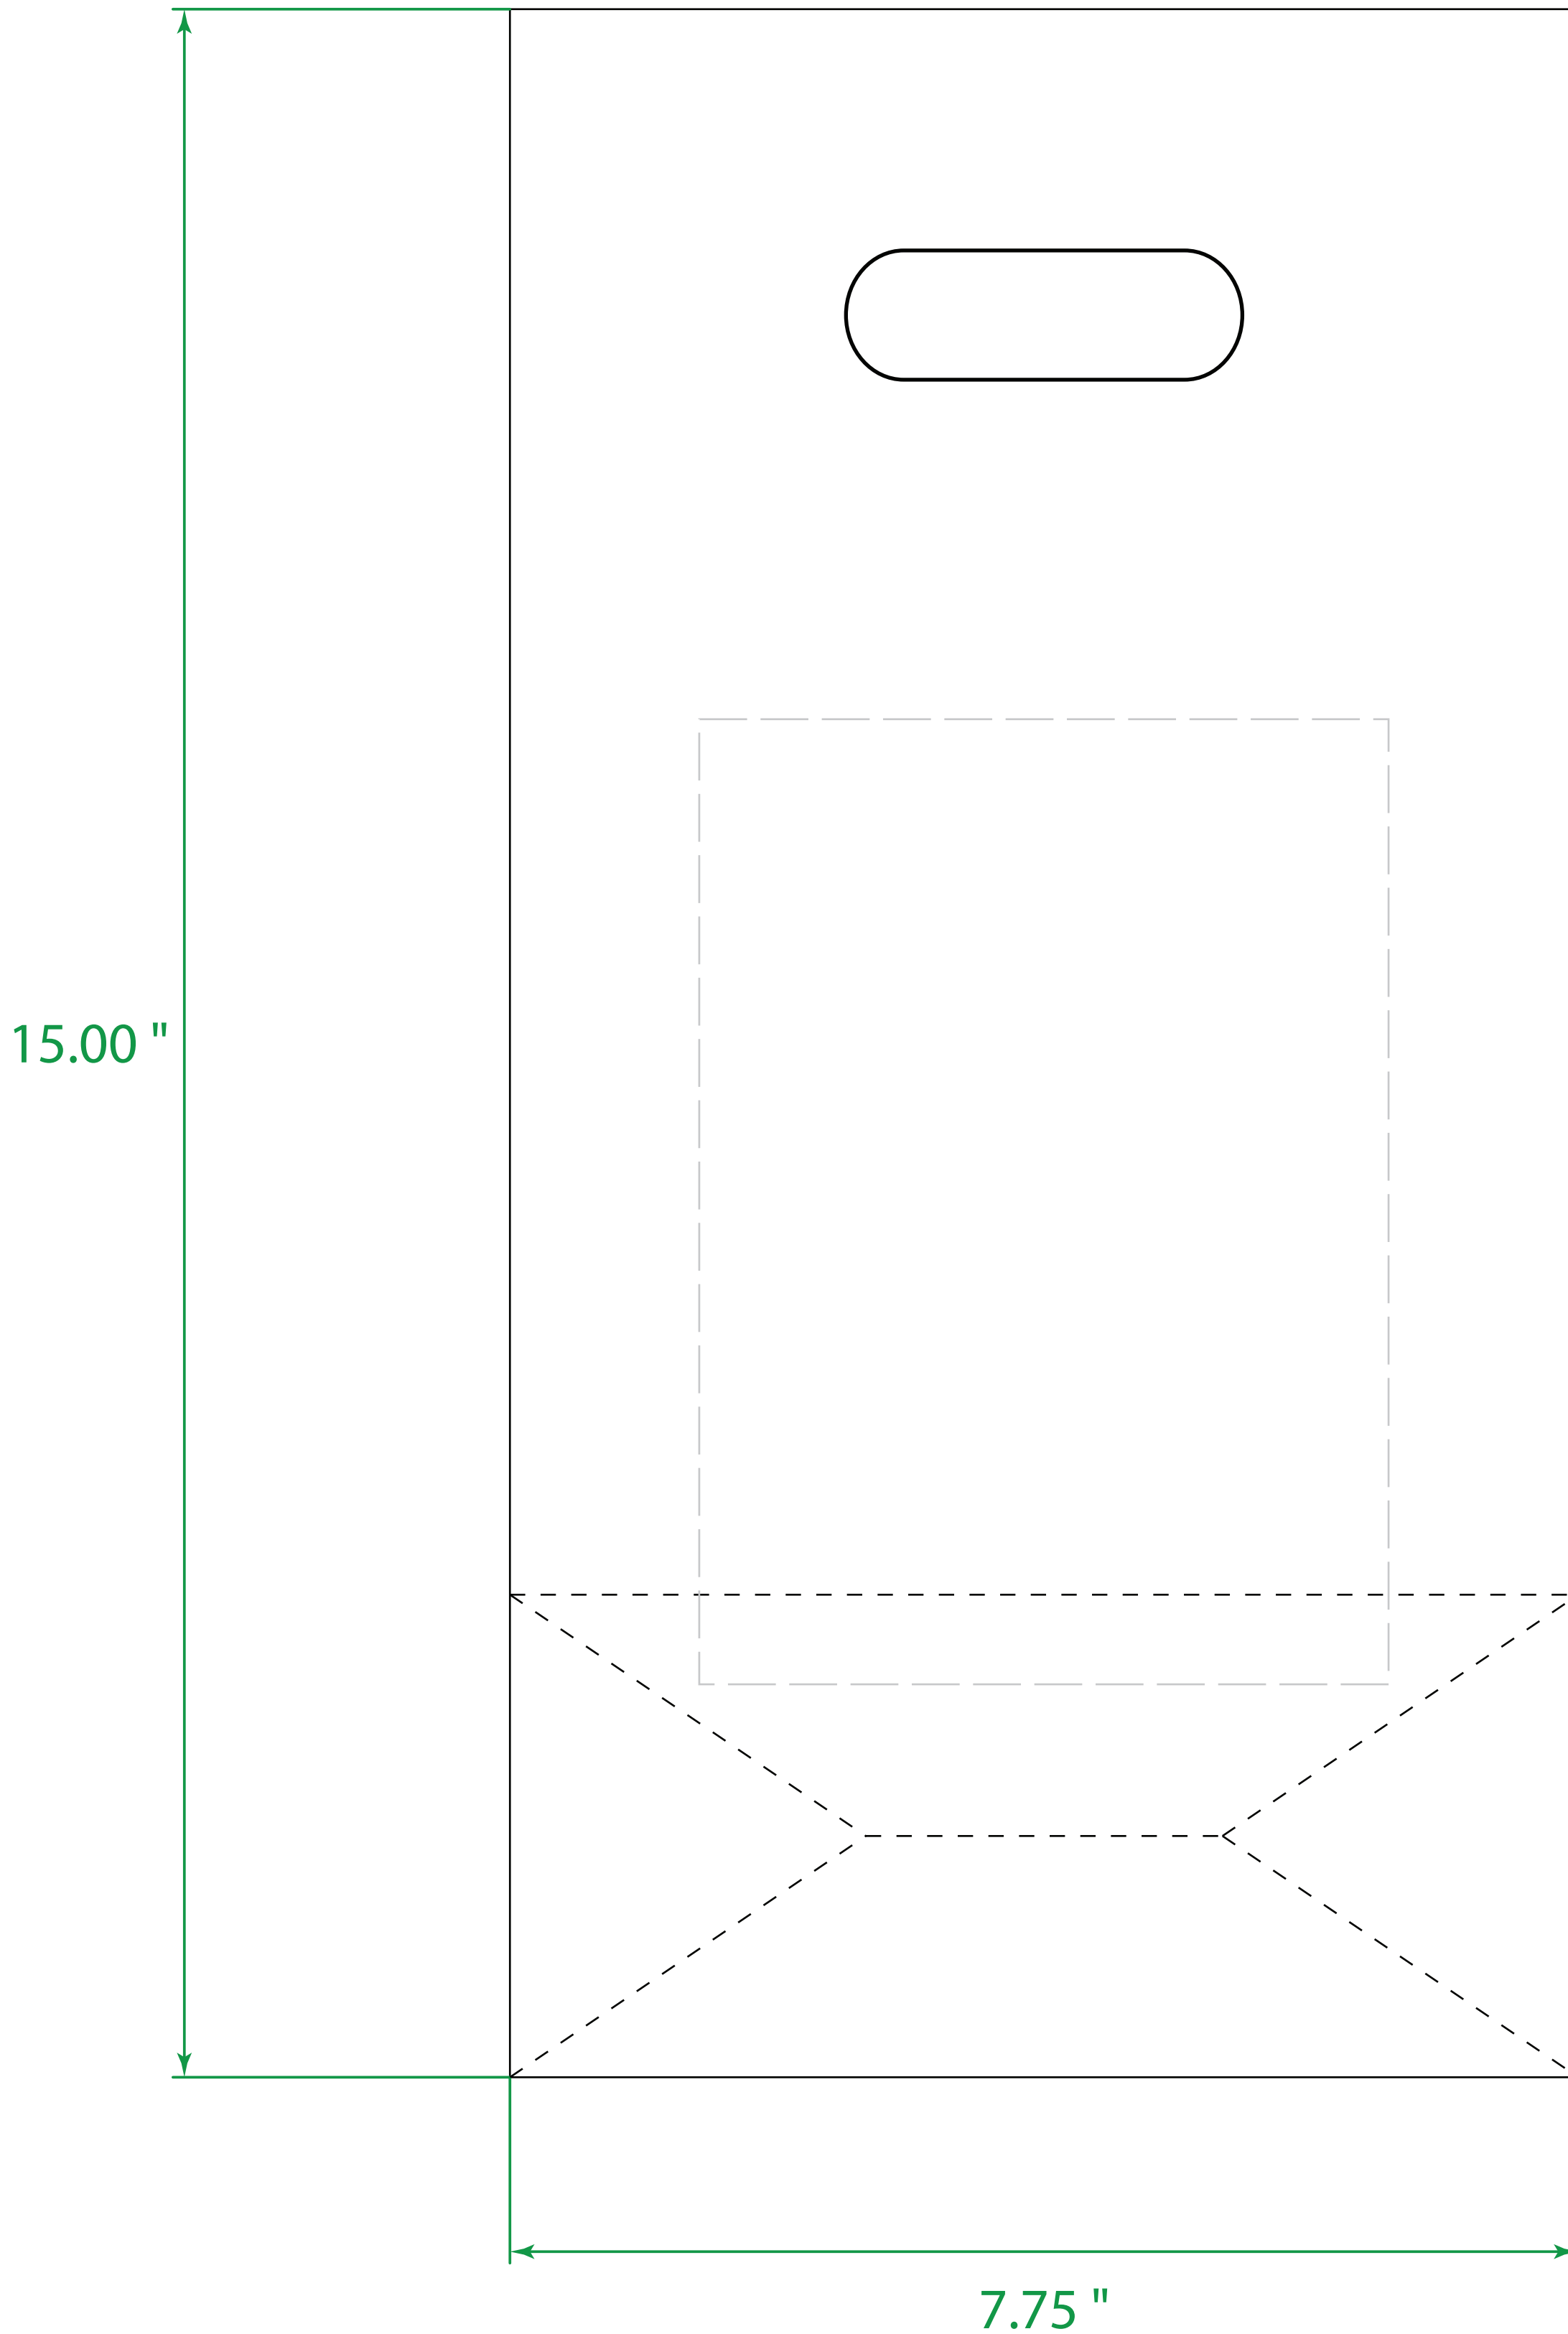

Available Product Colors:

Clear
(CLR)

Clear Frosted Die Cut Tote

Item#: 3FDT0715***

*** Insert color code

Size: 7.75(w) x 3.5(g) x 15(h)

Imprint Area: 5x7

PO#:

Imprint Size:

Imprint Color:

Product Color:

The colors on this page are RGB simulations of Pantone Colors. Actual colors may vary.