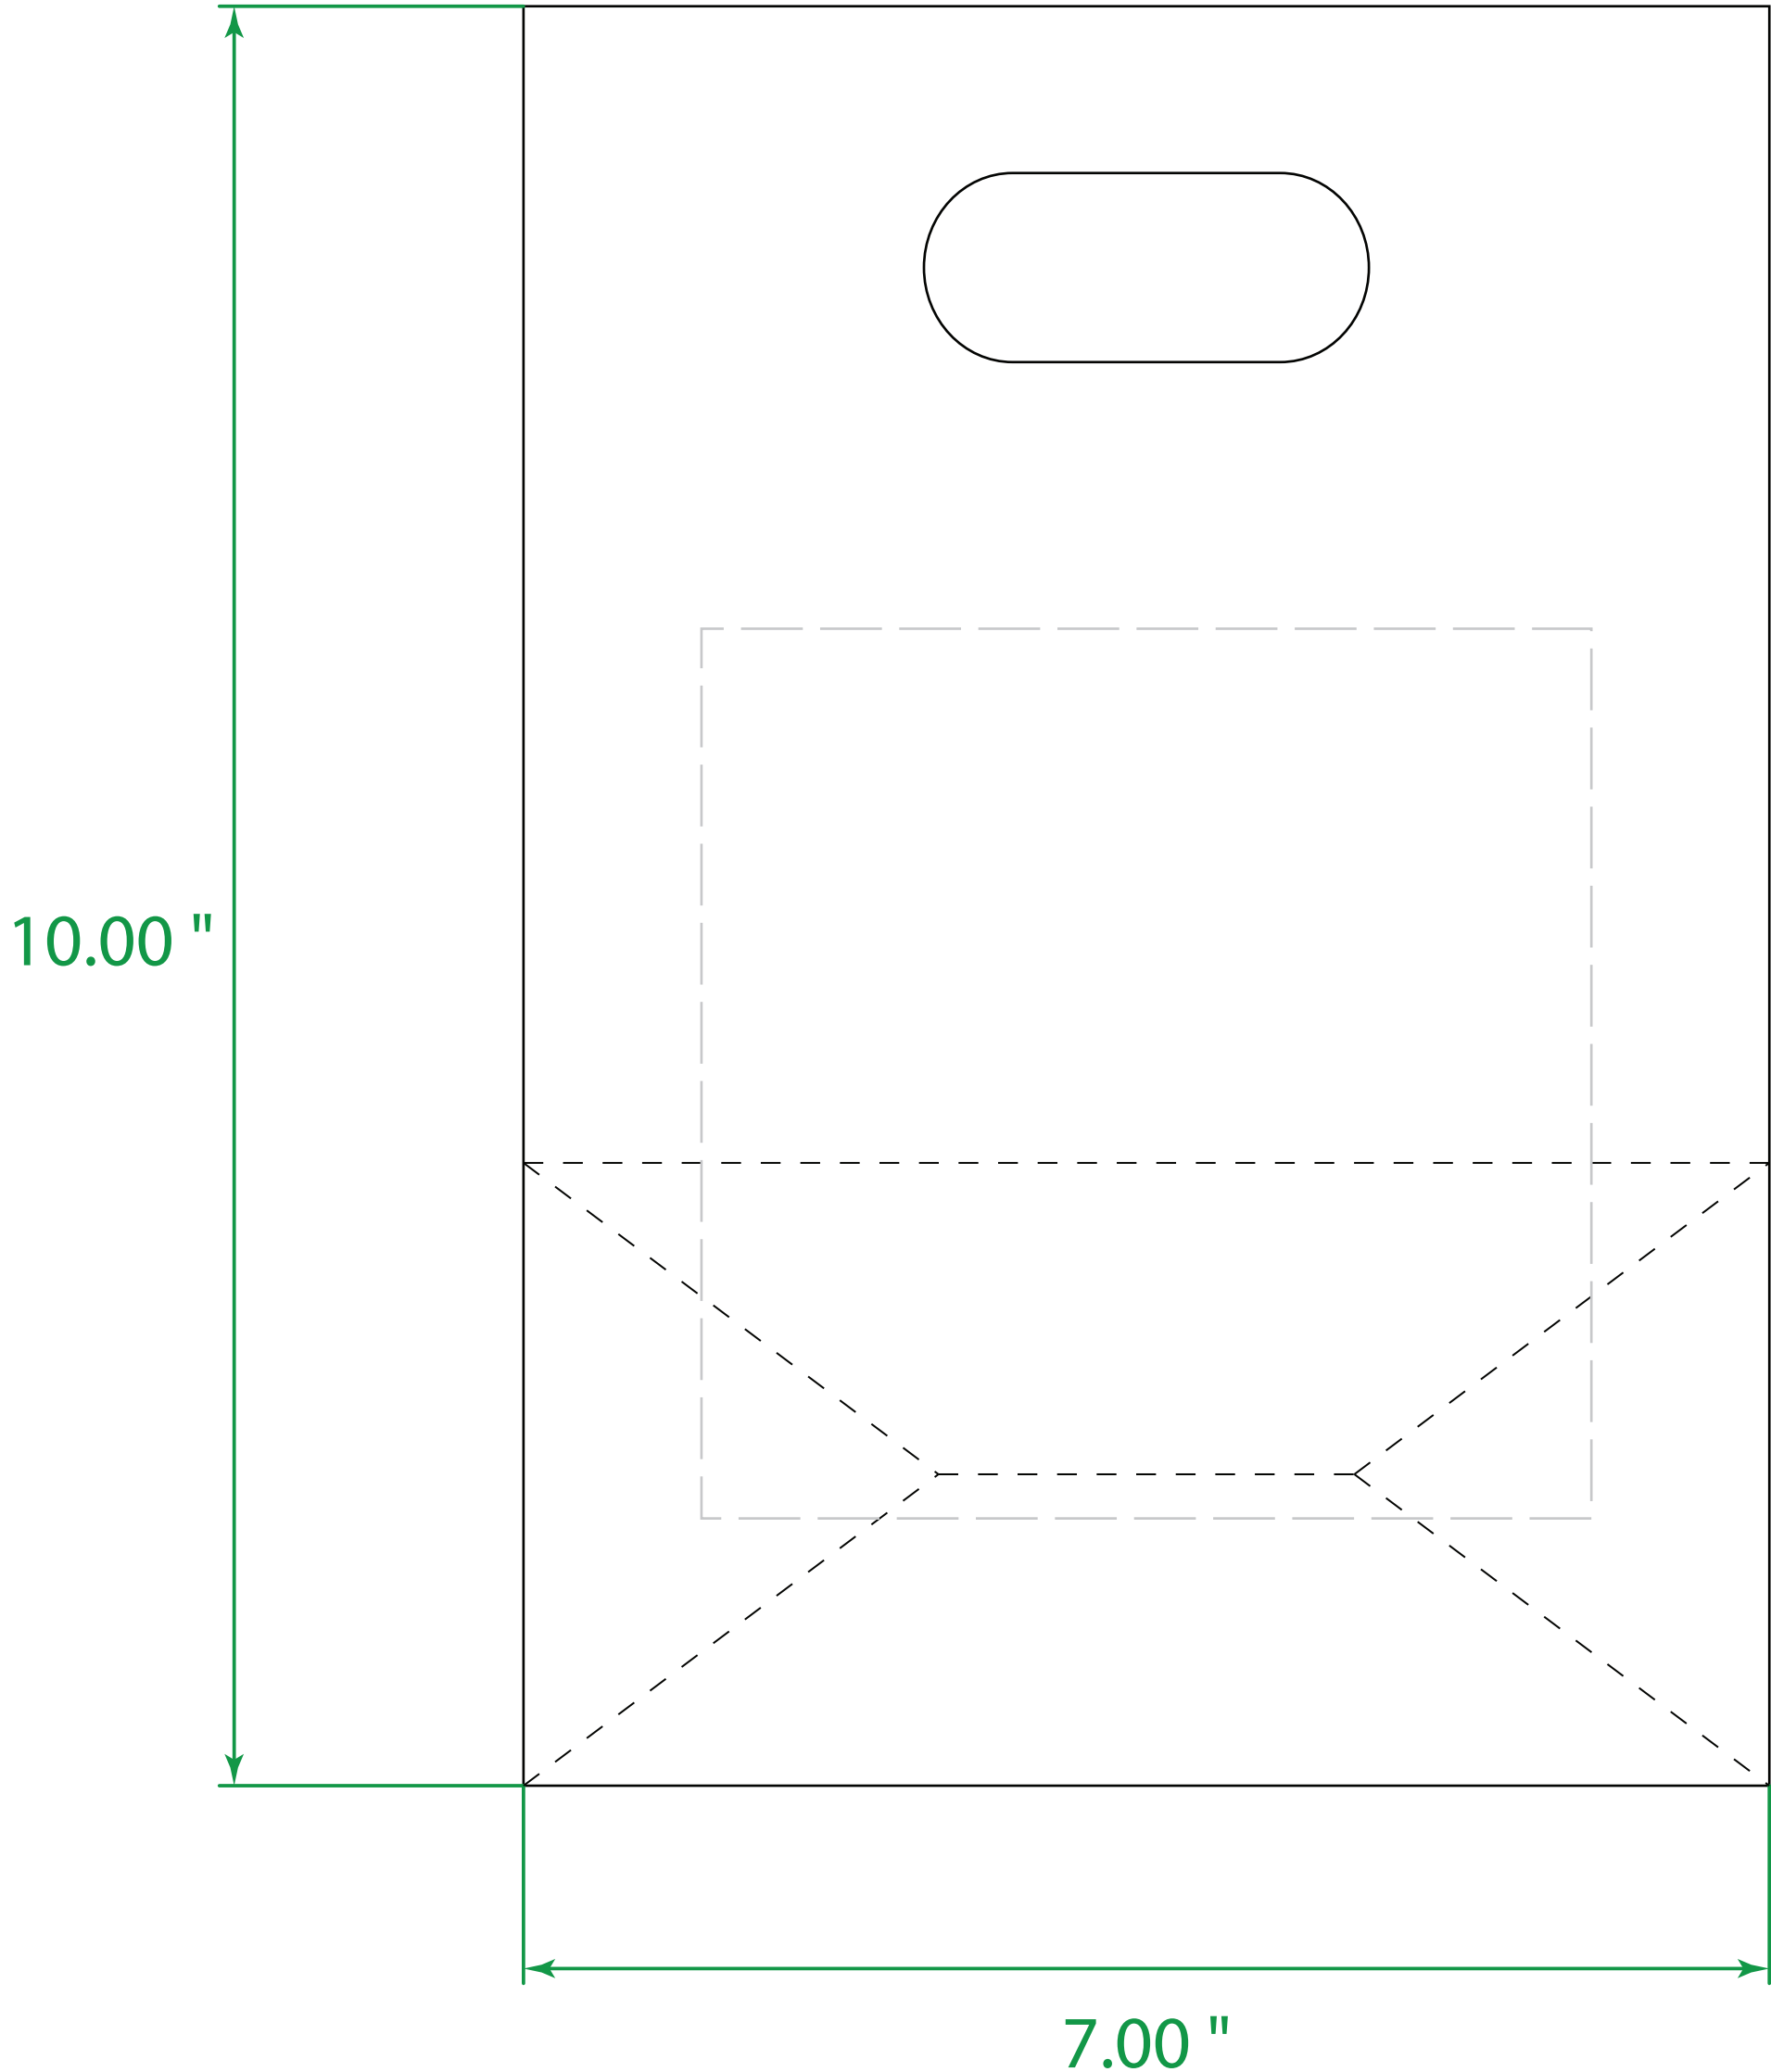

Available Product Colors:

Clear
(CLR)

Clear Frosted Die Cut Tote

Item#: 3FDT0710***

*** Insert color code

Size: 7(w) x 3.5(g) x 10(h)

Imprint Area: 5x5

PO#:

Imprint Size:

Imprint Color:

Product Color:

The colors on this page are RGB simulations of Pantone Colors. Actual colors may vary.