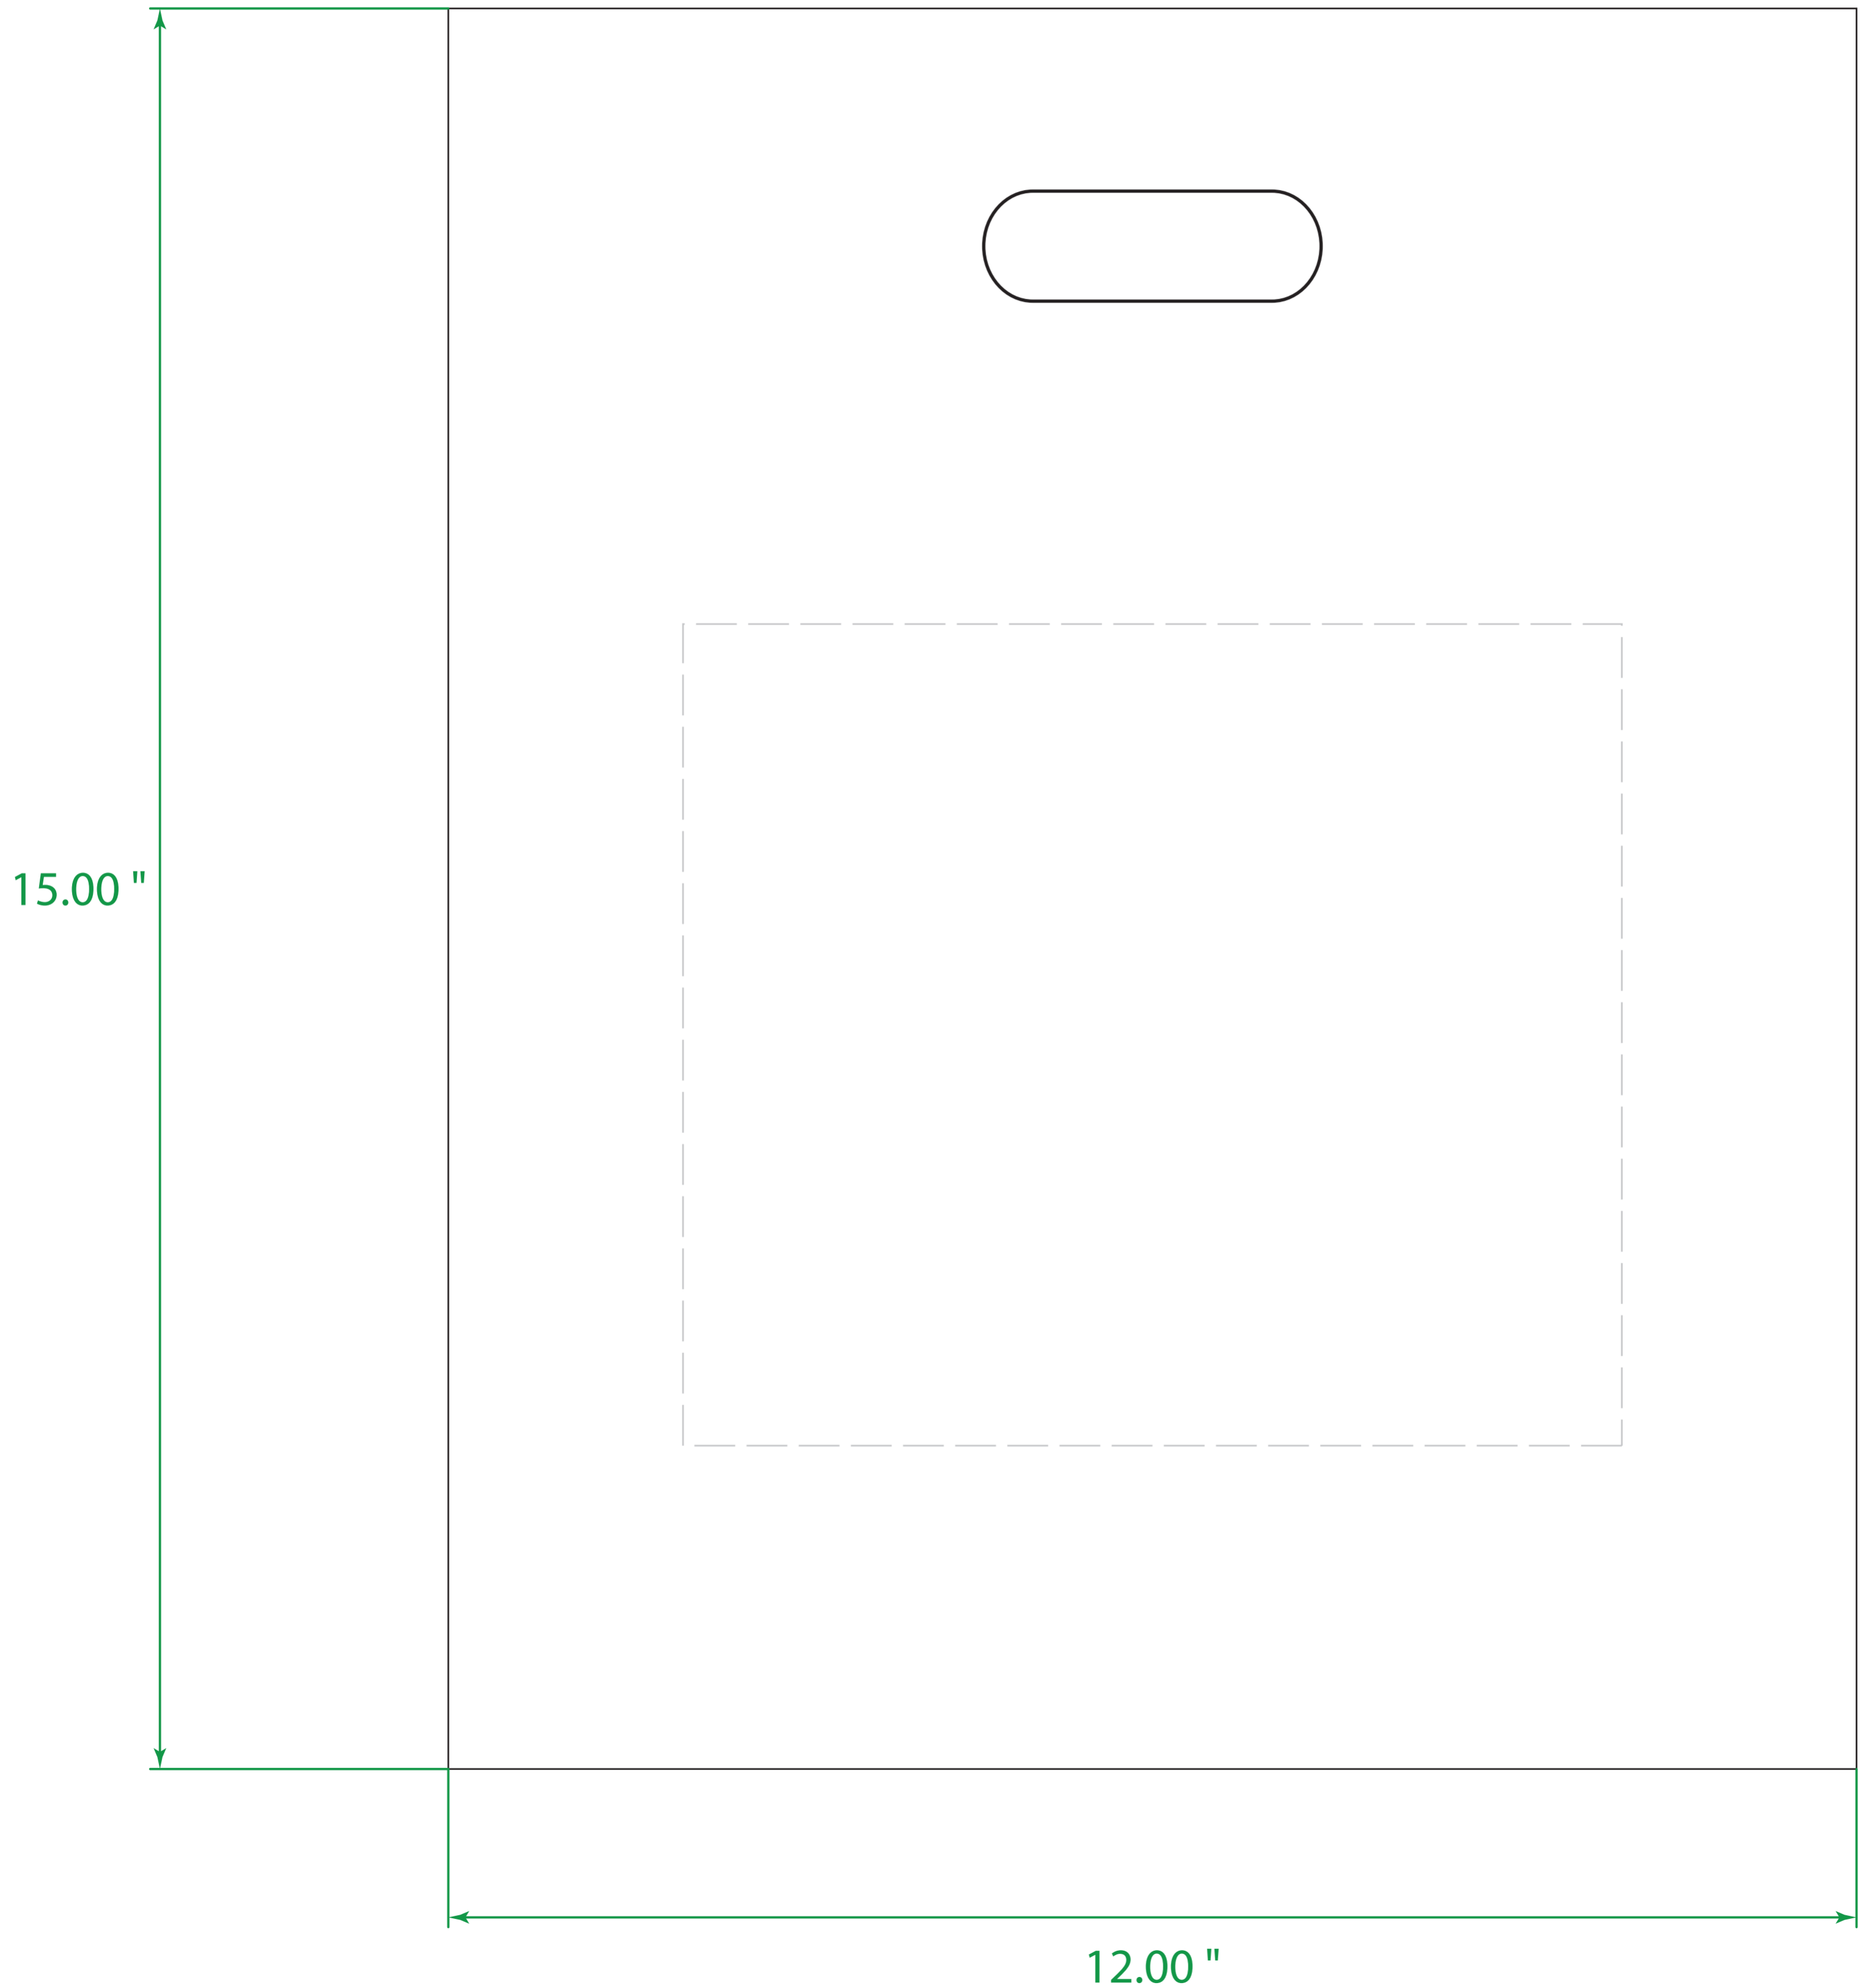

Available Product Colors:

Clear
(CLR)

Clear Frosted Merchandise Bag

Item#: 3FDM1215***

*** Insert color code

Size: 12(w) x 15(h)

Imprint Area: 8x7

PO#:

Imprint Size:

Imprint Color:

Product Color:

The colors on this page are RGB simulations of Pantone Colors. Actual colors may vary.