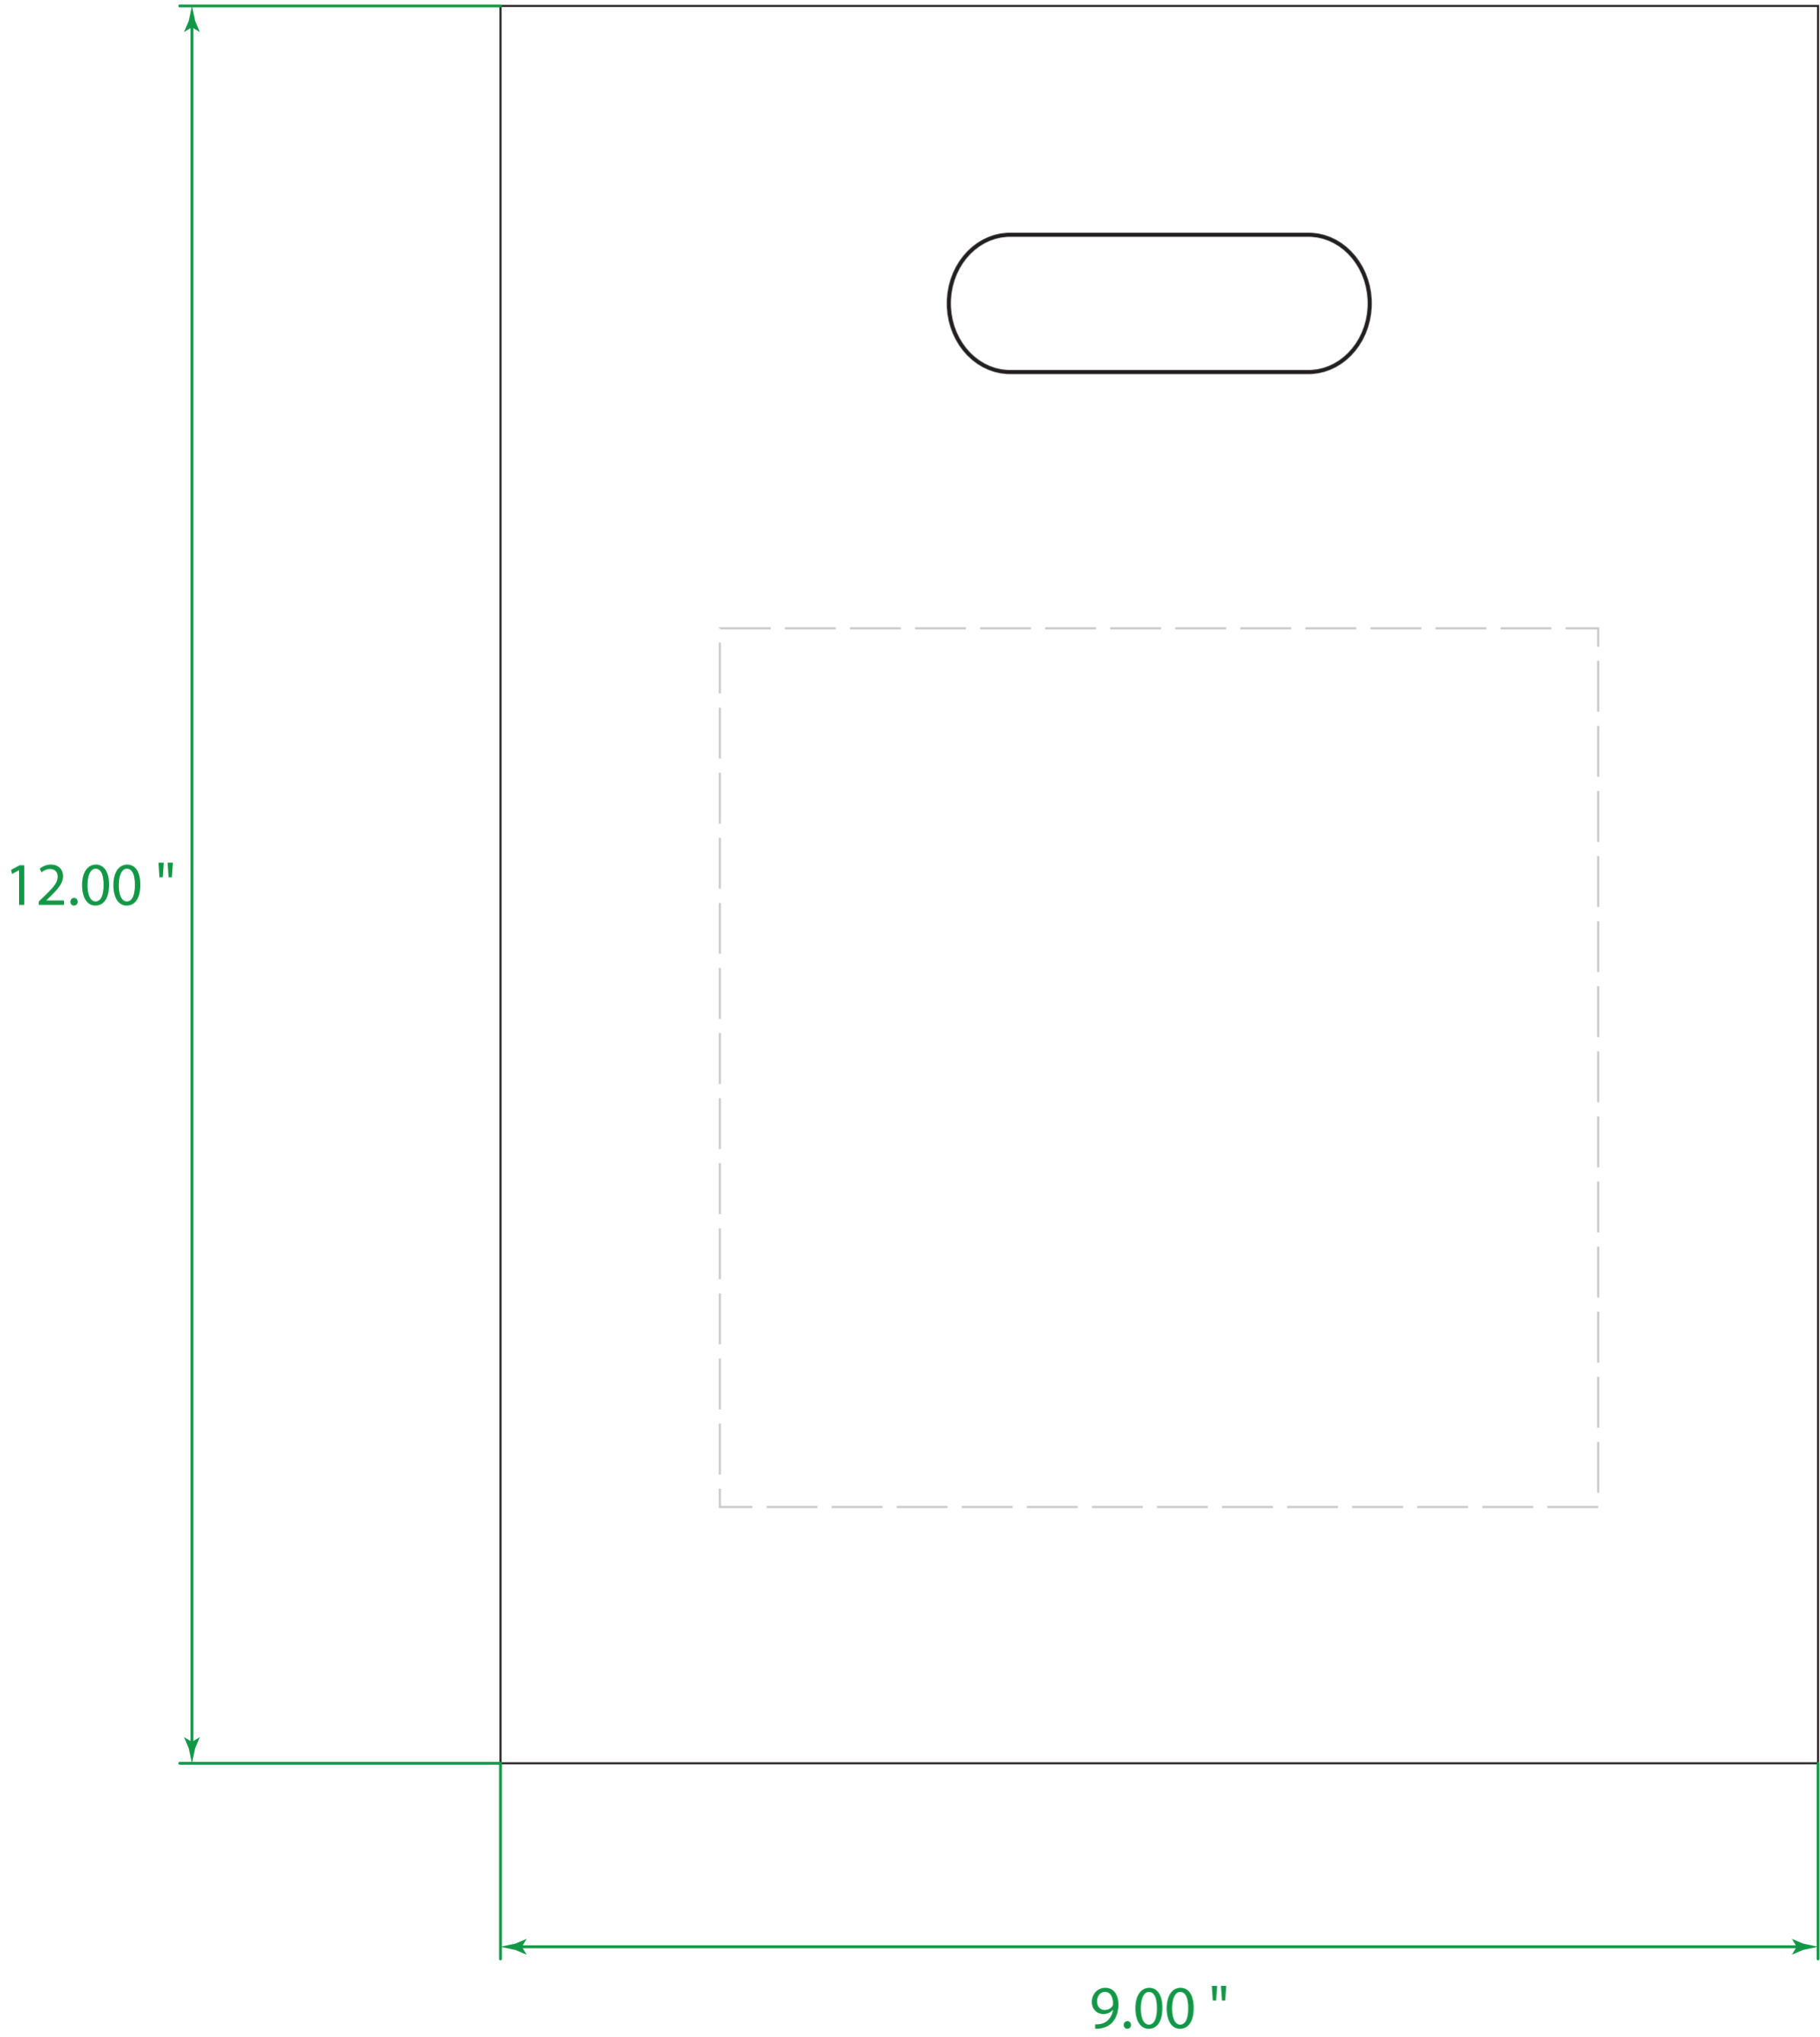

Available Product Colors:

Clear  
(CLR)

Clear Frosted Merchandise Bag

Item#: 3FDM0912\*\*\*

\*\*\* Insert color code

Size: 9(w) x 12(h)

Imprint Area: 6x6

PO#:

Imprint Size:

Imprint Color:

Product Color:

*The colors on this page are RGB simulations of Pantone Colors. Actual colors may vary.*