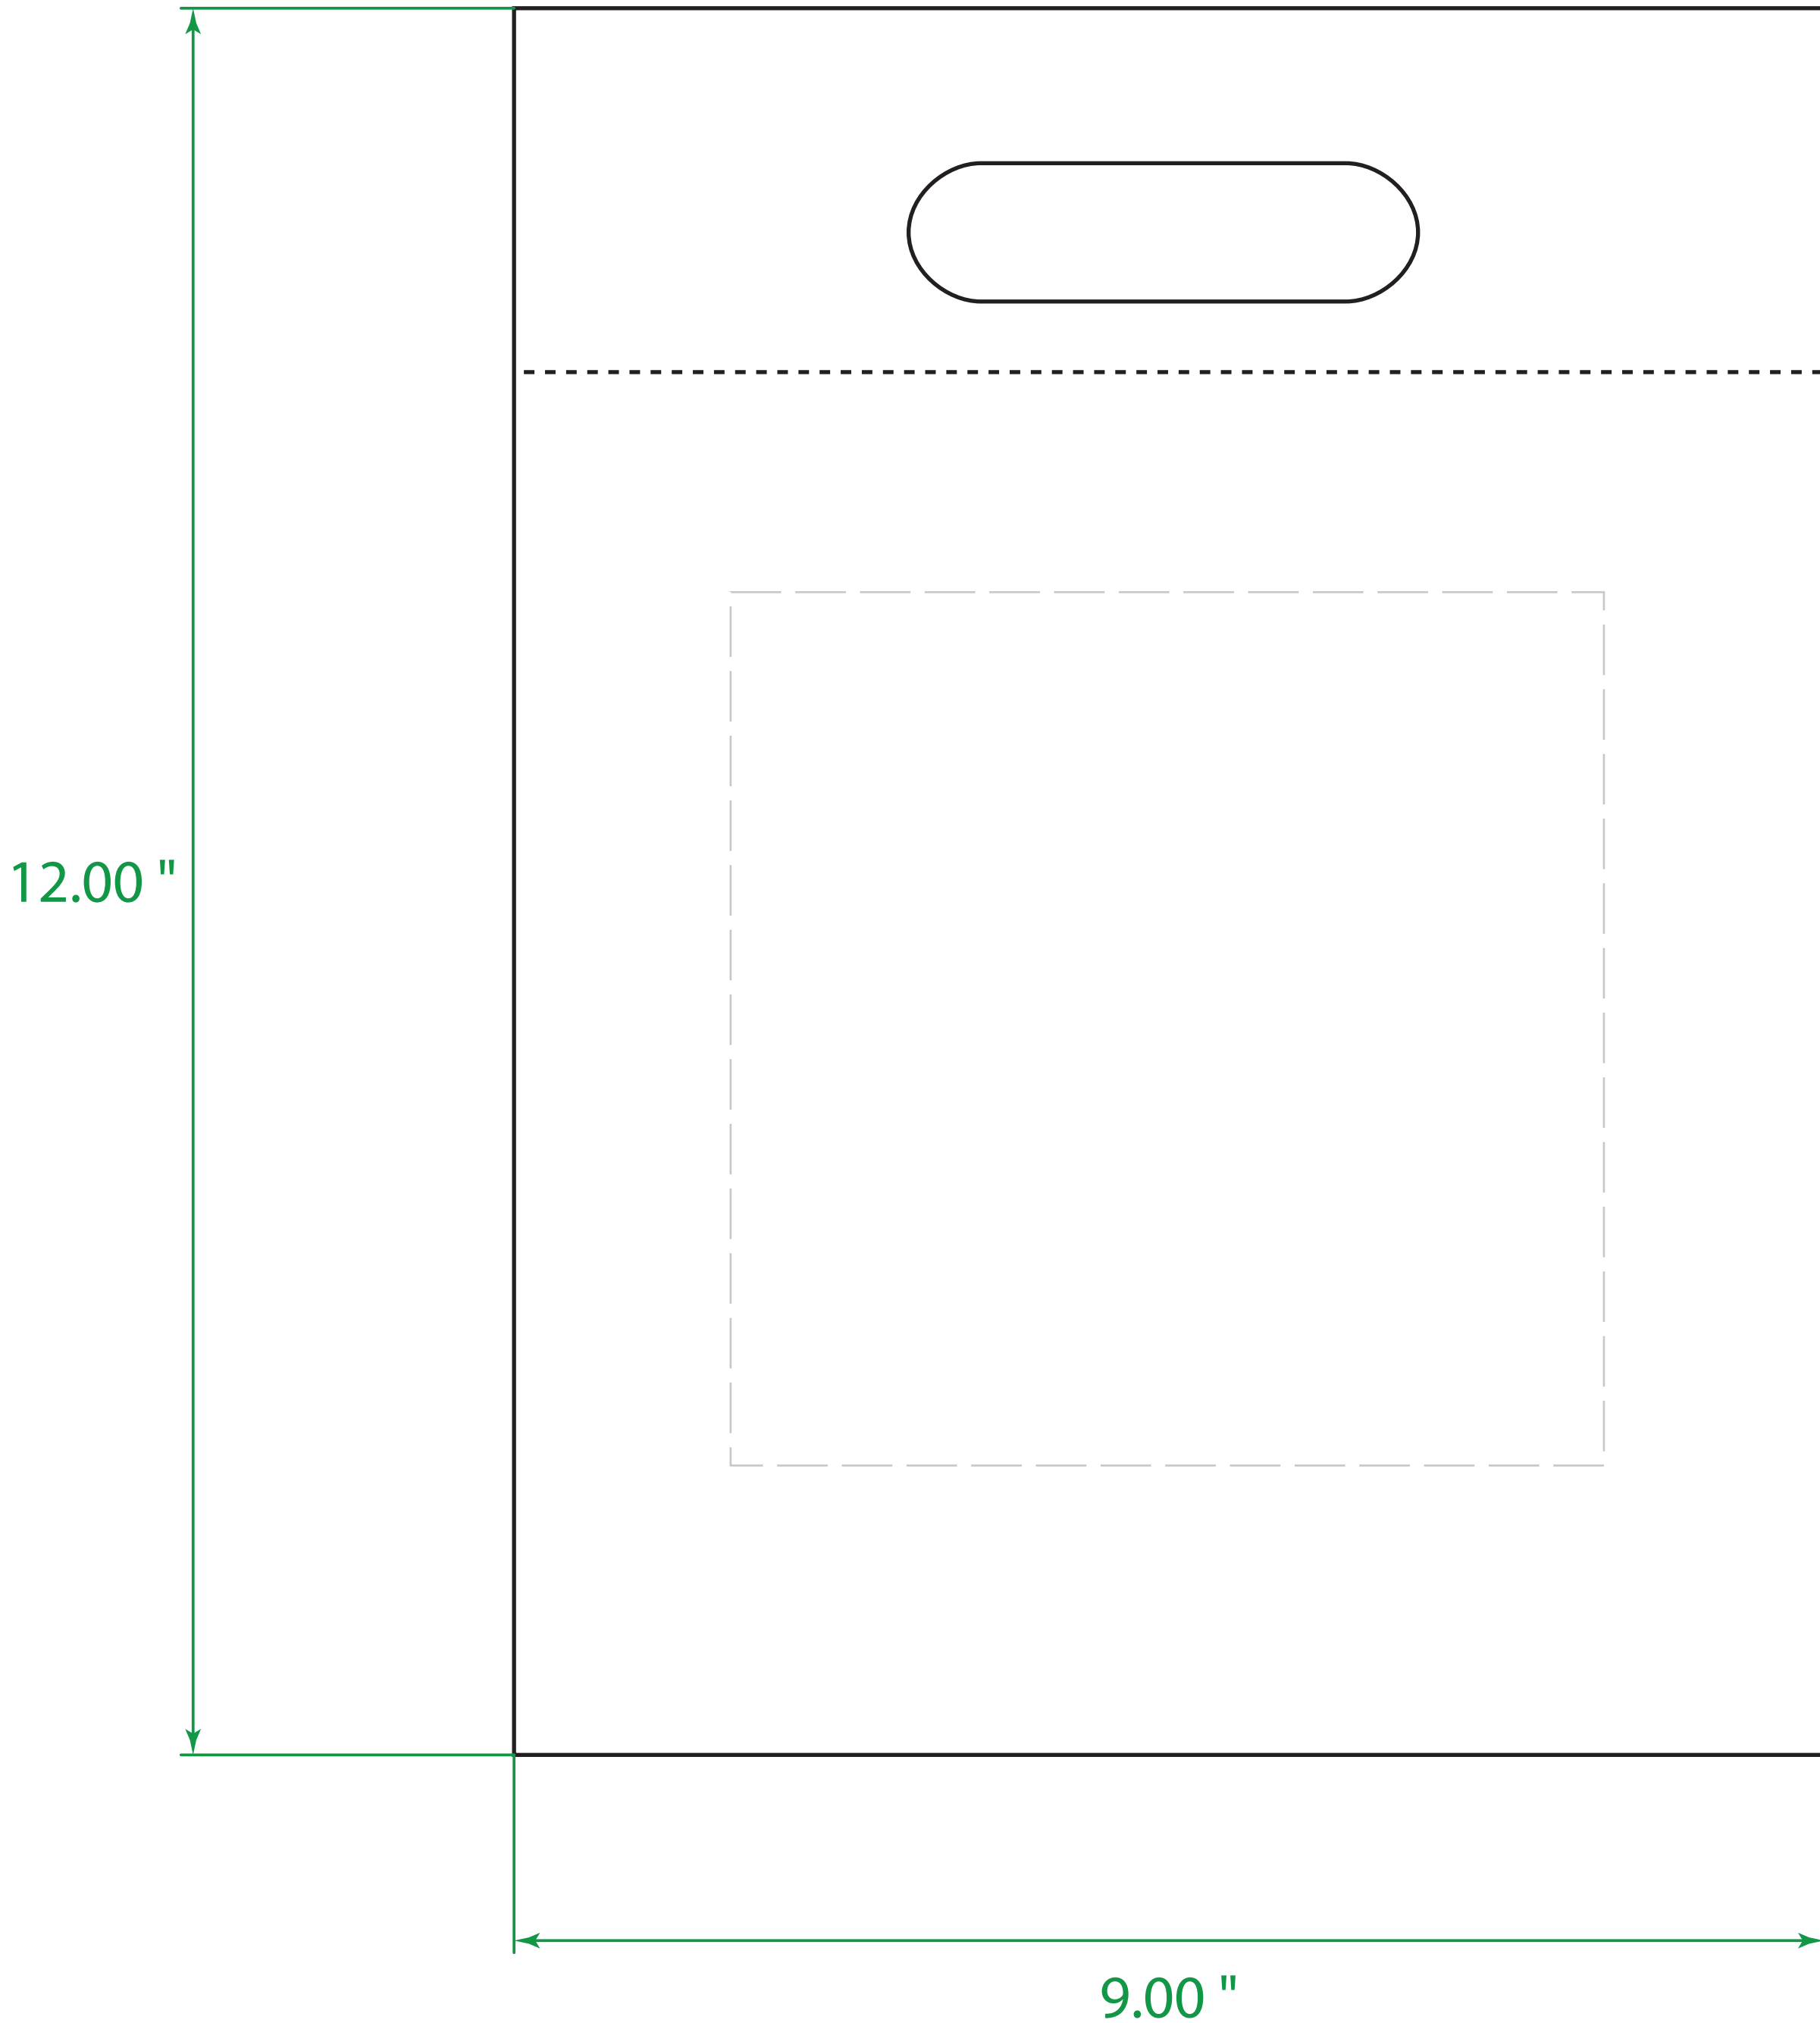

Available Product Colors:

White
(WHT)

Low Density Fold Over Die Cut Bag

Item#: 3DCF09120***

*** Insert color code

Size: 9(w) x 12(h)

Imprint Area: 6x6

PO#:

Imprint Size:

Imprint Color:

Product Color:

The colors on this page are RGB simulations of Pantone Colors. Actual colors may vary.