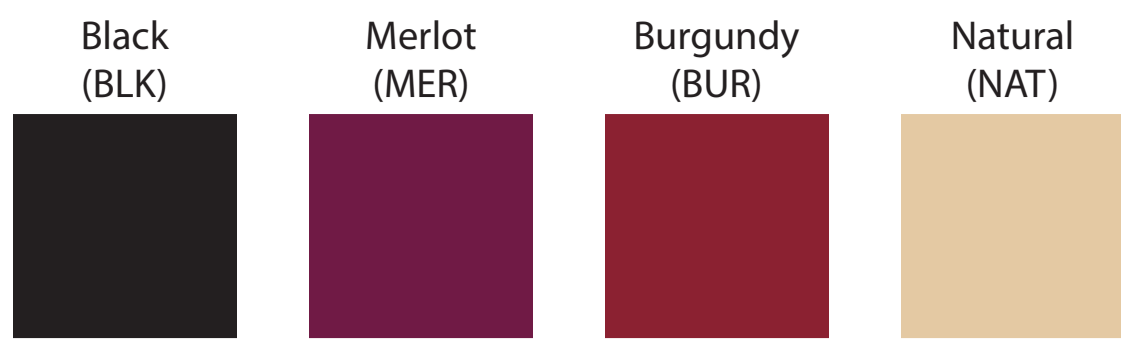

Available Product Colors:

Wine Tote (2 Bottle)
Item#: 2WIN7311***
*** Insert color code
Size: 7(w) x 3.5(g) x 11(h)
Imprint Area: 4x4

Location 1

Location 2

PO#:
Imprint Size:
Imprint Color:
Product Color:

11.00 in

11.00 in

7.00 in

7.00 in

The colors on this page are RGB simulations of Pantone Colors. Actual colors may vary.