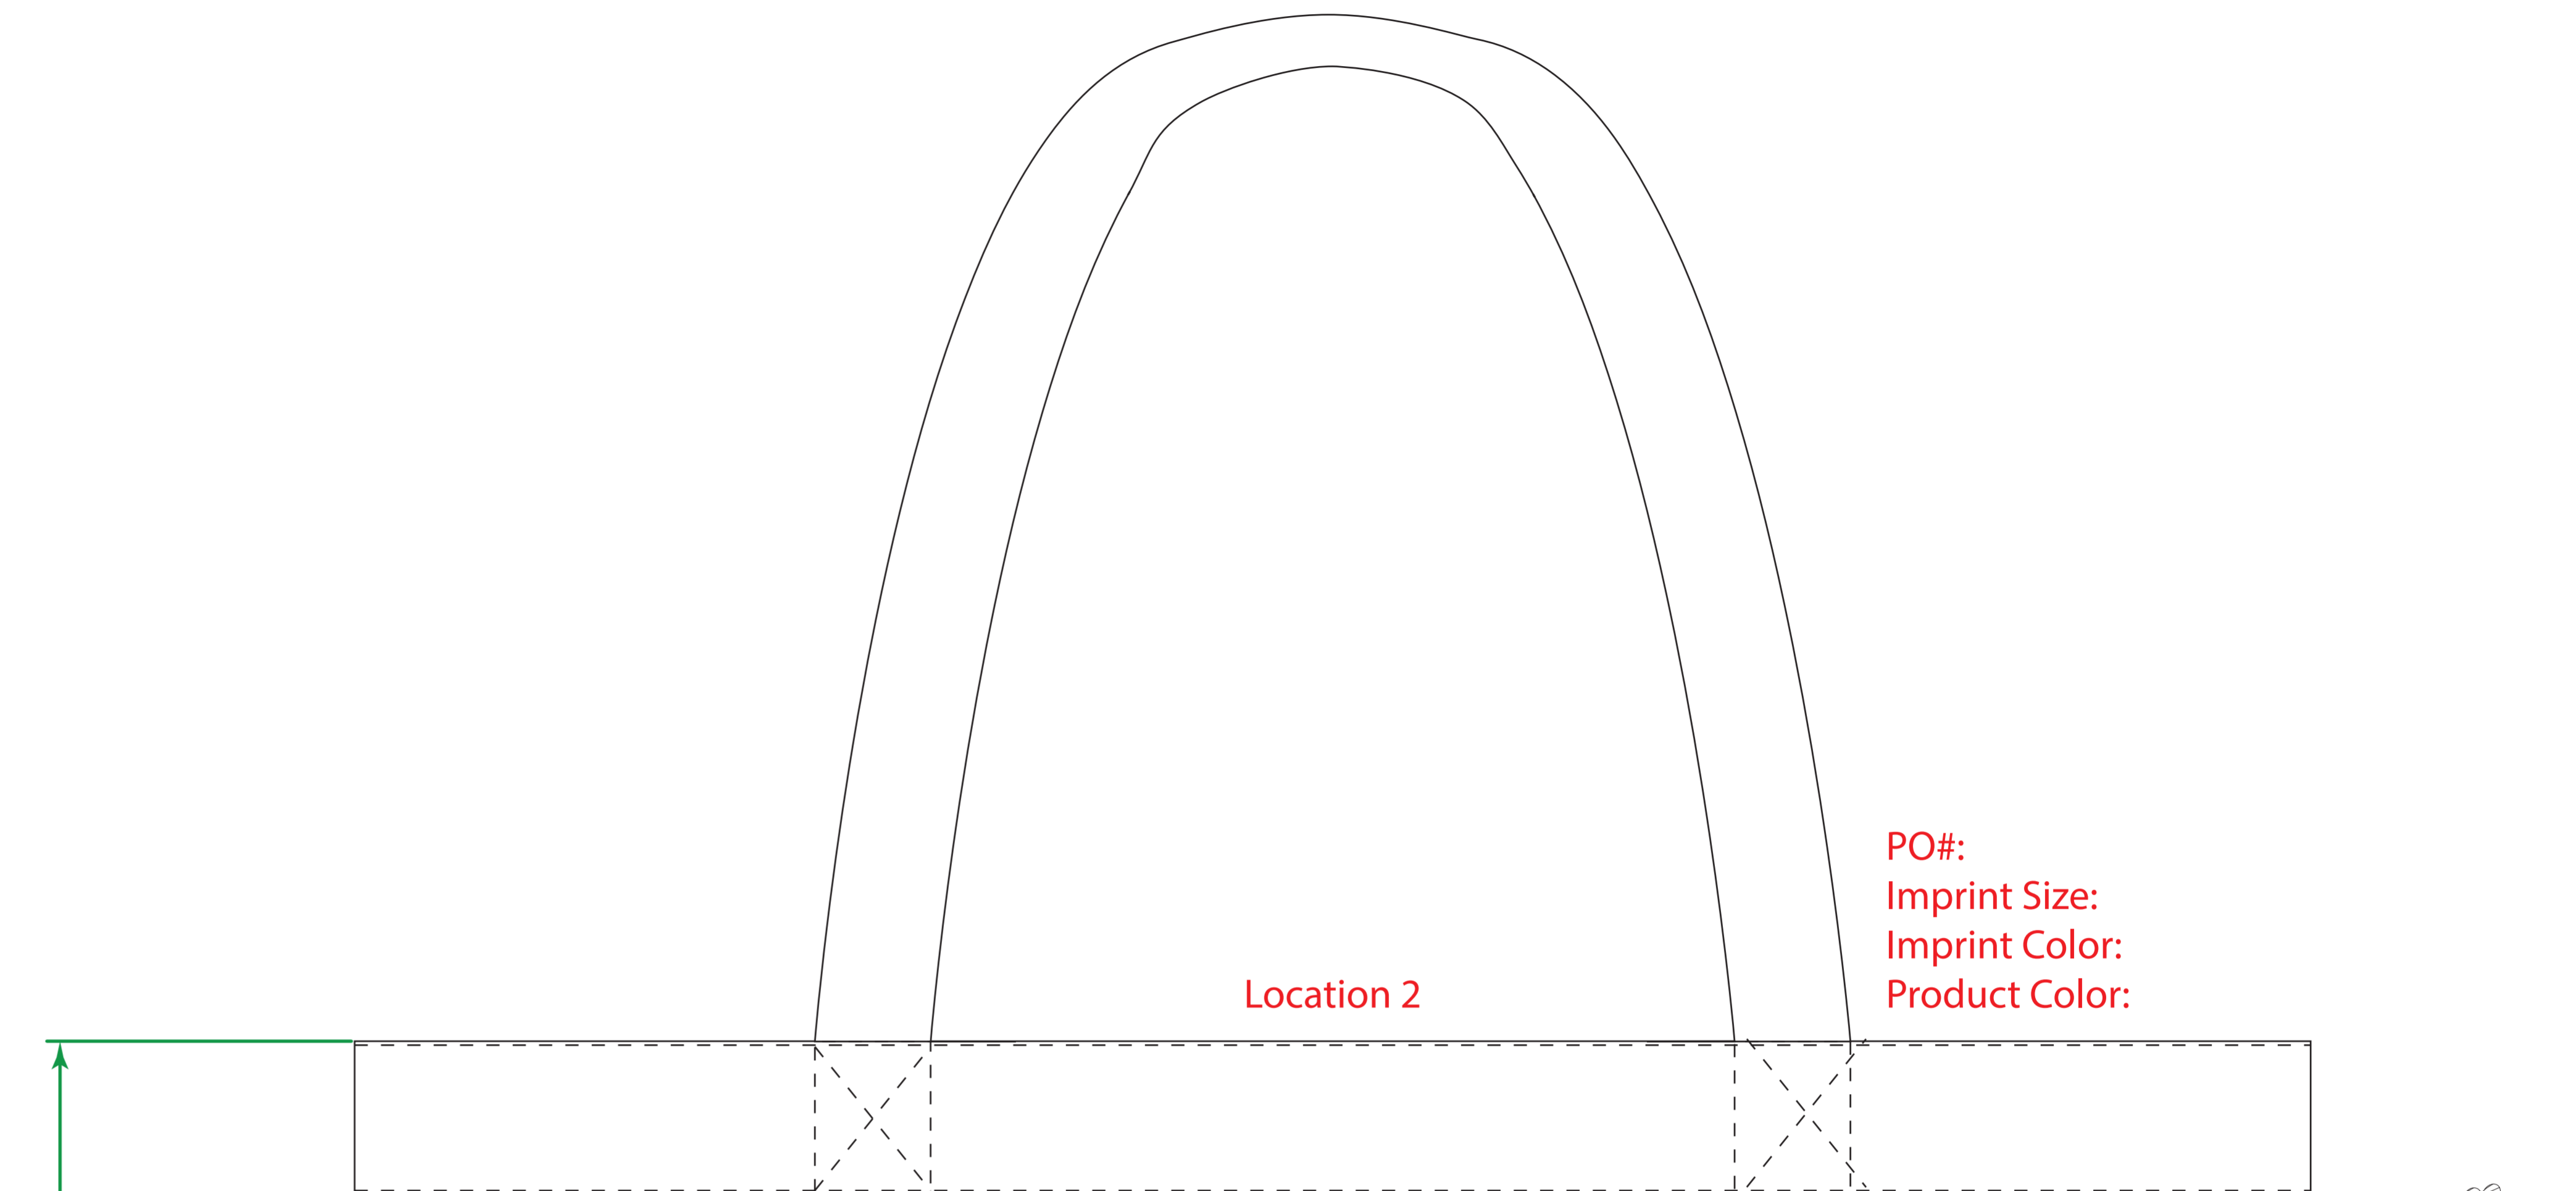

Available Product Colors:

Universal Tote
Item#: 2UNV1613***
*** Insert color code
Size: 16.5(w) x 4.25(g) x 13.5(h)
Imprint Area: 11.5x7

PO#:
Imprint Size:
Imprint Color:
Product Color:

13.50 in

13.50 in

16.50 in