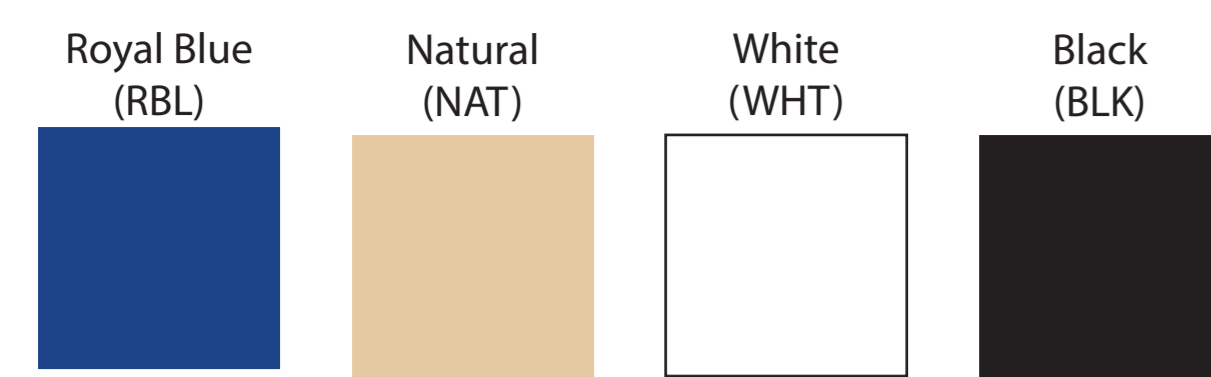

Available Product Colors:

Universal Tote
Item#: 2UNV1613***
*** Insert color code
Size: 16.5(w) x 4.25(g) x 13.5(h)
Imprint Area: 11.5x7

PO#:
Imprint Size:
Imprint Color:
Product Color:

13.50 in

13.50 in

16.50 in

16.50 in

The colors on this page are RGB simulations of Pantone Colors. Actual colors may vary.