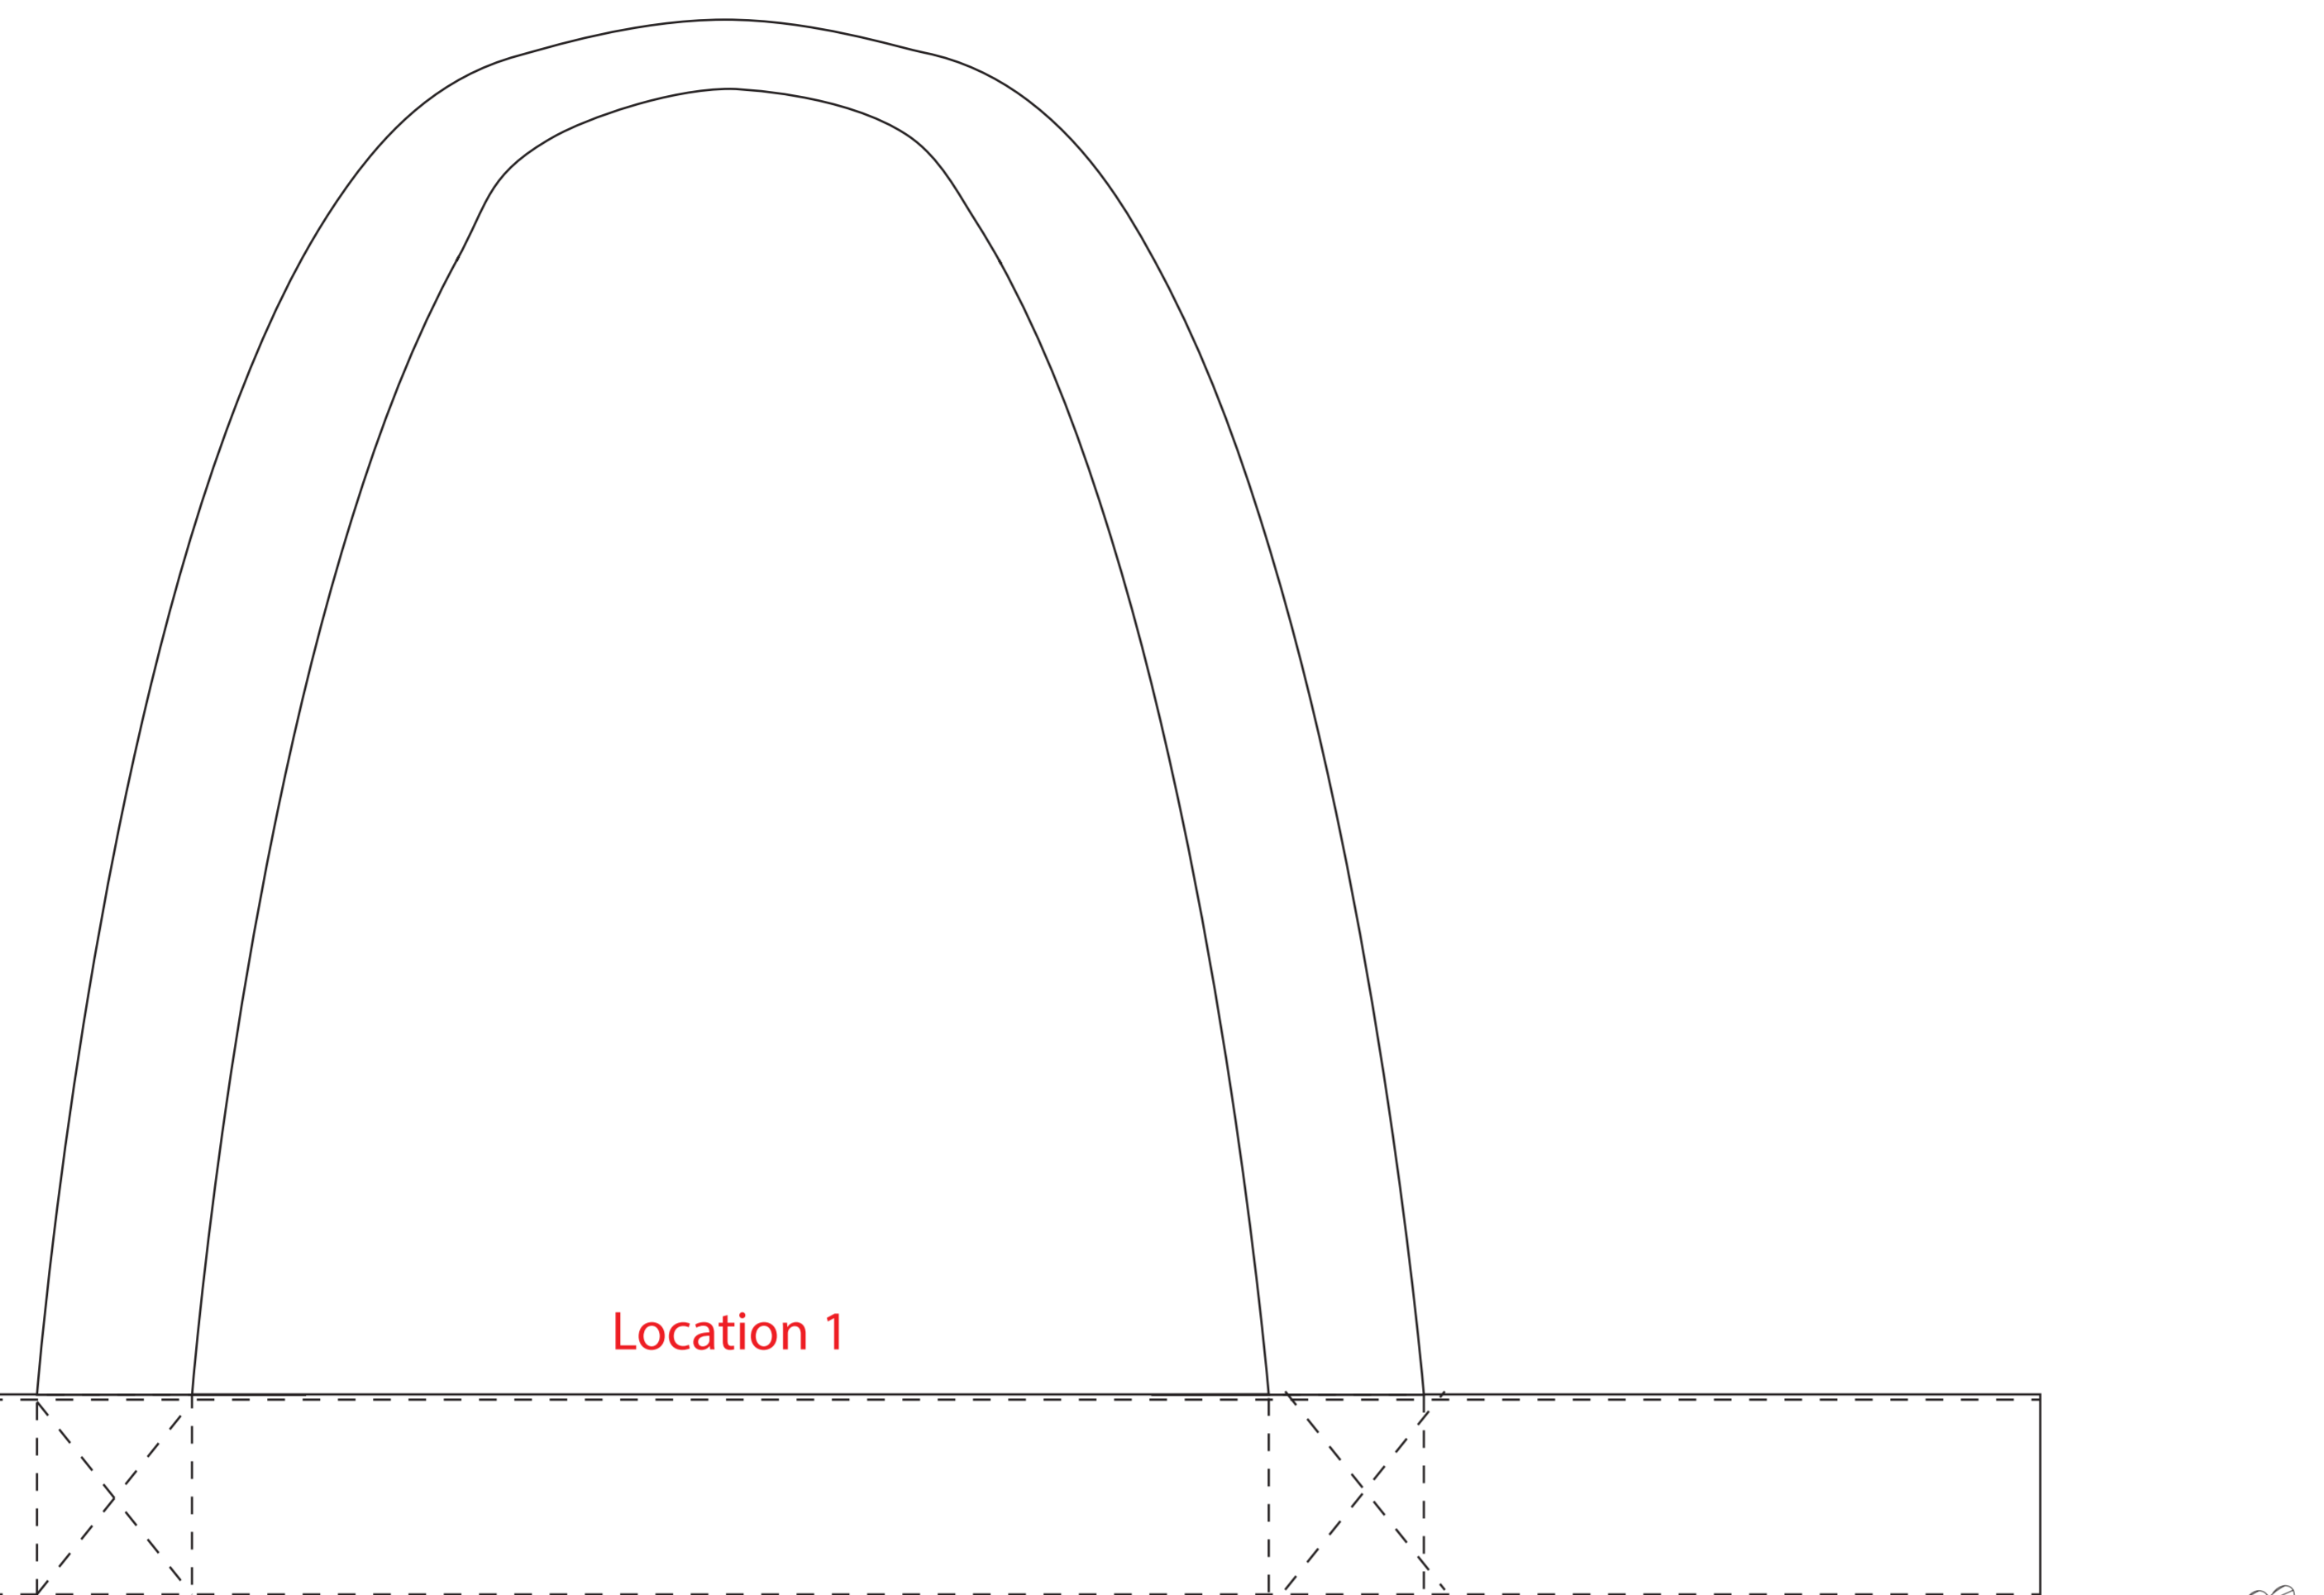

Available Product Colors:

Universal Tote
Item#: 2UNV1613***
*** Insert color code
Size: 16.5(w) x 4.25(g) x 13.5(h)
Imprint Area: 11.5x7

PO#:
Imprint Size:
Imprint Color:
Product Color:

13.50 in

13.50 in

16.50 in