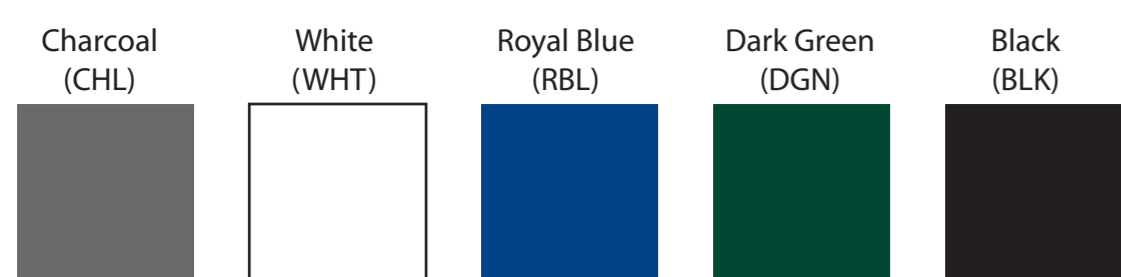

Available Product Colors:

Tote
Item#: 2TOT1516L***
***Insert color code
Size: 15(w) x 16(h)
Imprint Area: 9x12

Location 1

Location 2

PO#:
Imprint Size:
Imprint Color:
Product Color:

16.00 "

16.00 "

15.00 "

15.00 "

The colors on this page are RGB simulations of Pantone Colors. Actual colors may vary.