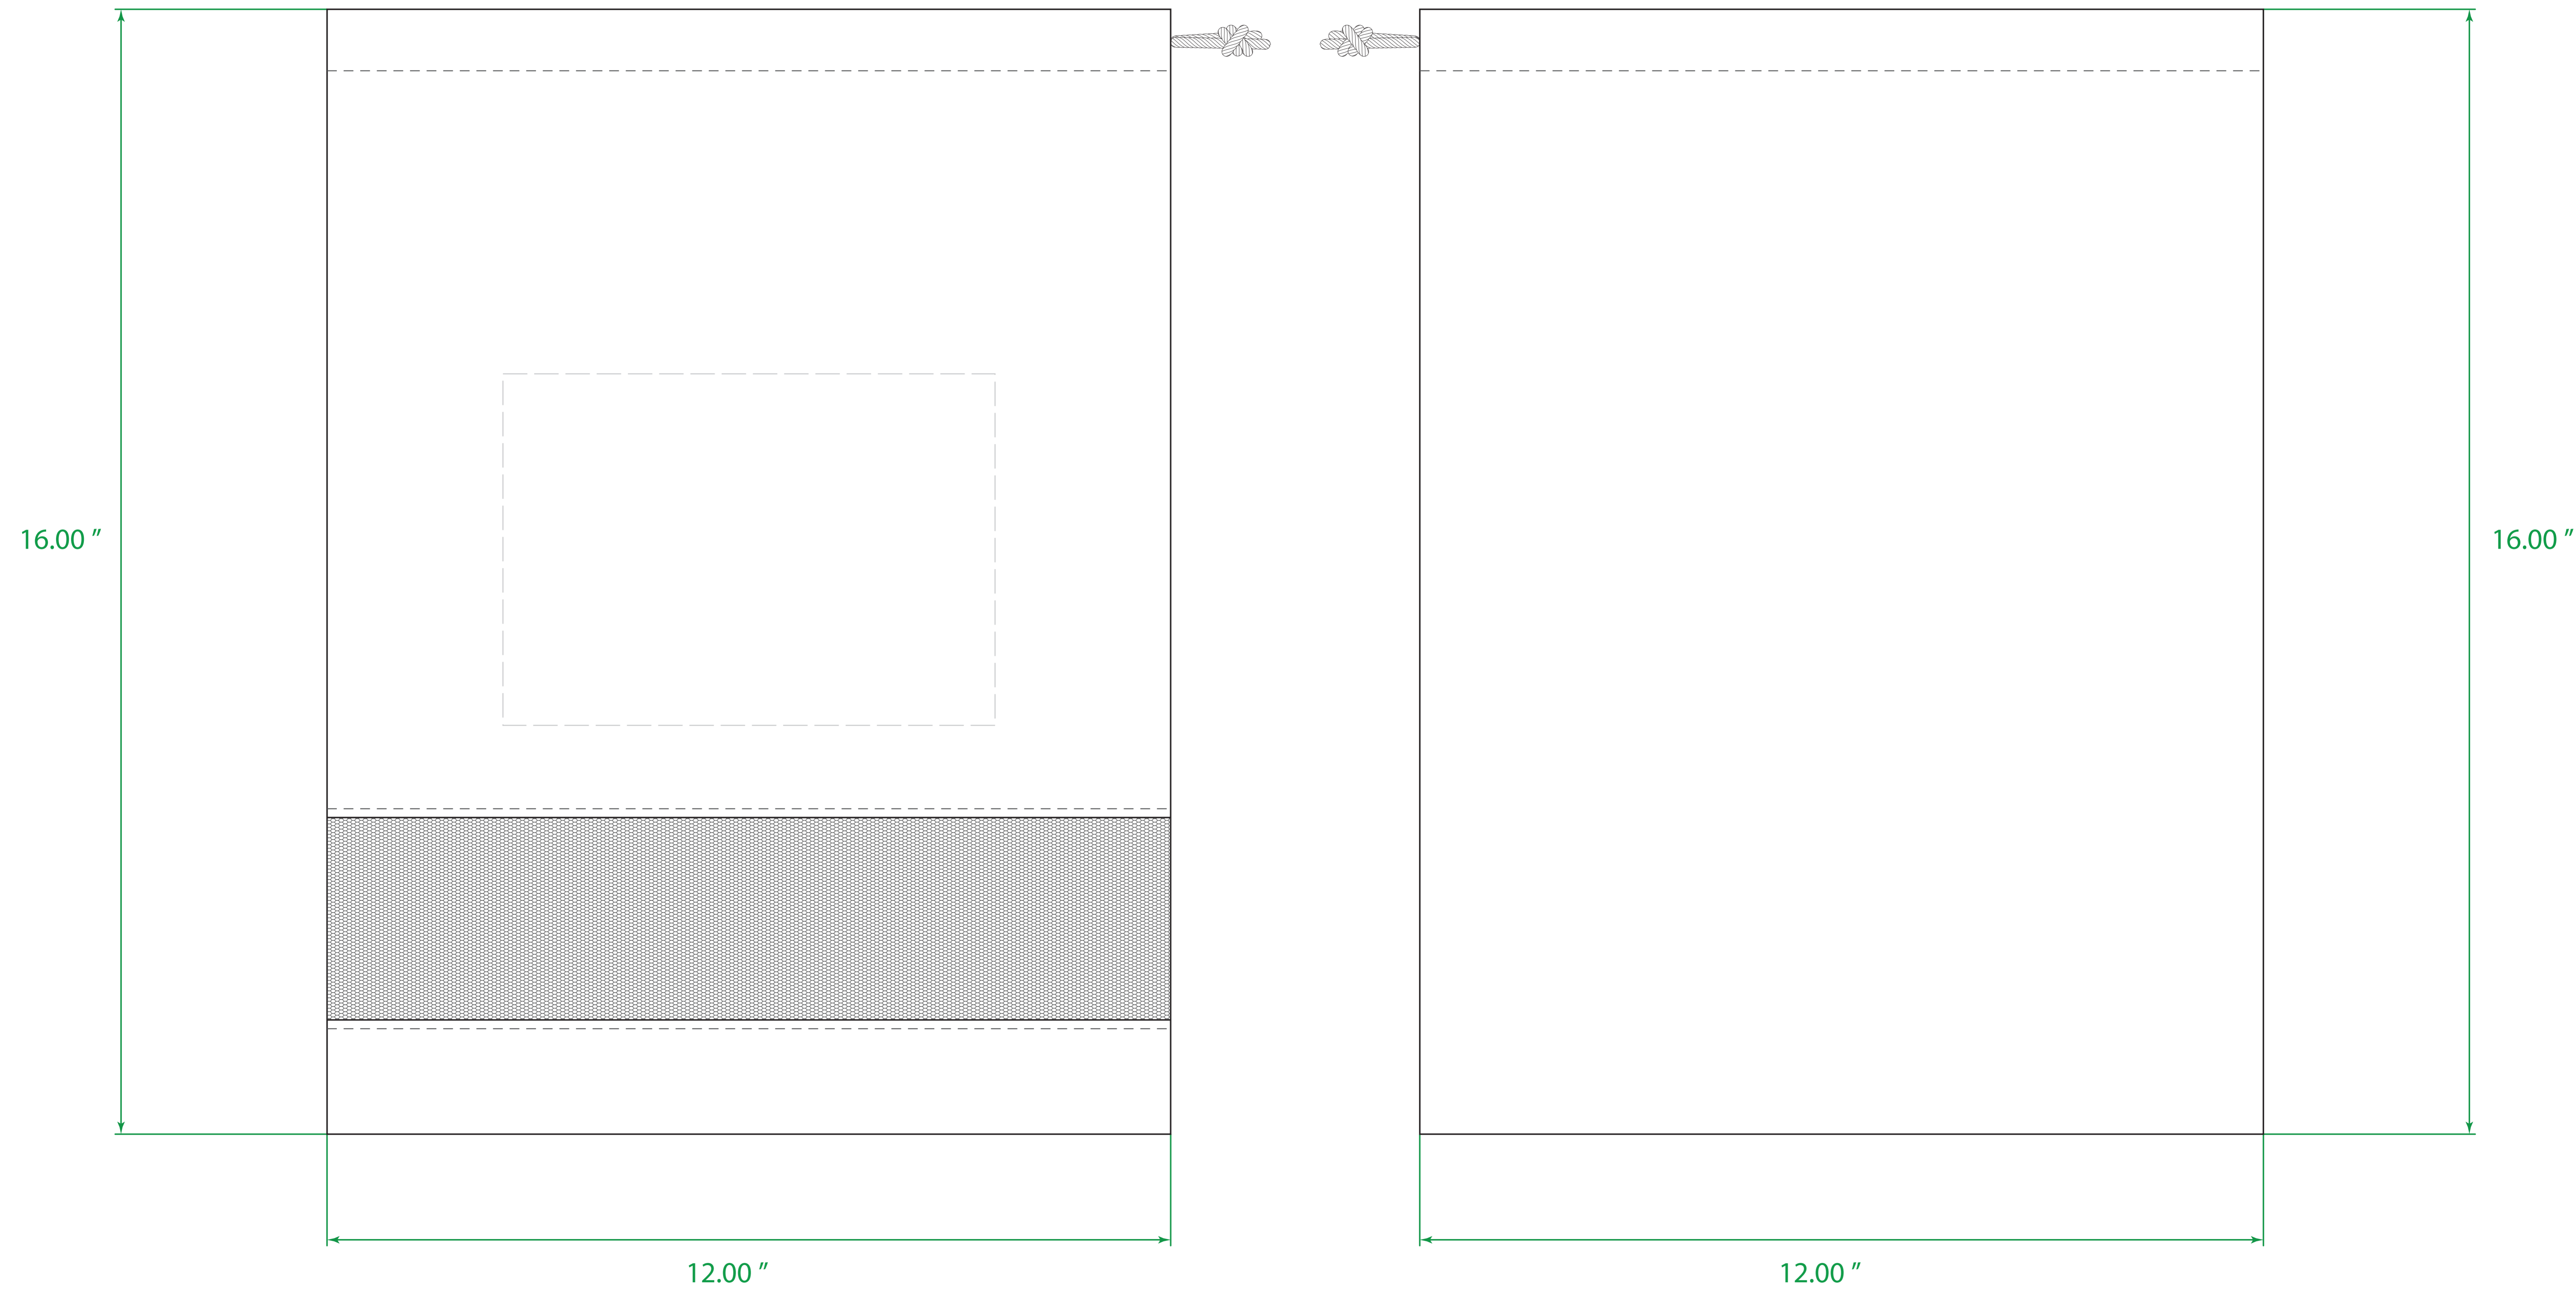

Available Product Colors:

Black
(BLK)

Shoe Bag

Item#: 2SHA1216***

*** Insert color code

Size: 12 (w) x 16 (h)

Imprint Area: 7x5

Location 1

PO#:

Imprint Size:

Imprint Color:

Product Color:

The colors on this page are RGB simulations of Pantone Colors. Actual colors may vary.