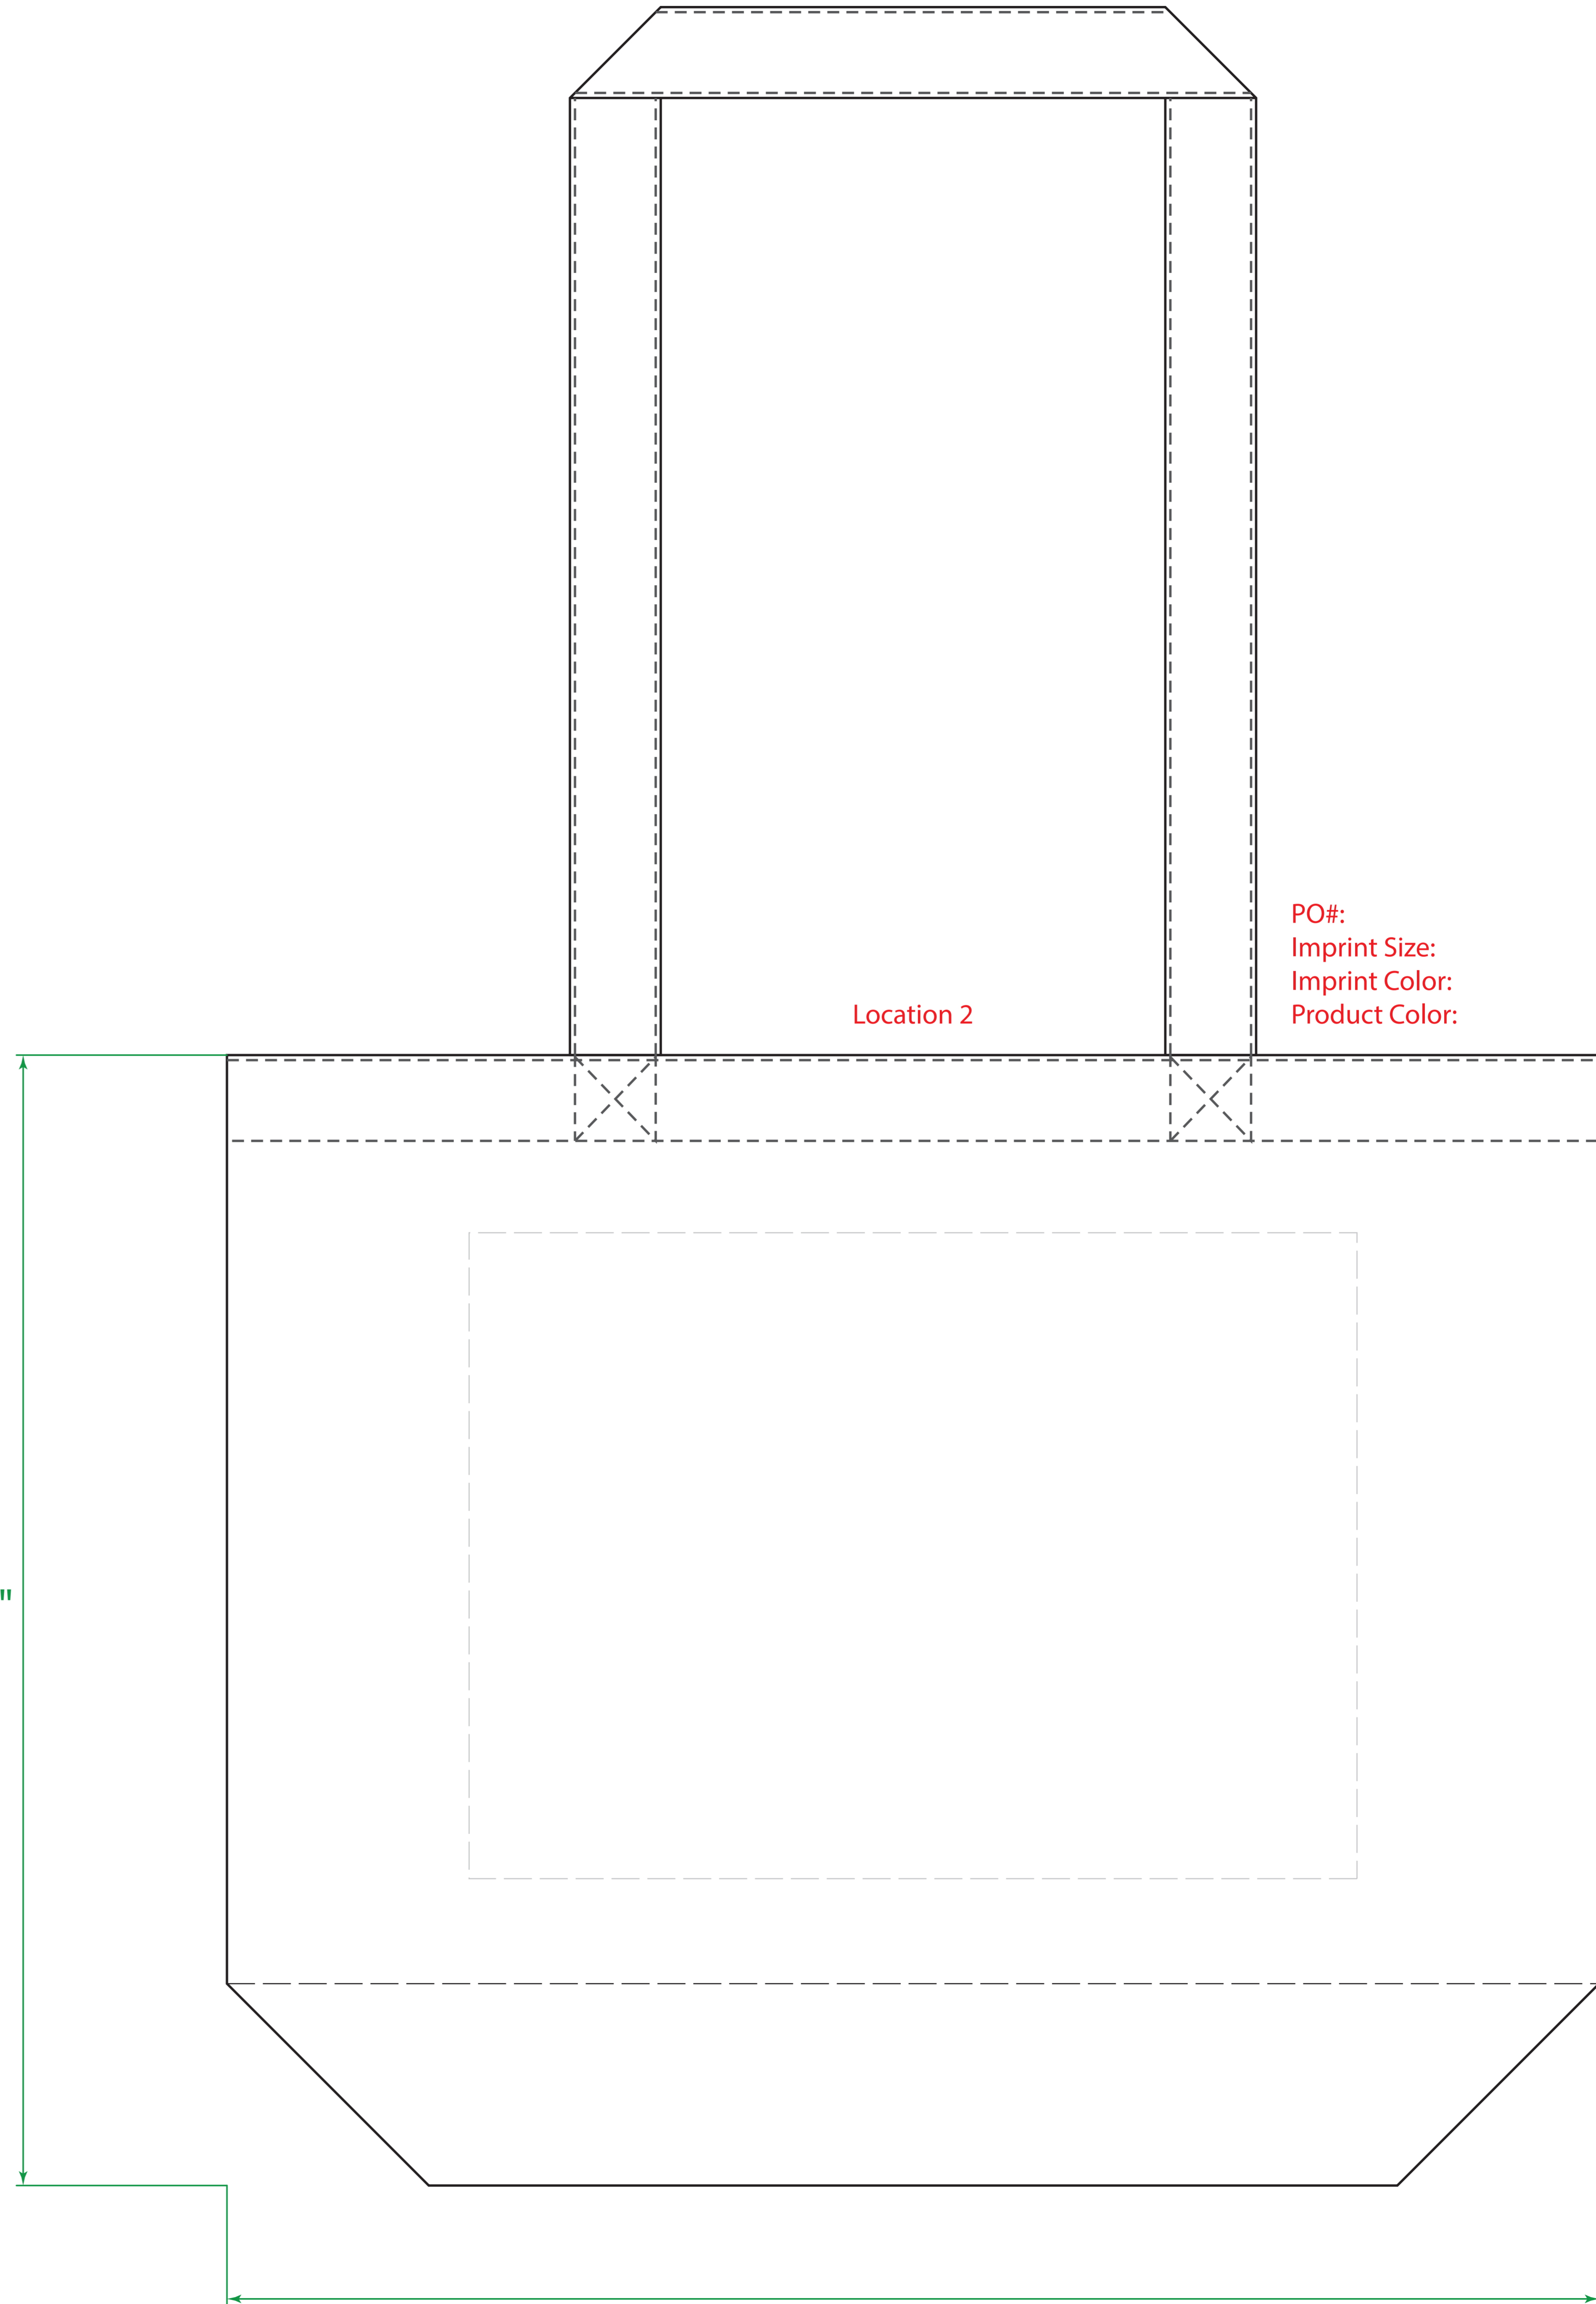

Available Product Colors:

Standard Cotton Tote
Item#: 2SCT1714NAT
Size: 17(w) x 14(h) + 5(g)
Imprint Area: 11x8

Location 1

14.00 "

17.00 "

PO#:
Imprint Size:
Imprint Color:
Product Color:

Location 2

14.00 "

17.00 "

The colors on this page are RGB simulations of Pantone Colors. Actual colors may vary.