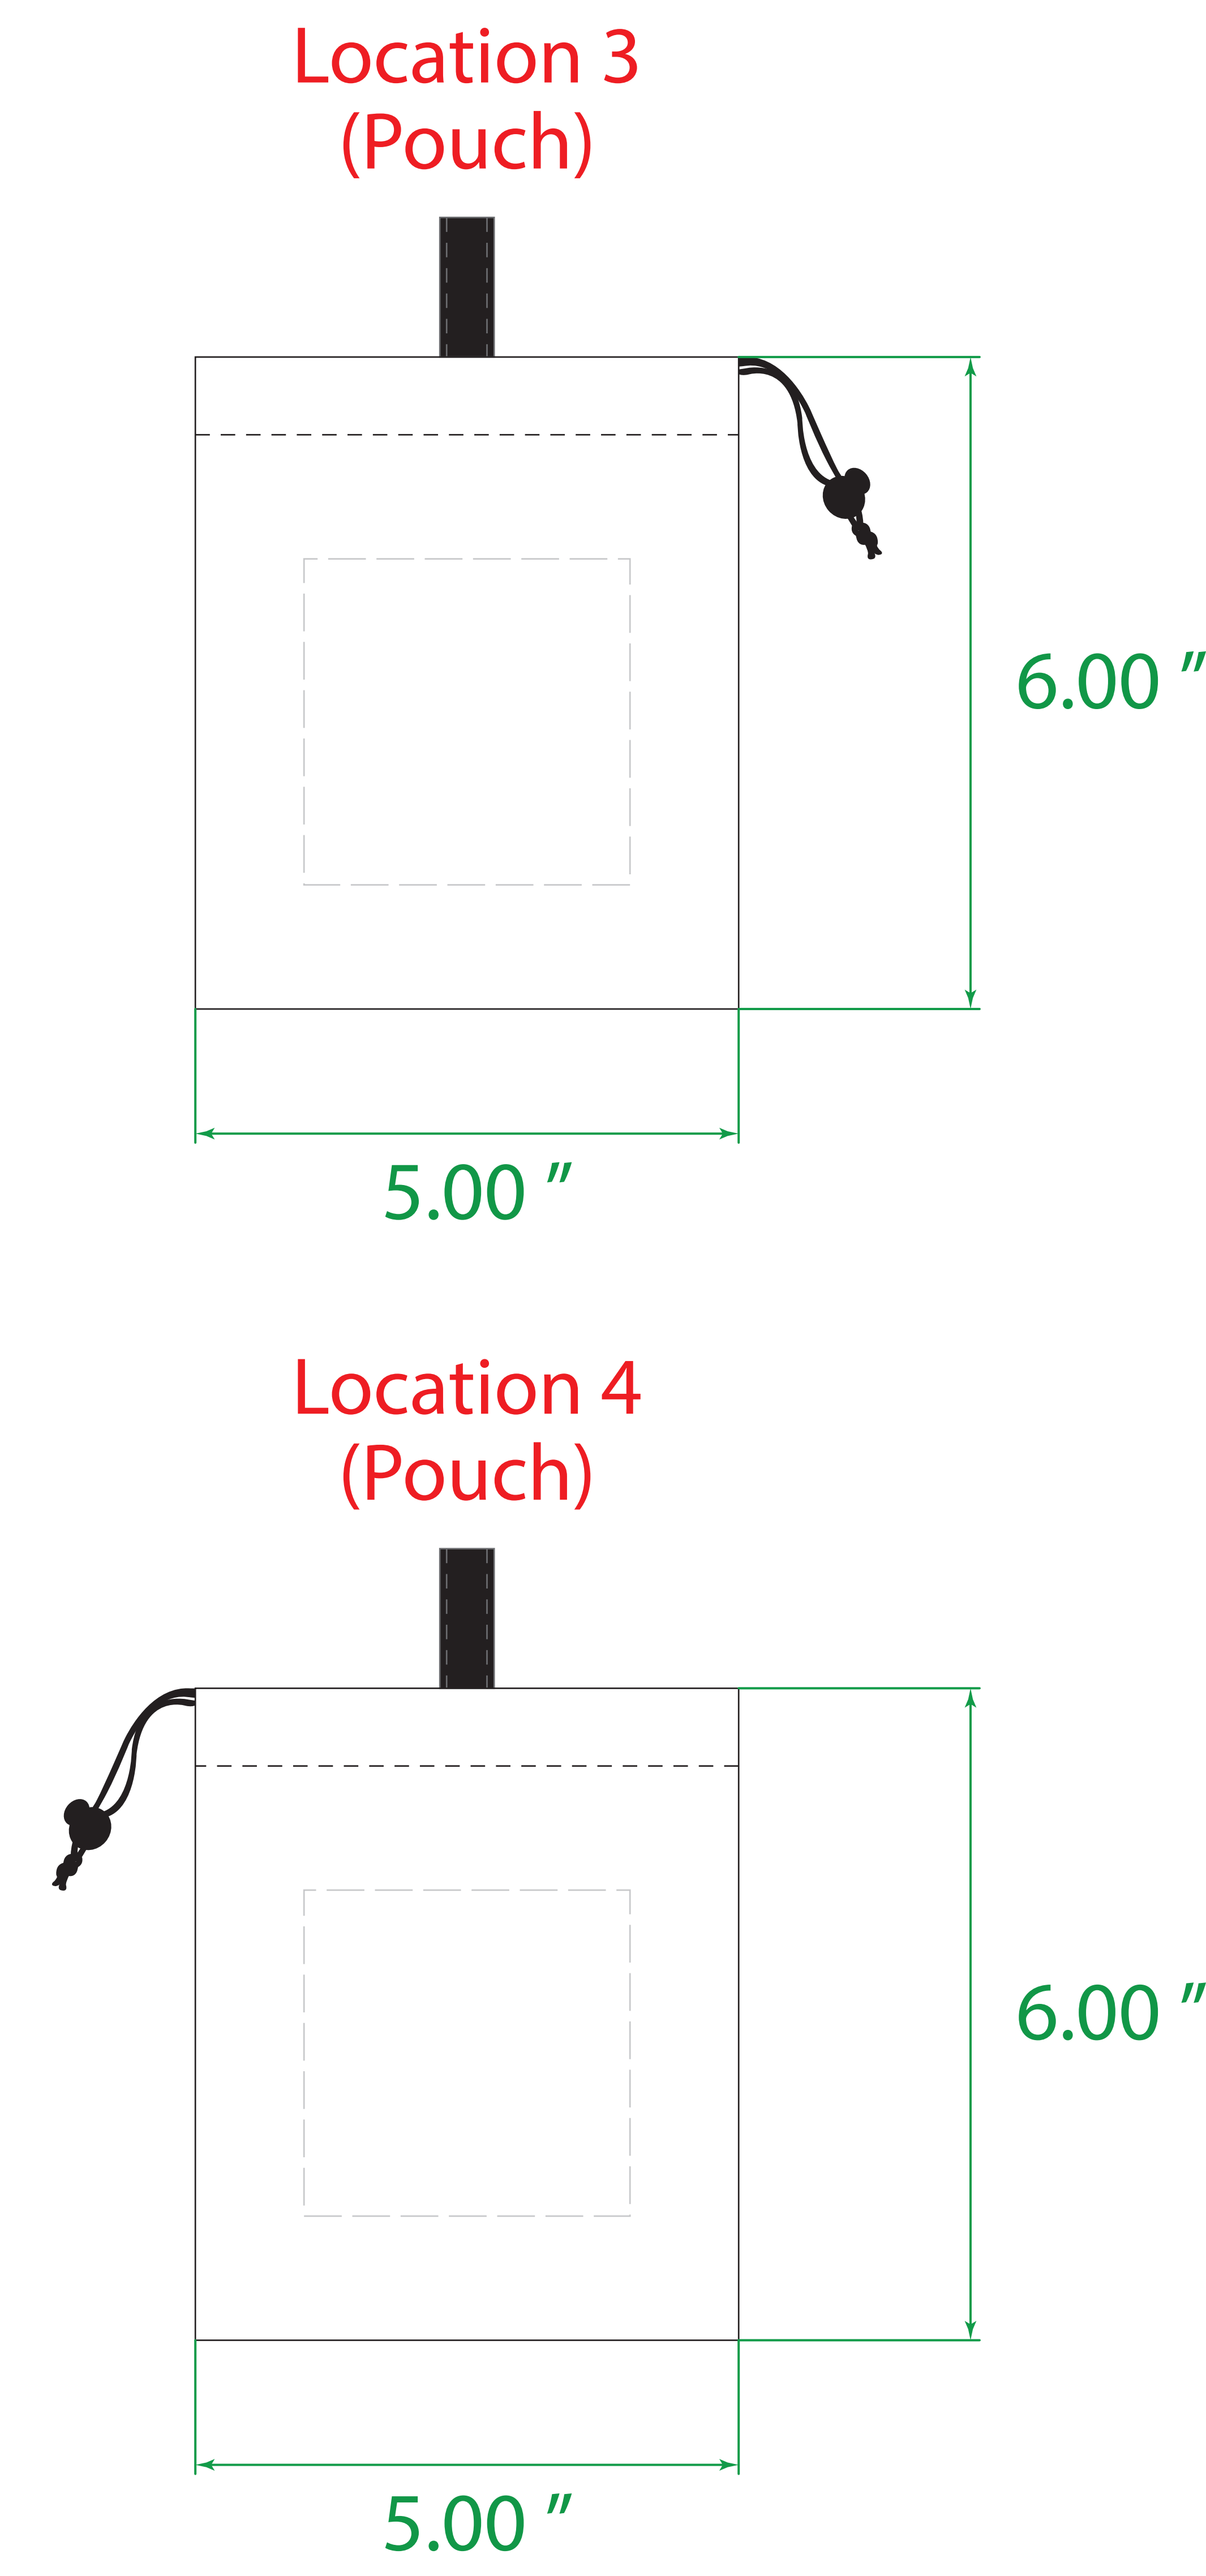

Available Product Colors:

Red (RED)

Binding Color ---

Bag Color ---

Fold-N-Go T-Shirt Handle Bag

Item#: 2FTH1623***

*** Insert color code

Size: 16(w) x 23(h) + 4(g)

Imprint Area:

Location 1 & 2: 11x8

Location 3 & 4 (Pouch): 3x3

Location 1

Location 2

PO#:

Imprint Size:

Imprint Color:

Product Color:

The colors on this page are RGB simulations of Pantone Colors. Actual colors may vary.