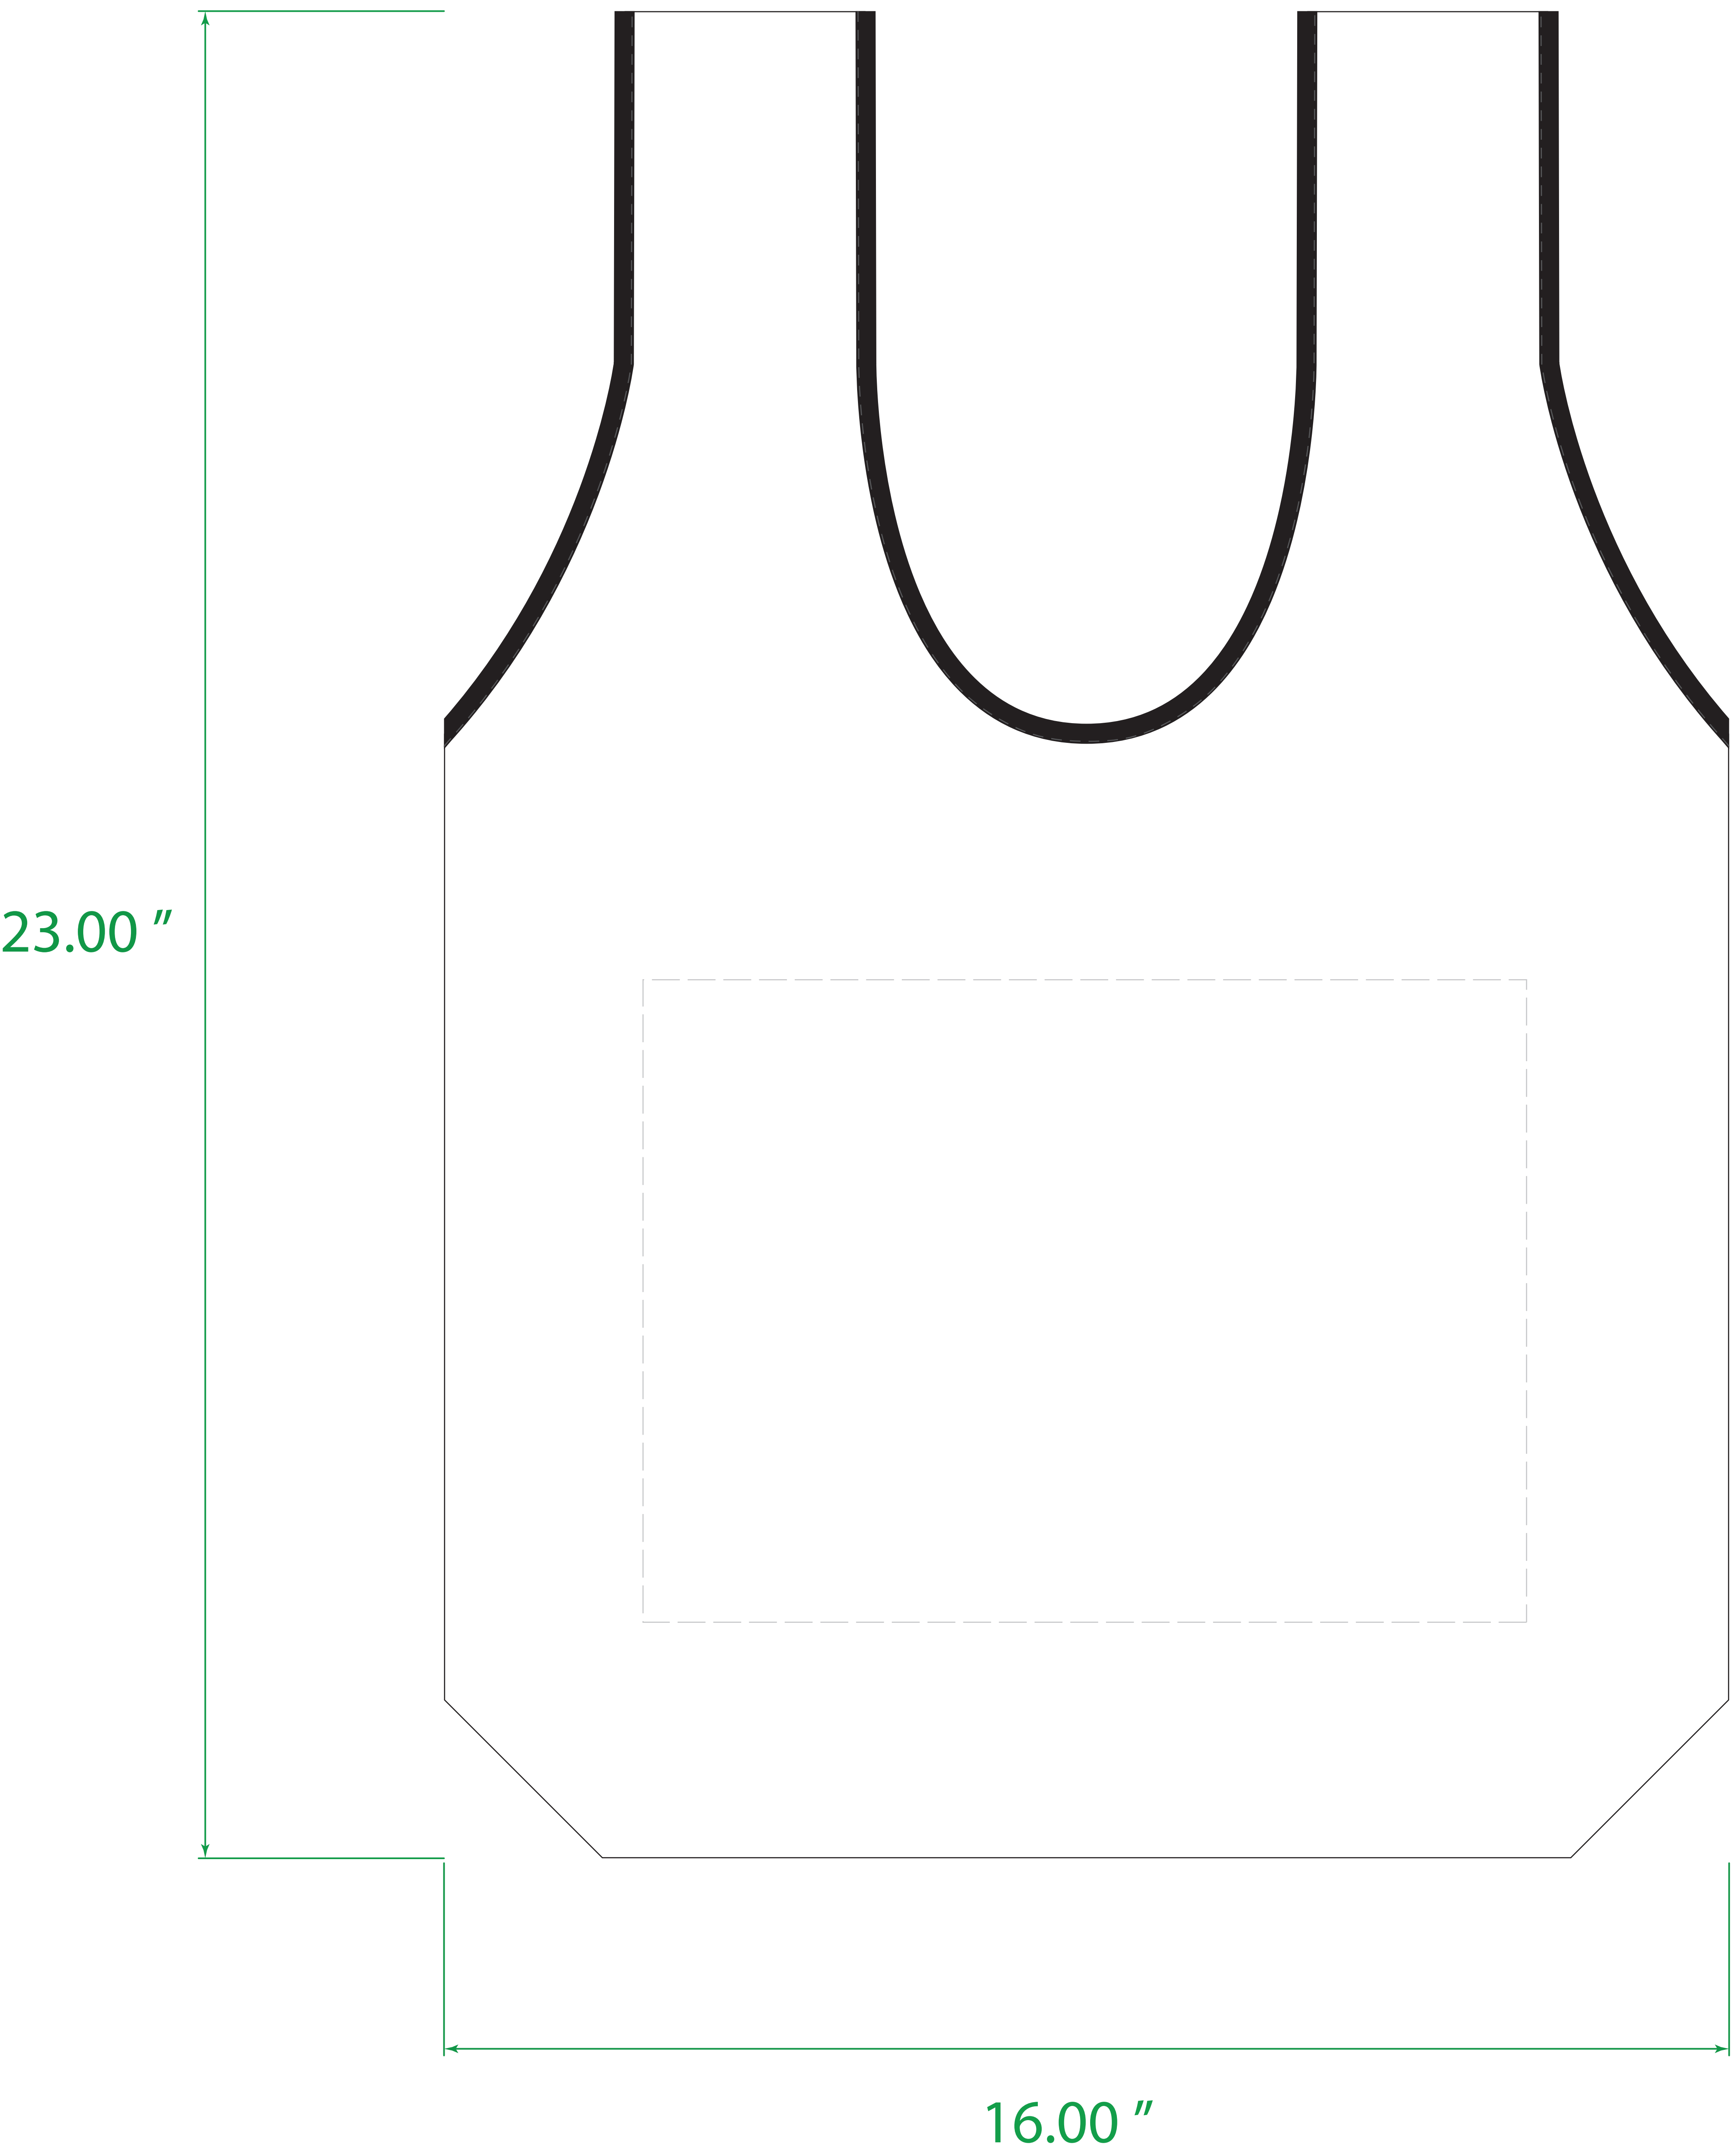

Available Product Colors:

Red (RED)

Binding Color ---

Bag Color ---

Fold-N-Go T-Shirt Handle Bag

Item#: 2FTH1623***

*** Insert color code

Size: 16(w) x 23(h) + 4(g)

Imprint Area:

Location 1 & 2: 11x8

Location 3 & 4 (Pouch): 3x3

Location 1

Location 2

PO#:

Imprint Size:

Imprint Color:

Product Color:

The colors on this page are RGB simulations of Pantone Colors. Actual colors may vary.