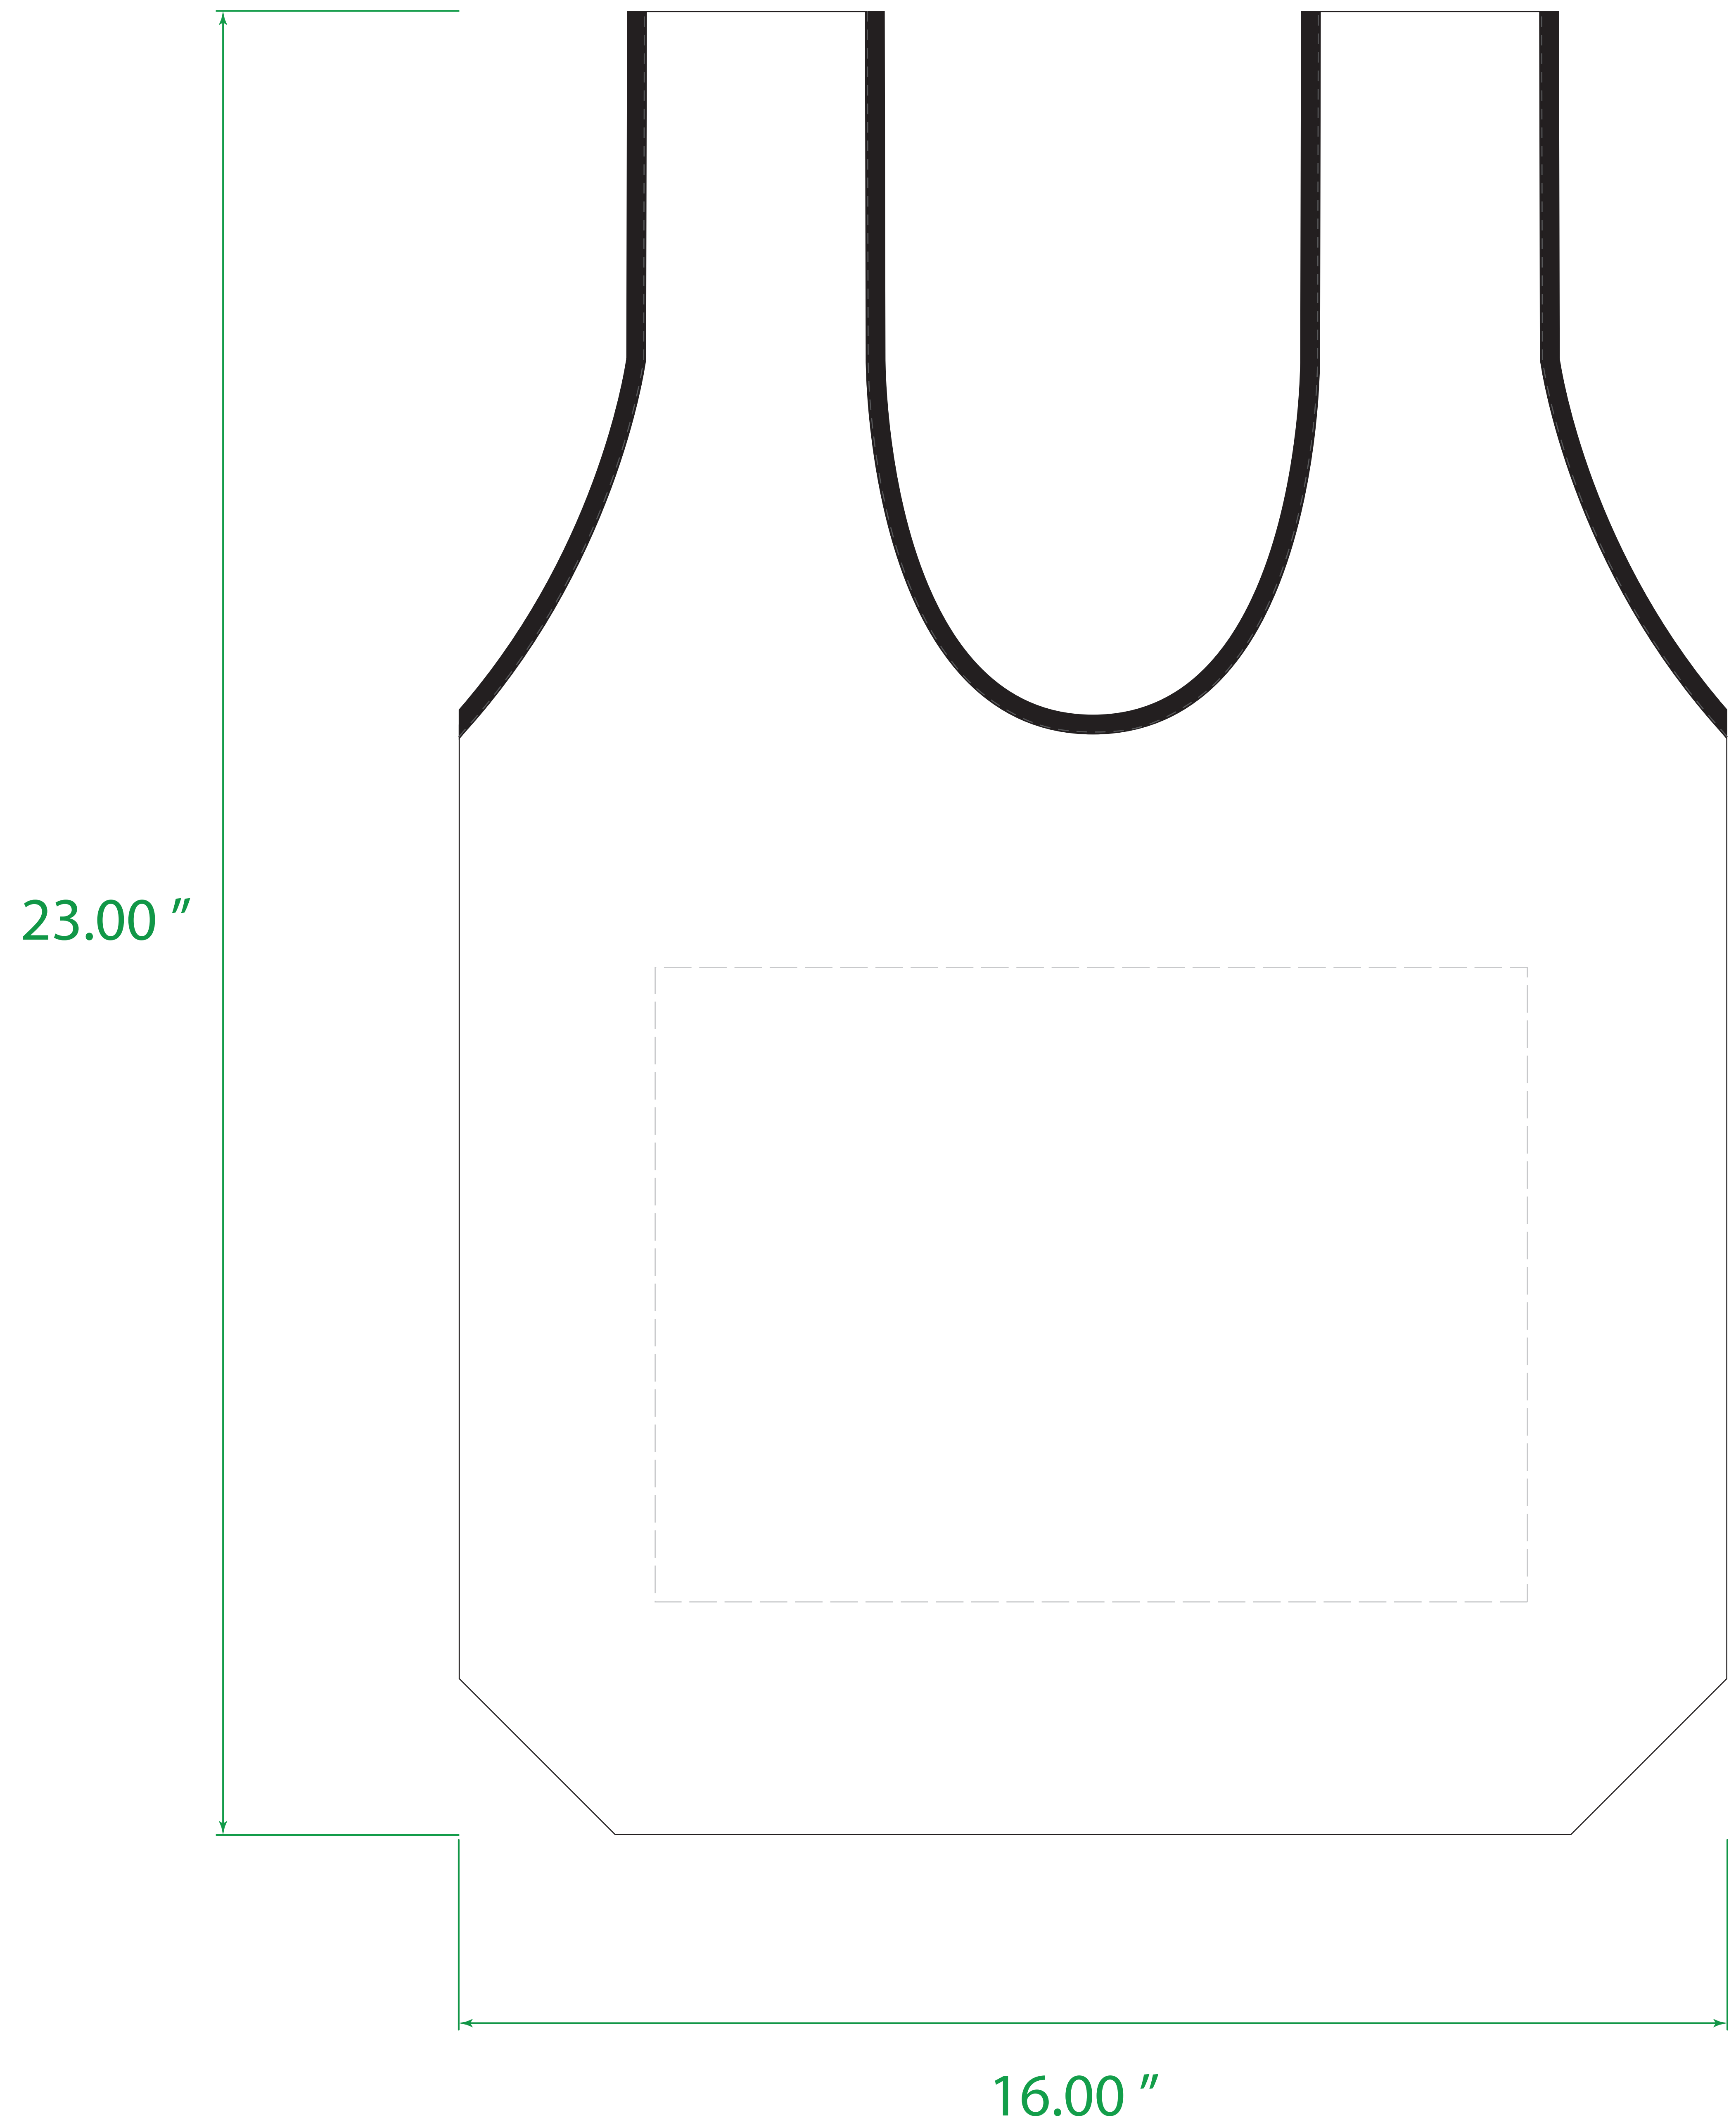

Available Product Colors:

Red (RED)

Binding Color ---

Bag Color ---

Fold-N-Go T-Shirt Handle Bag

Item#: 2FTH1623***

*** Insert color code

Size: 16(w) x 23(h) + 4(g)

Imprint Area:

Location 1 & 2: 11x8

Location 3 & 4 (Pouch): 3x3

Location 1

Location 2

PO#:

Imprint Size:

Imprint Color:

Product Color:

The colors on this page are RGB simulations of Pantone Colors. Actual colors may vary.