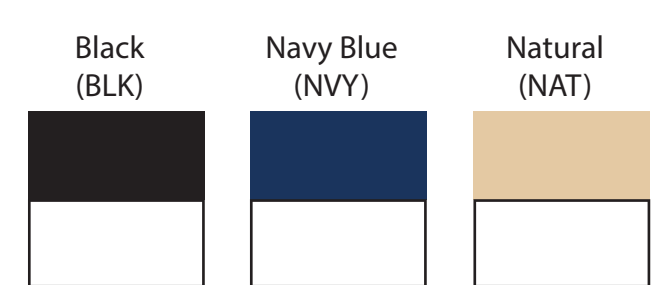

Available Product Colors:

Dualis Tote
Item#: 2DUA1612***
*** Insert color code
Size: 16(w) x 6(g) x 12(h)
Imprint Area: 12x8

Location 1

Location 2

PO#:
Imprint Size:
Imprint Color:
Product Color:

12.00 "

12.00 "

16.00 "

16.00 "

The colors on this page are RGB simulations of Pantone Colors. Actual colors may vary.