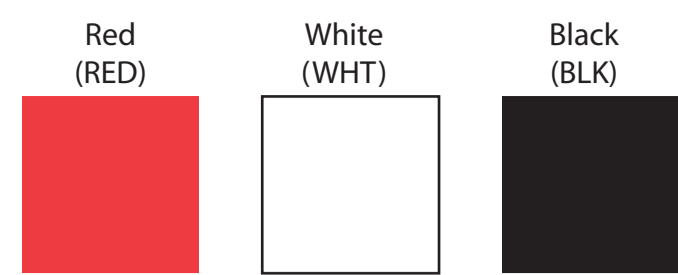

Available Product Colors:

Die Cut Handle Bag

Item#: 2DCT1518***

*** Insert color code

Size: 15(w) x 18(h) + 4(g)

Imprint Area: 8x8

PO#:

Imprint Size:

Imprint Color:

Product Color:

Location 1

Location 2

18.00 "

18.00 "

15.00 "

15.00 "

The colors on this page are RGB simulations of Pantone Colors. Actual colors may vary.