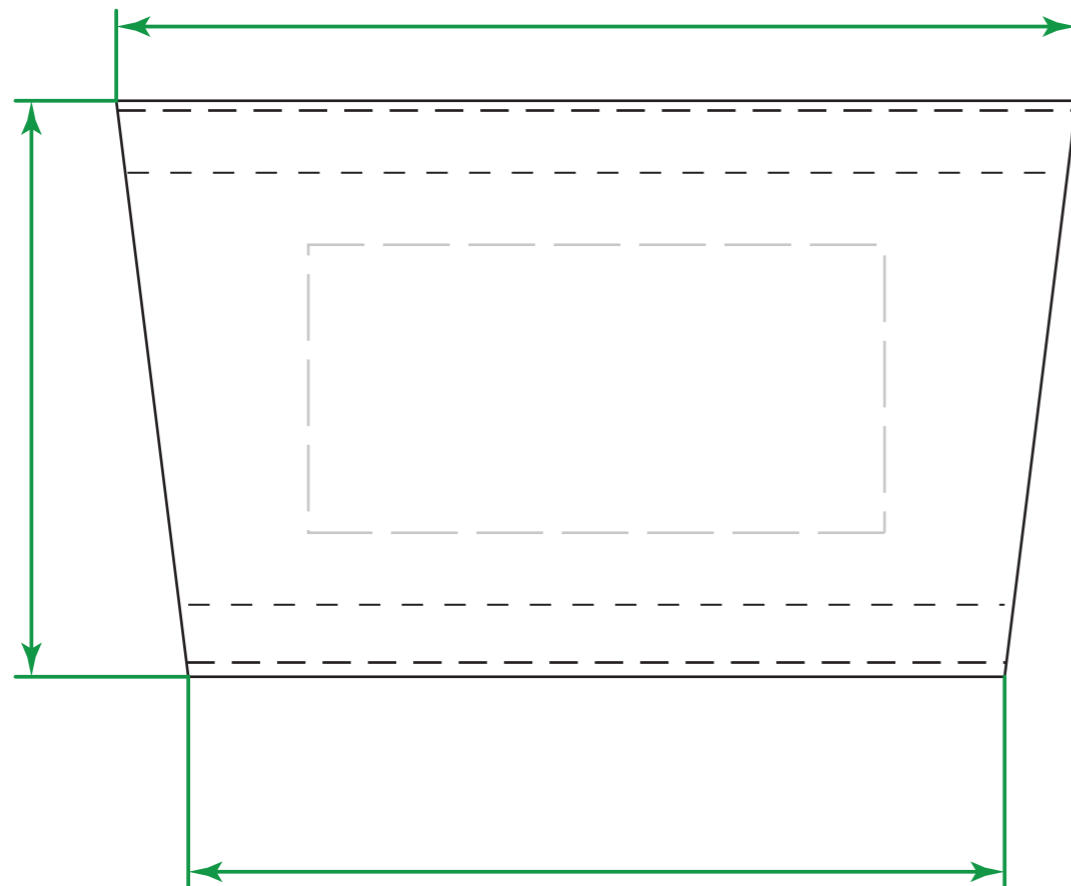

Available Product Colors:

Natural
(NAT)

Cotton Cup Sleeve

Item#: 2CSL0503NAT

Size: 5(w) x 3(h)

Imprint Area: 3x1.5

PO#:

Imprint Size:

Imprint Color:

Product Color:

Location 1

5.00 "

3.00 "

4.25 "

2.00 "

3.75 "