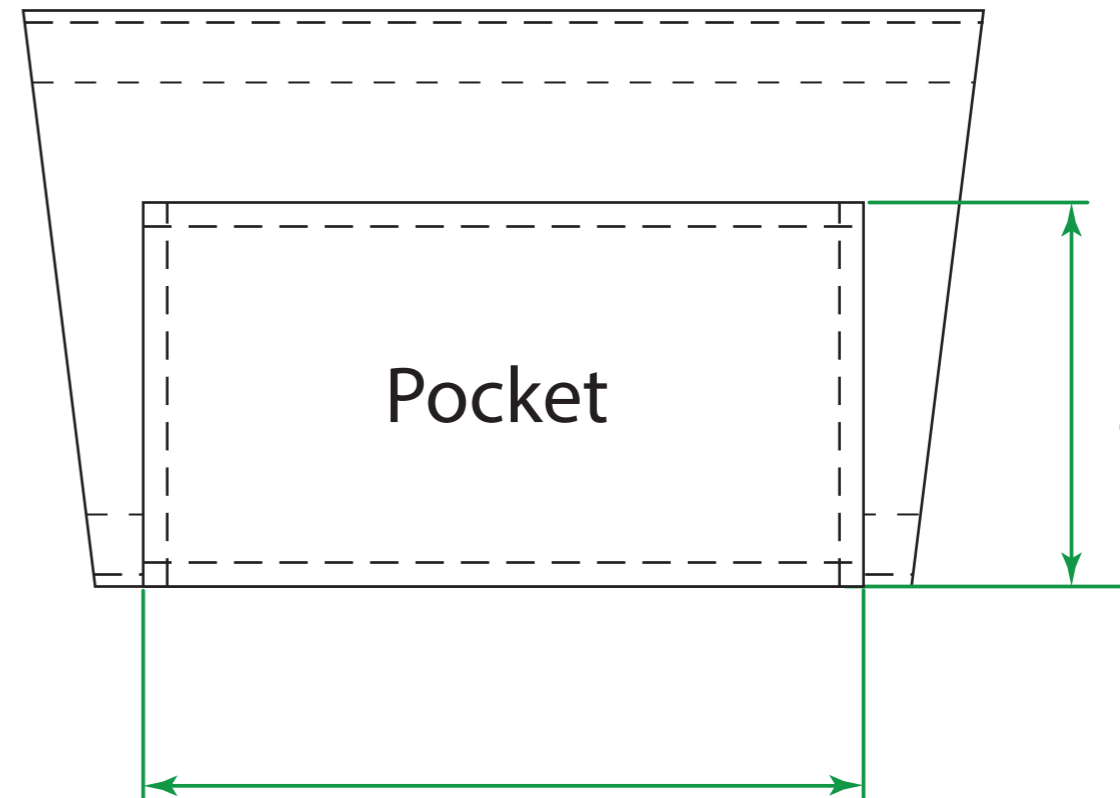

Available Product Colors:

Natural
(NAT)

Cotton Cup Sleeve

Item#: 2CSL0503NAT

Size: 5(w) x 3(h)

Imprint Area: 3x1.5

PO#:

Imprint Size:

Imprint Color:

Product Color:

Location 1

5.00 "

3.00 "

4.25 "

2.00 "

3.75 "