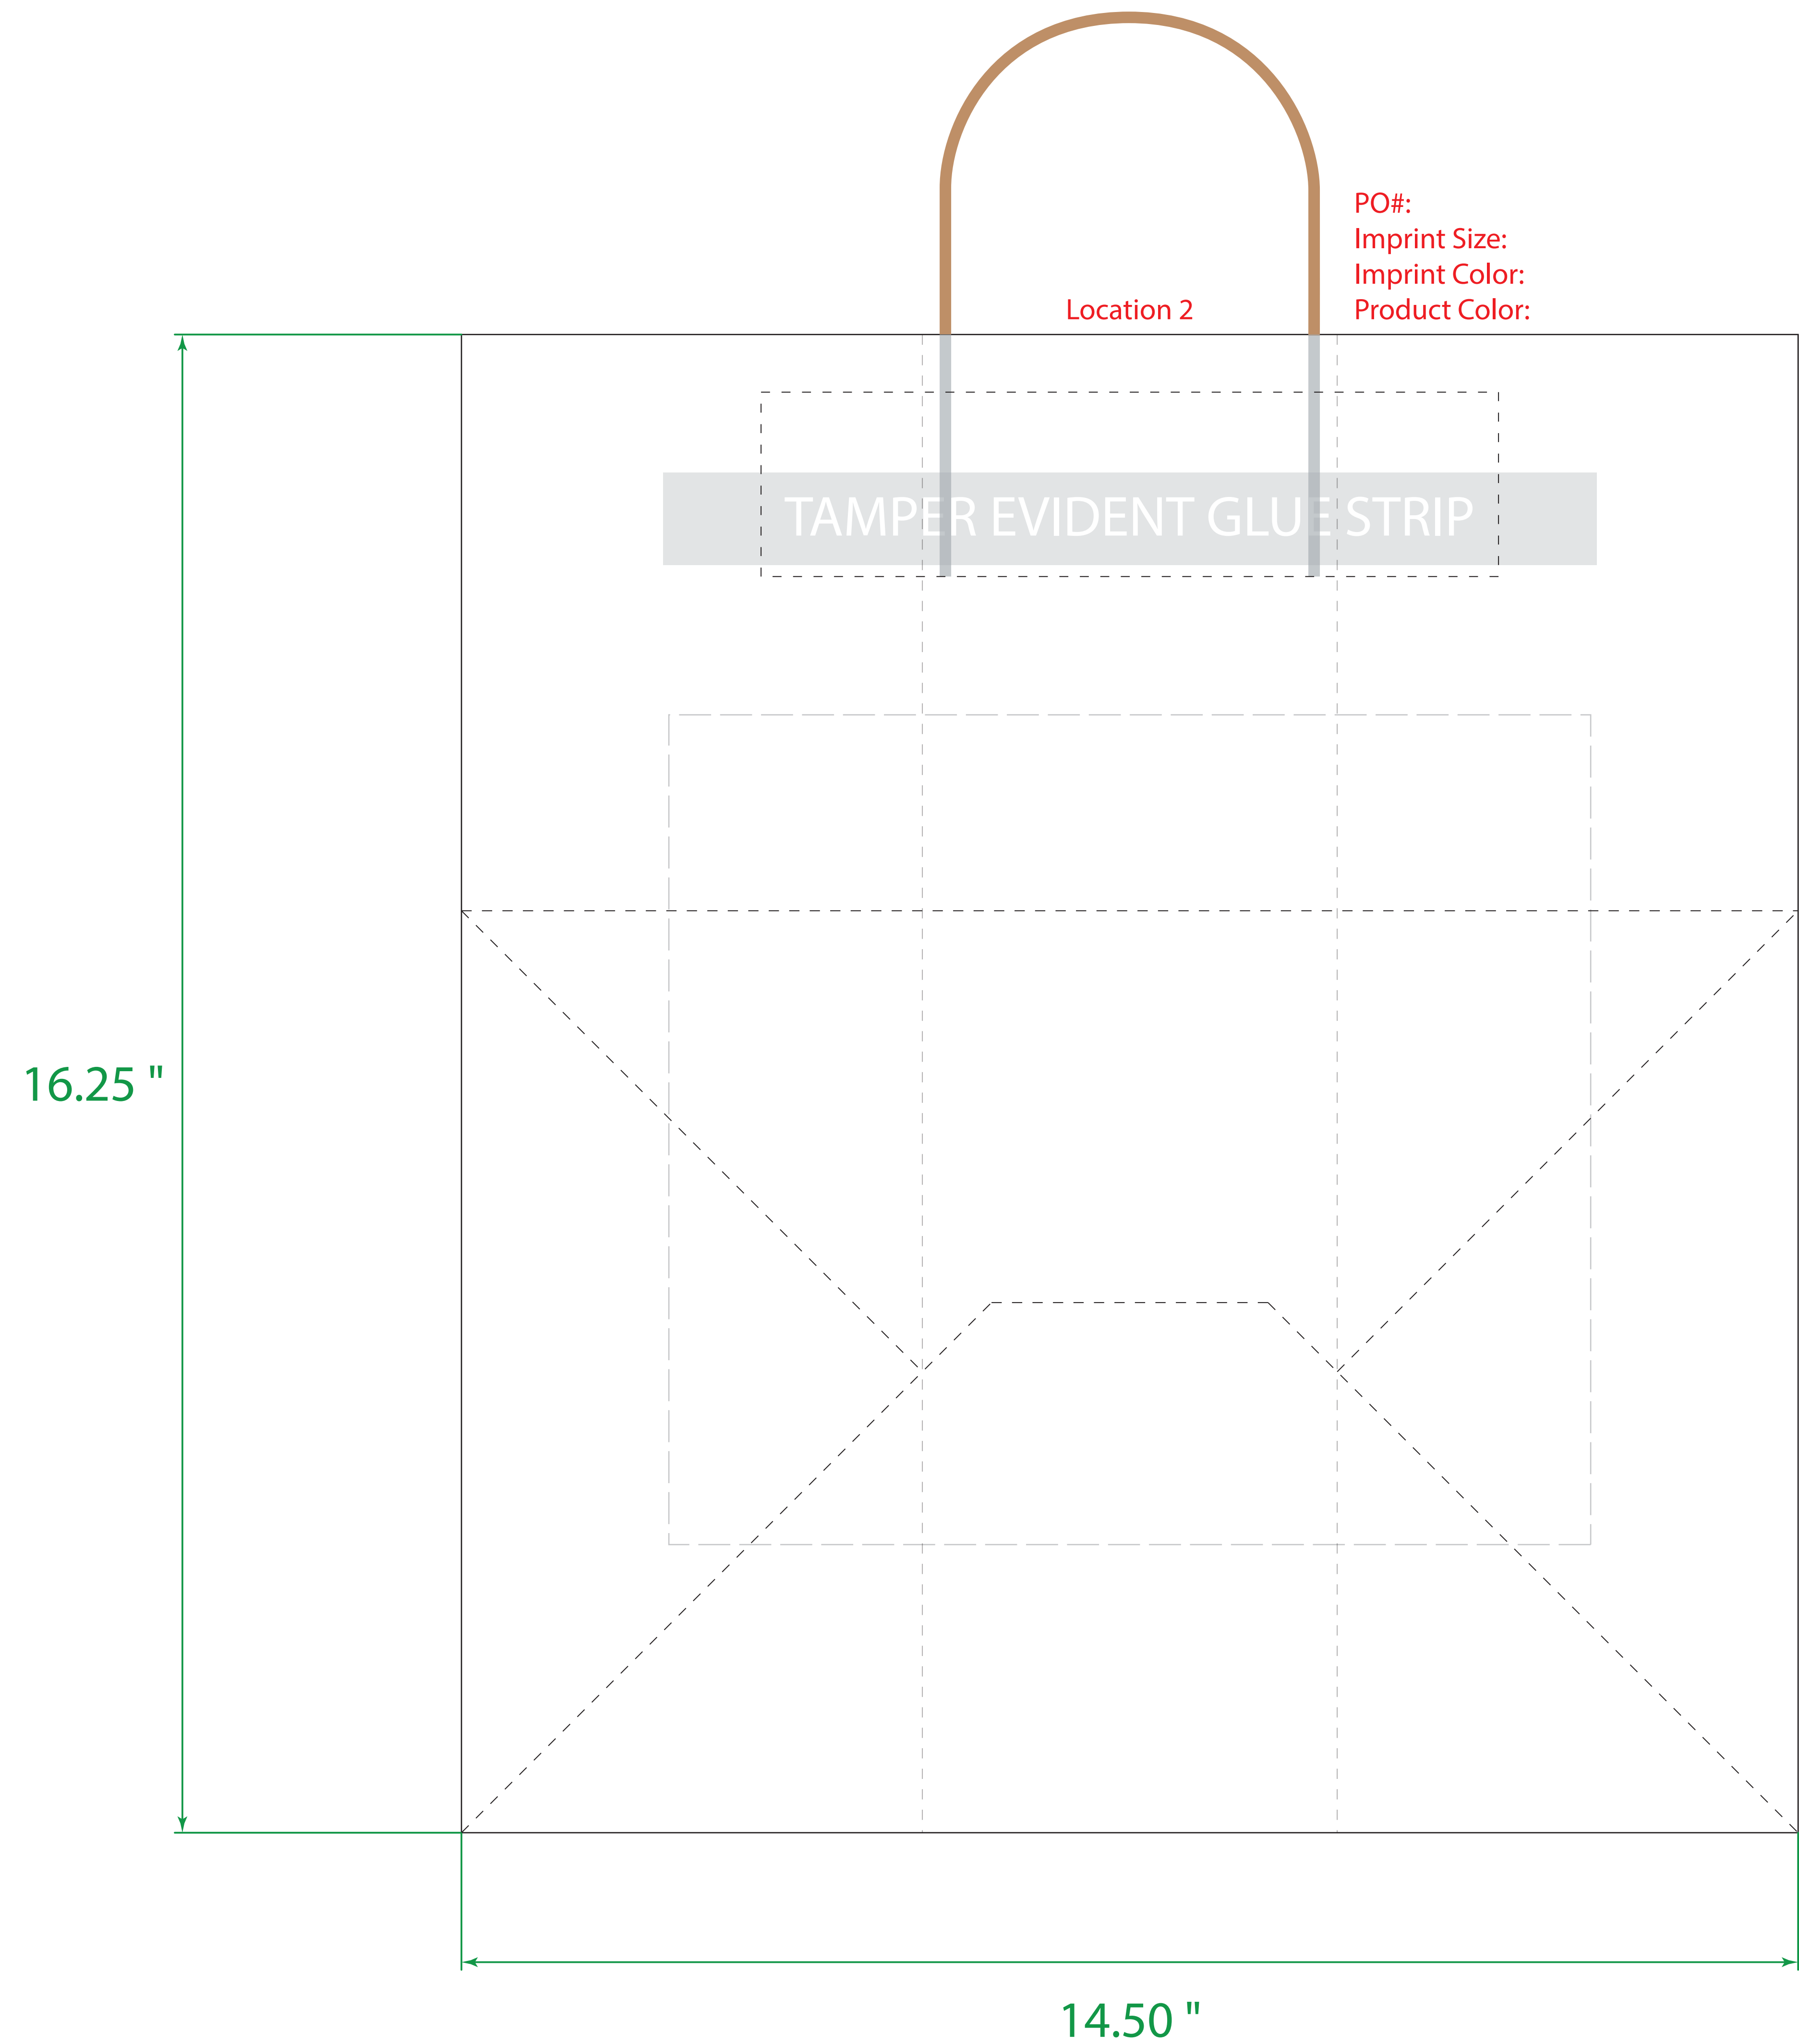

Available Product Colors:
Natural Kraft
(NAT)

Tamper Evident Shopping Bag
Item#: 1TES1416***
*** Insert color code
Size: 14.5(w) x 10(g) x 16.25(h)
Imprint Area: 10x9

The colors on this page are RGB simulations of Pantone Colors. Actual colors may vary.