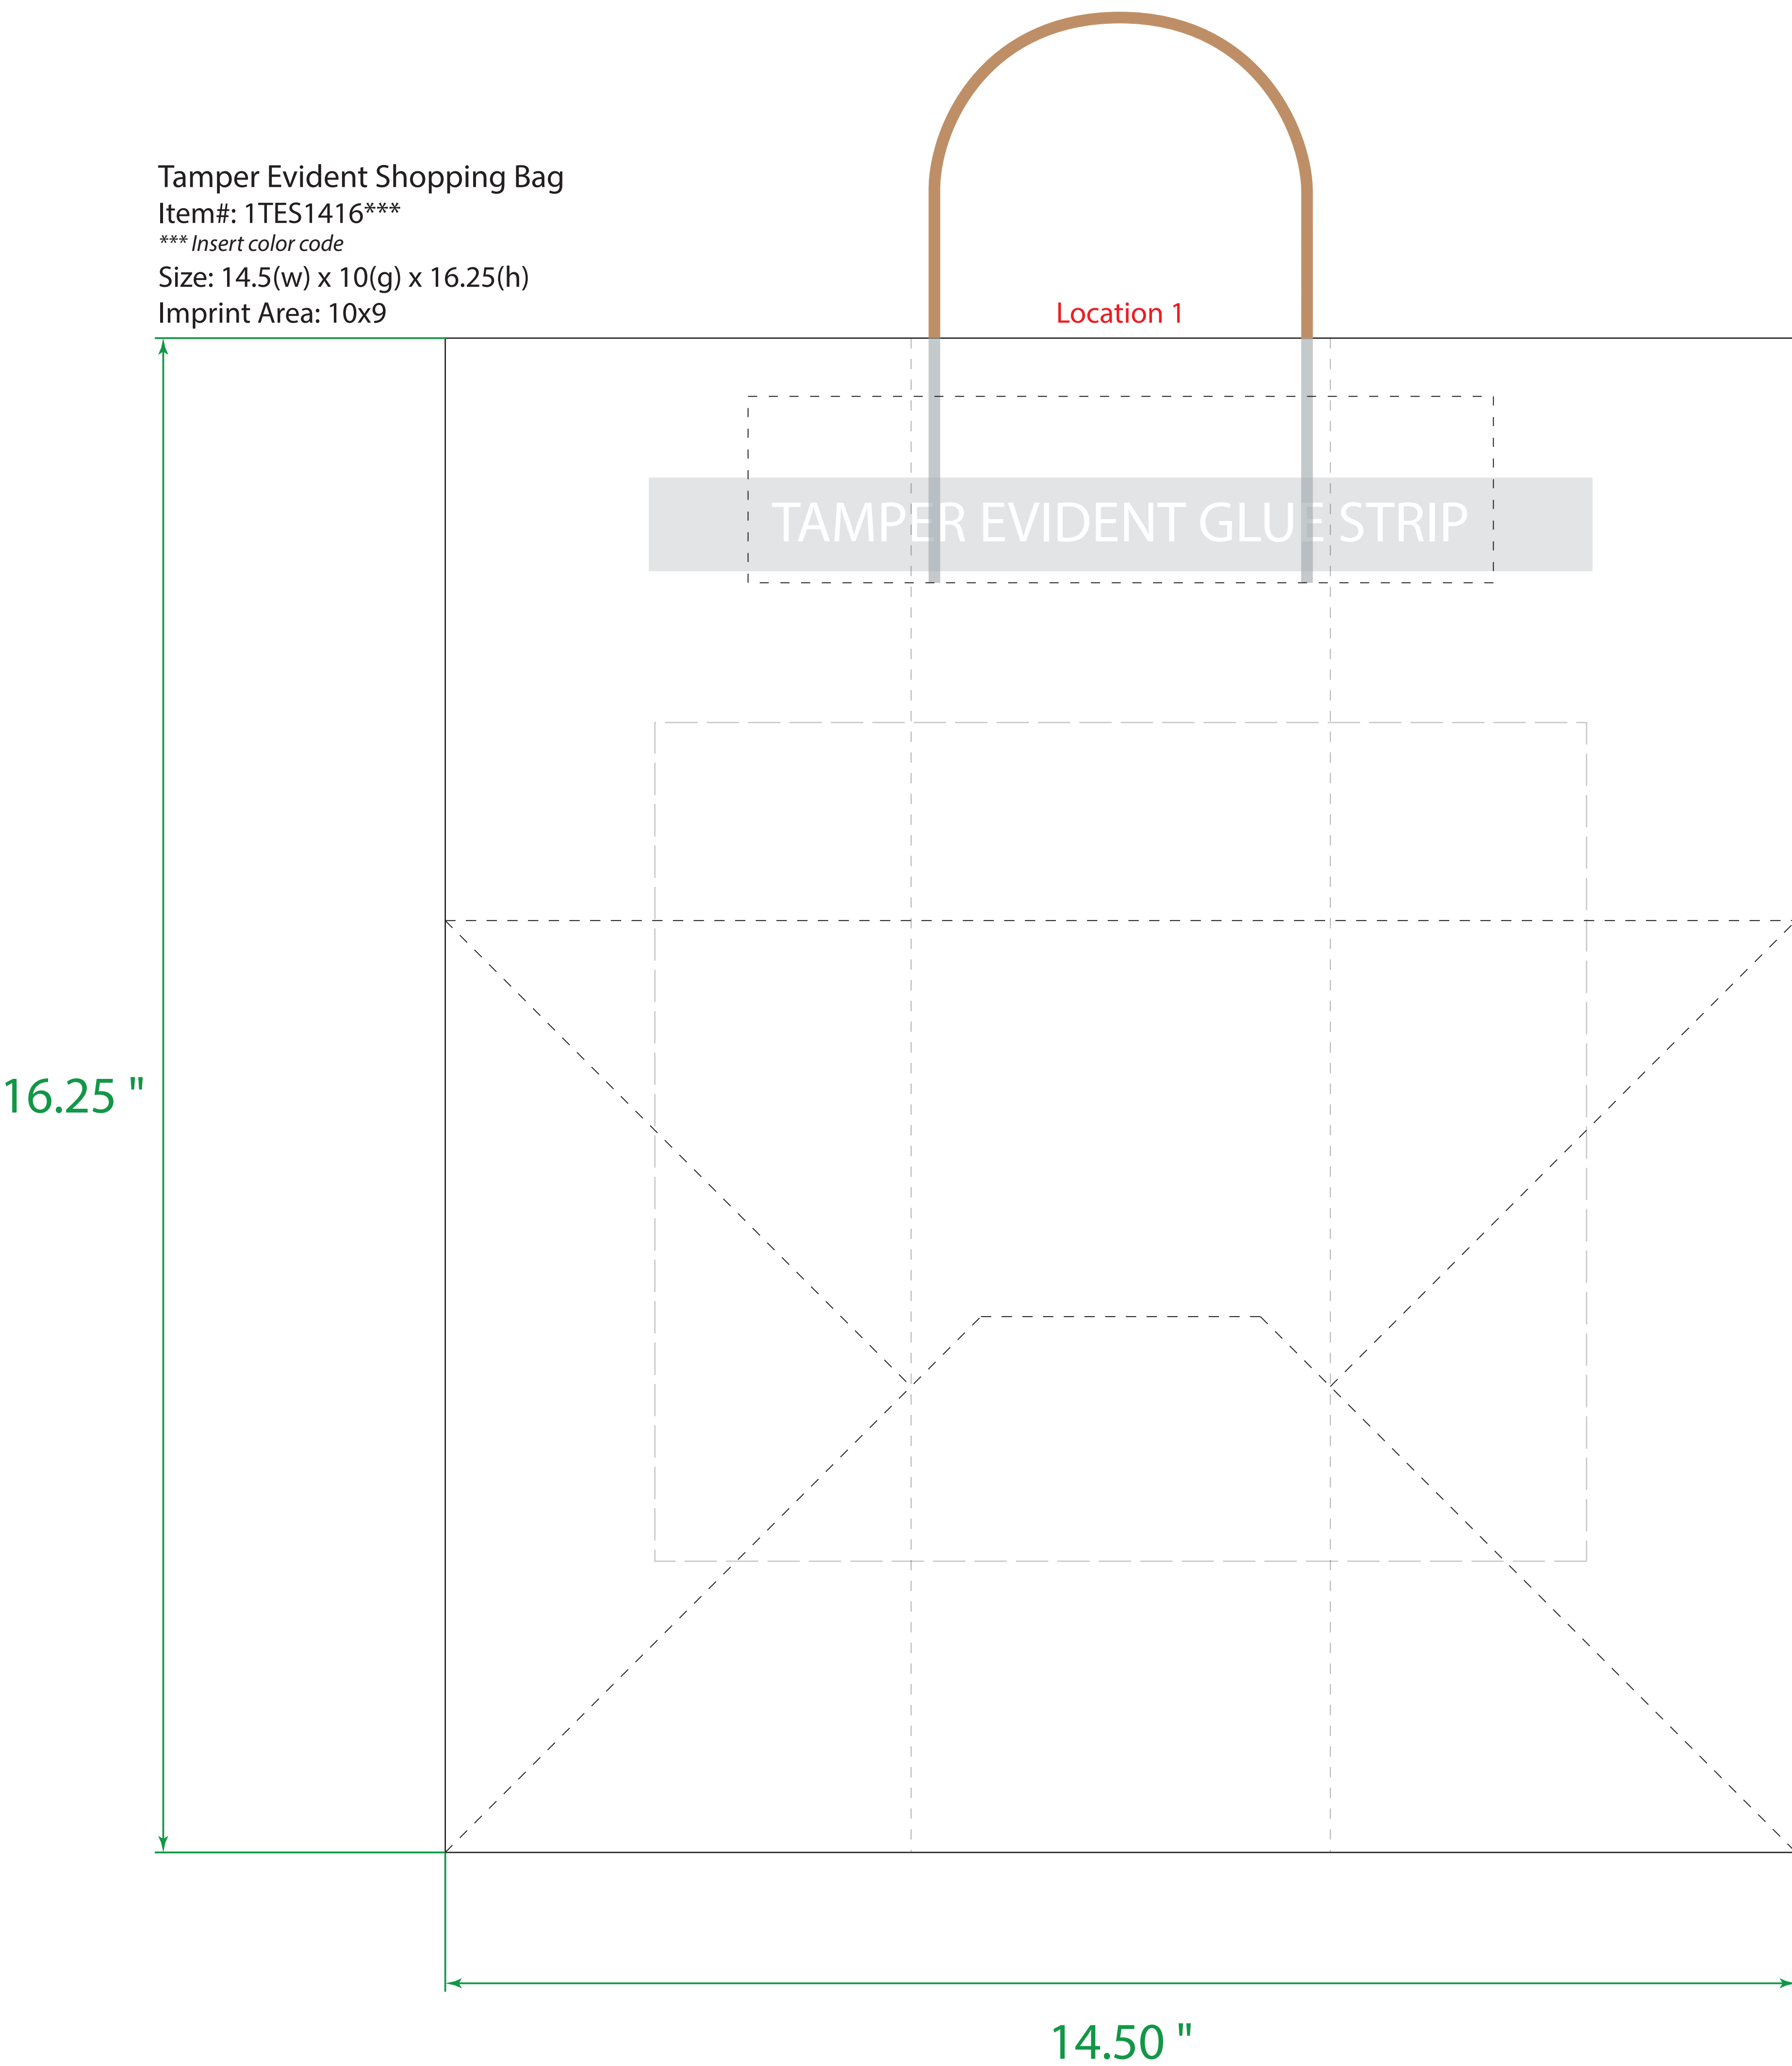

Available Product Colors:
Natural Kraft
(NAT)

Tamper Evident Shopping Bag
Item#: 1TES1416***
*** Insert color code
Size: 14.5(w) x 10(g) x 16.25(h)
Imprint Area: 10x9

The colors on this page are RGB simulations of Pantone Colors. Actual colors may vary.