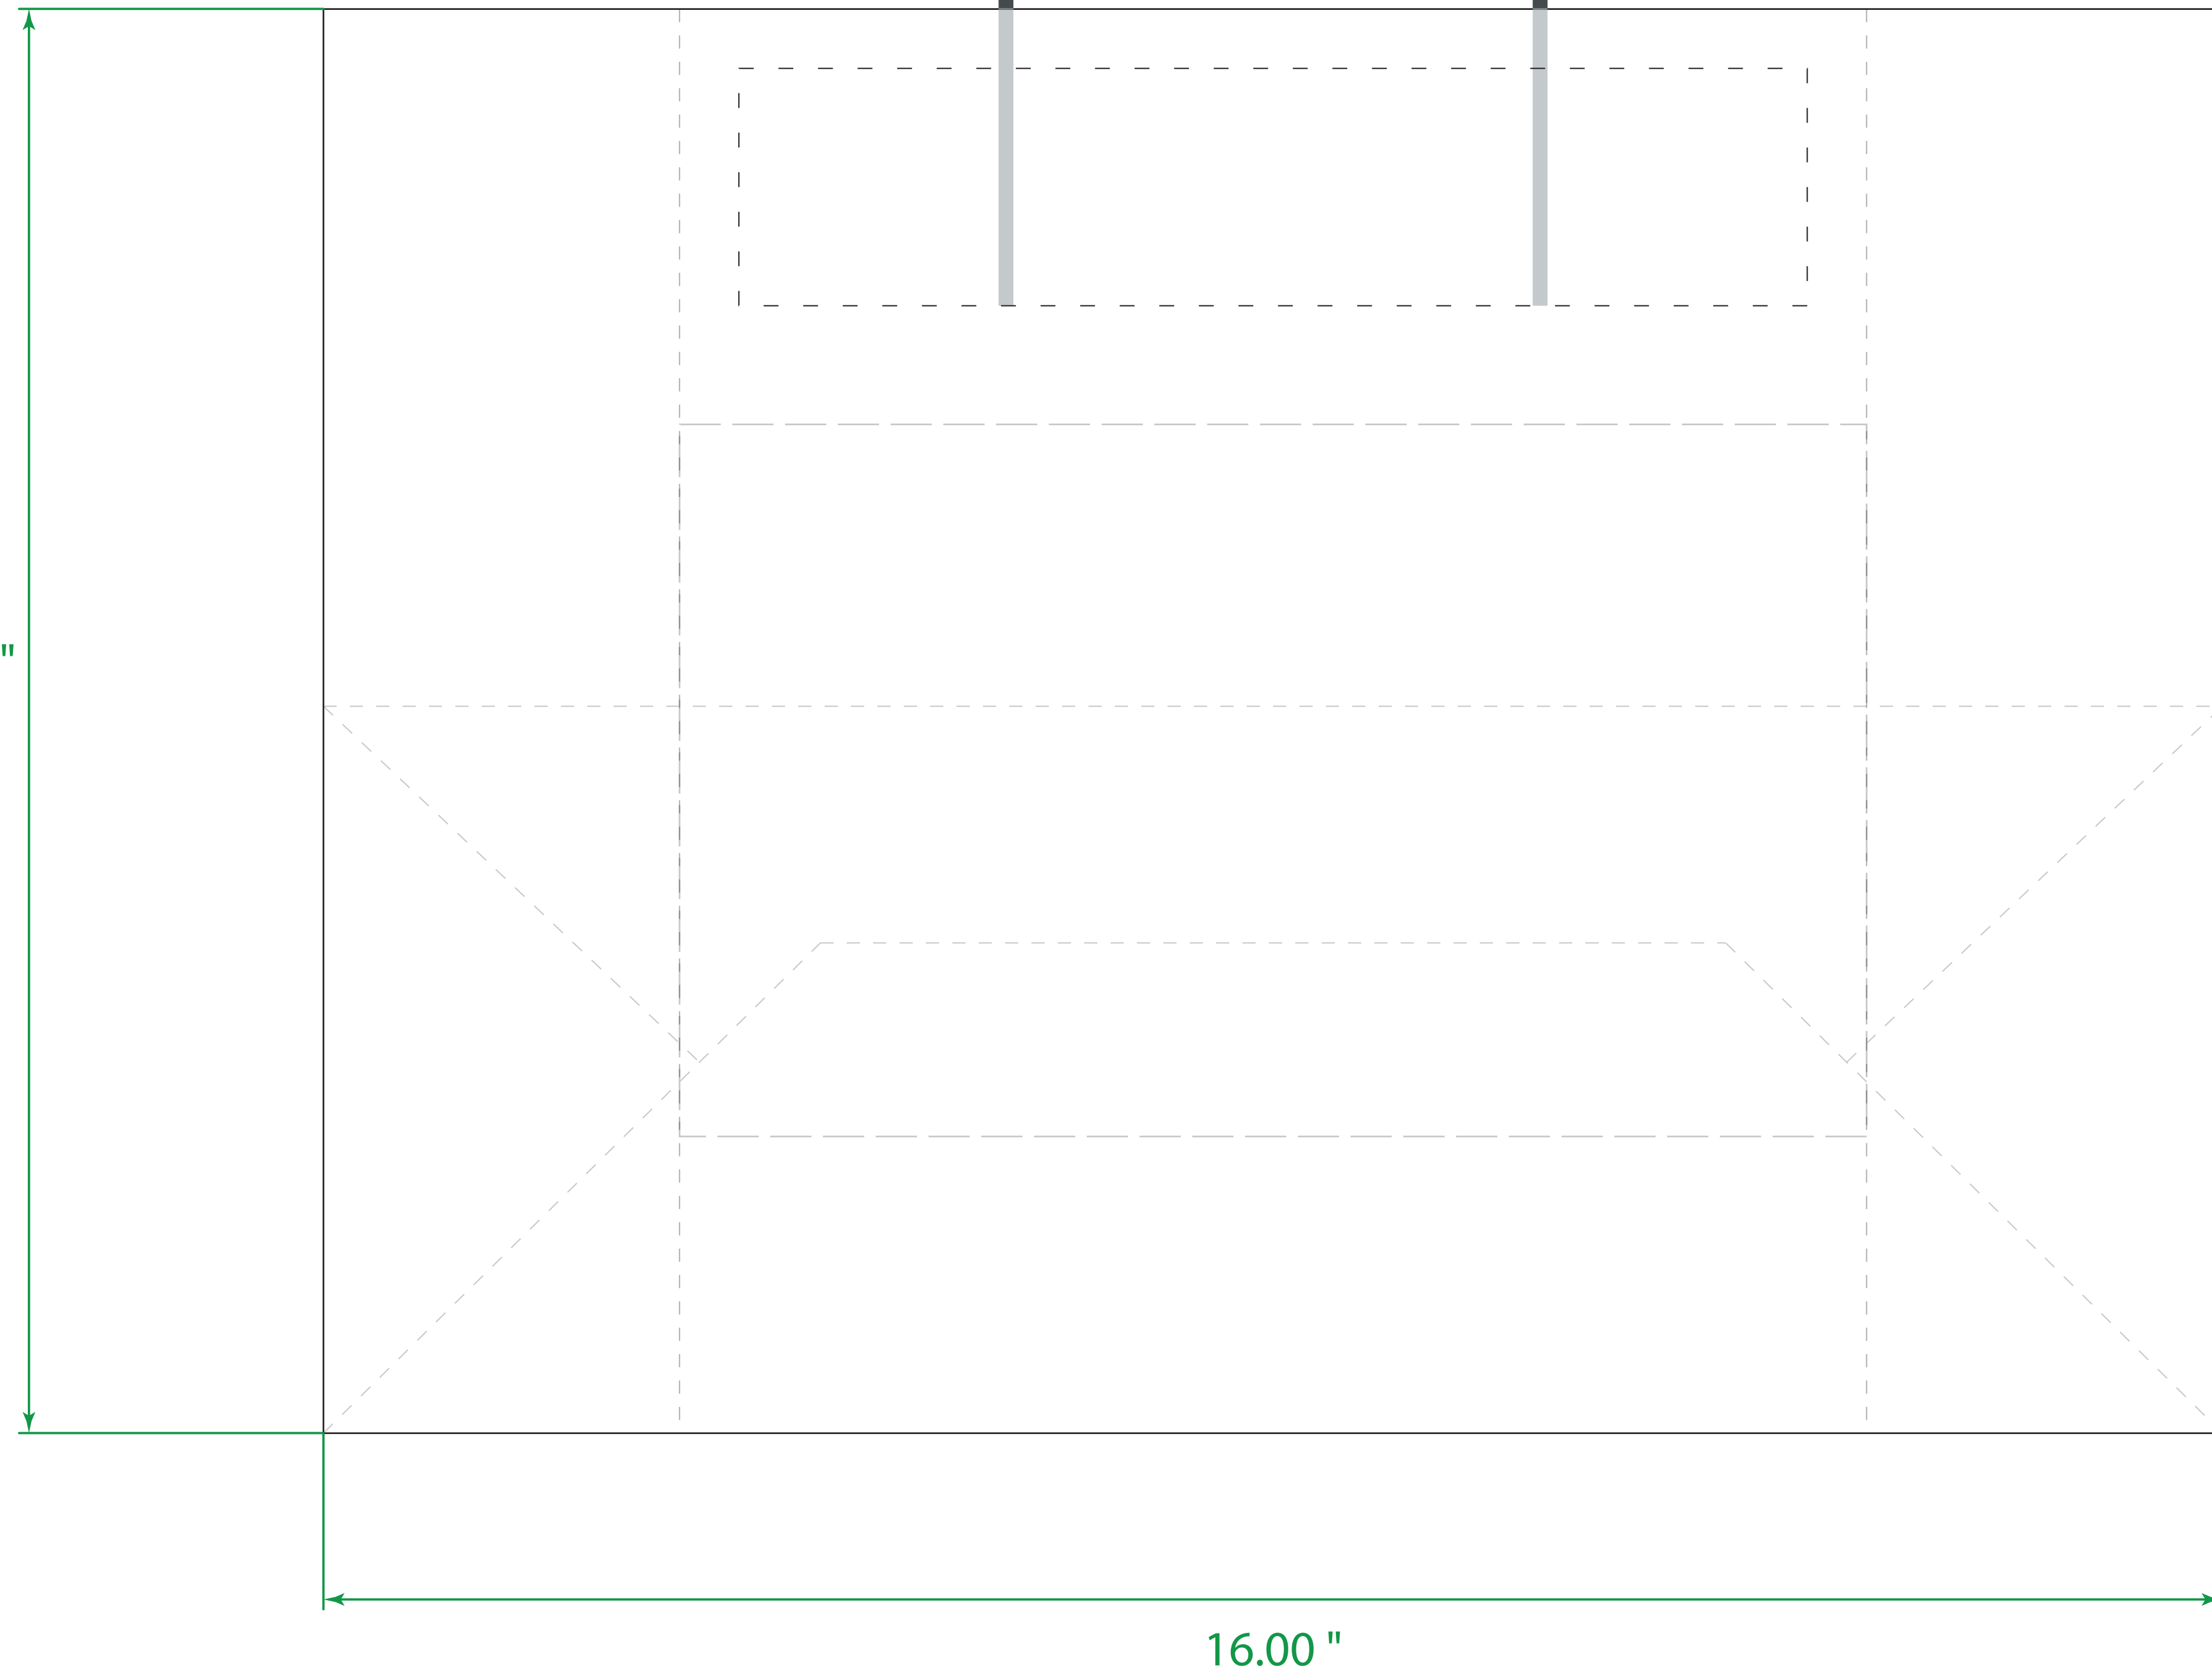

Available Product Colors:

Solid Tinted Kraft Shopping Bag

Item#: 1STK1612***

*** Insert color code

Size: 16(w) x 6(g) x 12(h)

Imprint Area: 10x6

The colors on this page are RGB simulations of Pantone Colors. Actual colors may vary.