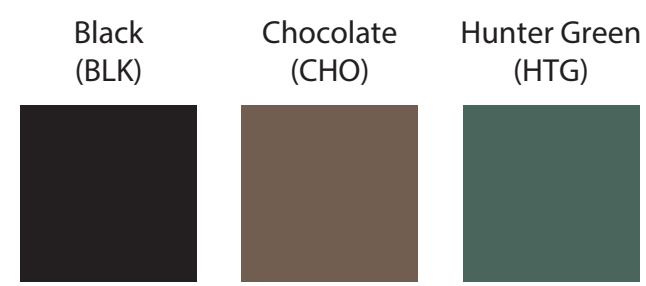

Available Product Colors:

Solid Tinted Kraft Shopping Bag

Item#: 1STK1612***

*** Insert color code

Size: 16(w) x 6(g) x 12(h)

Imprint Area: 10x6

The colors on this page are RGB simulations of Pantone Colors. Actual colors may vary.