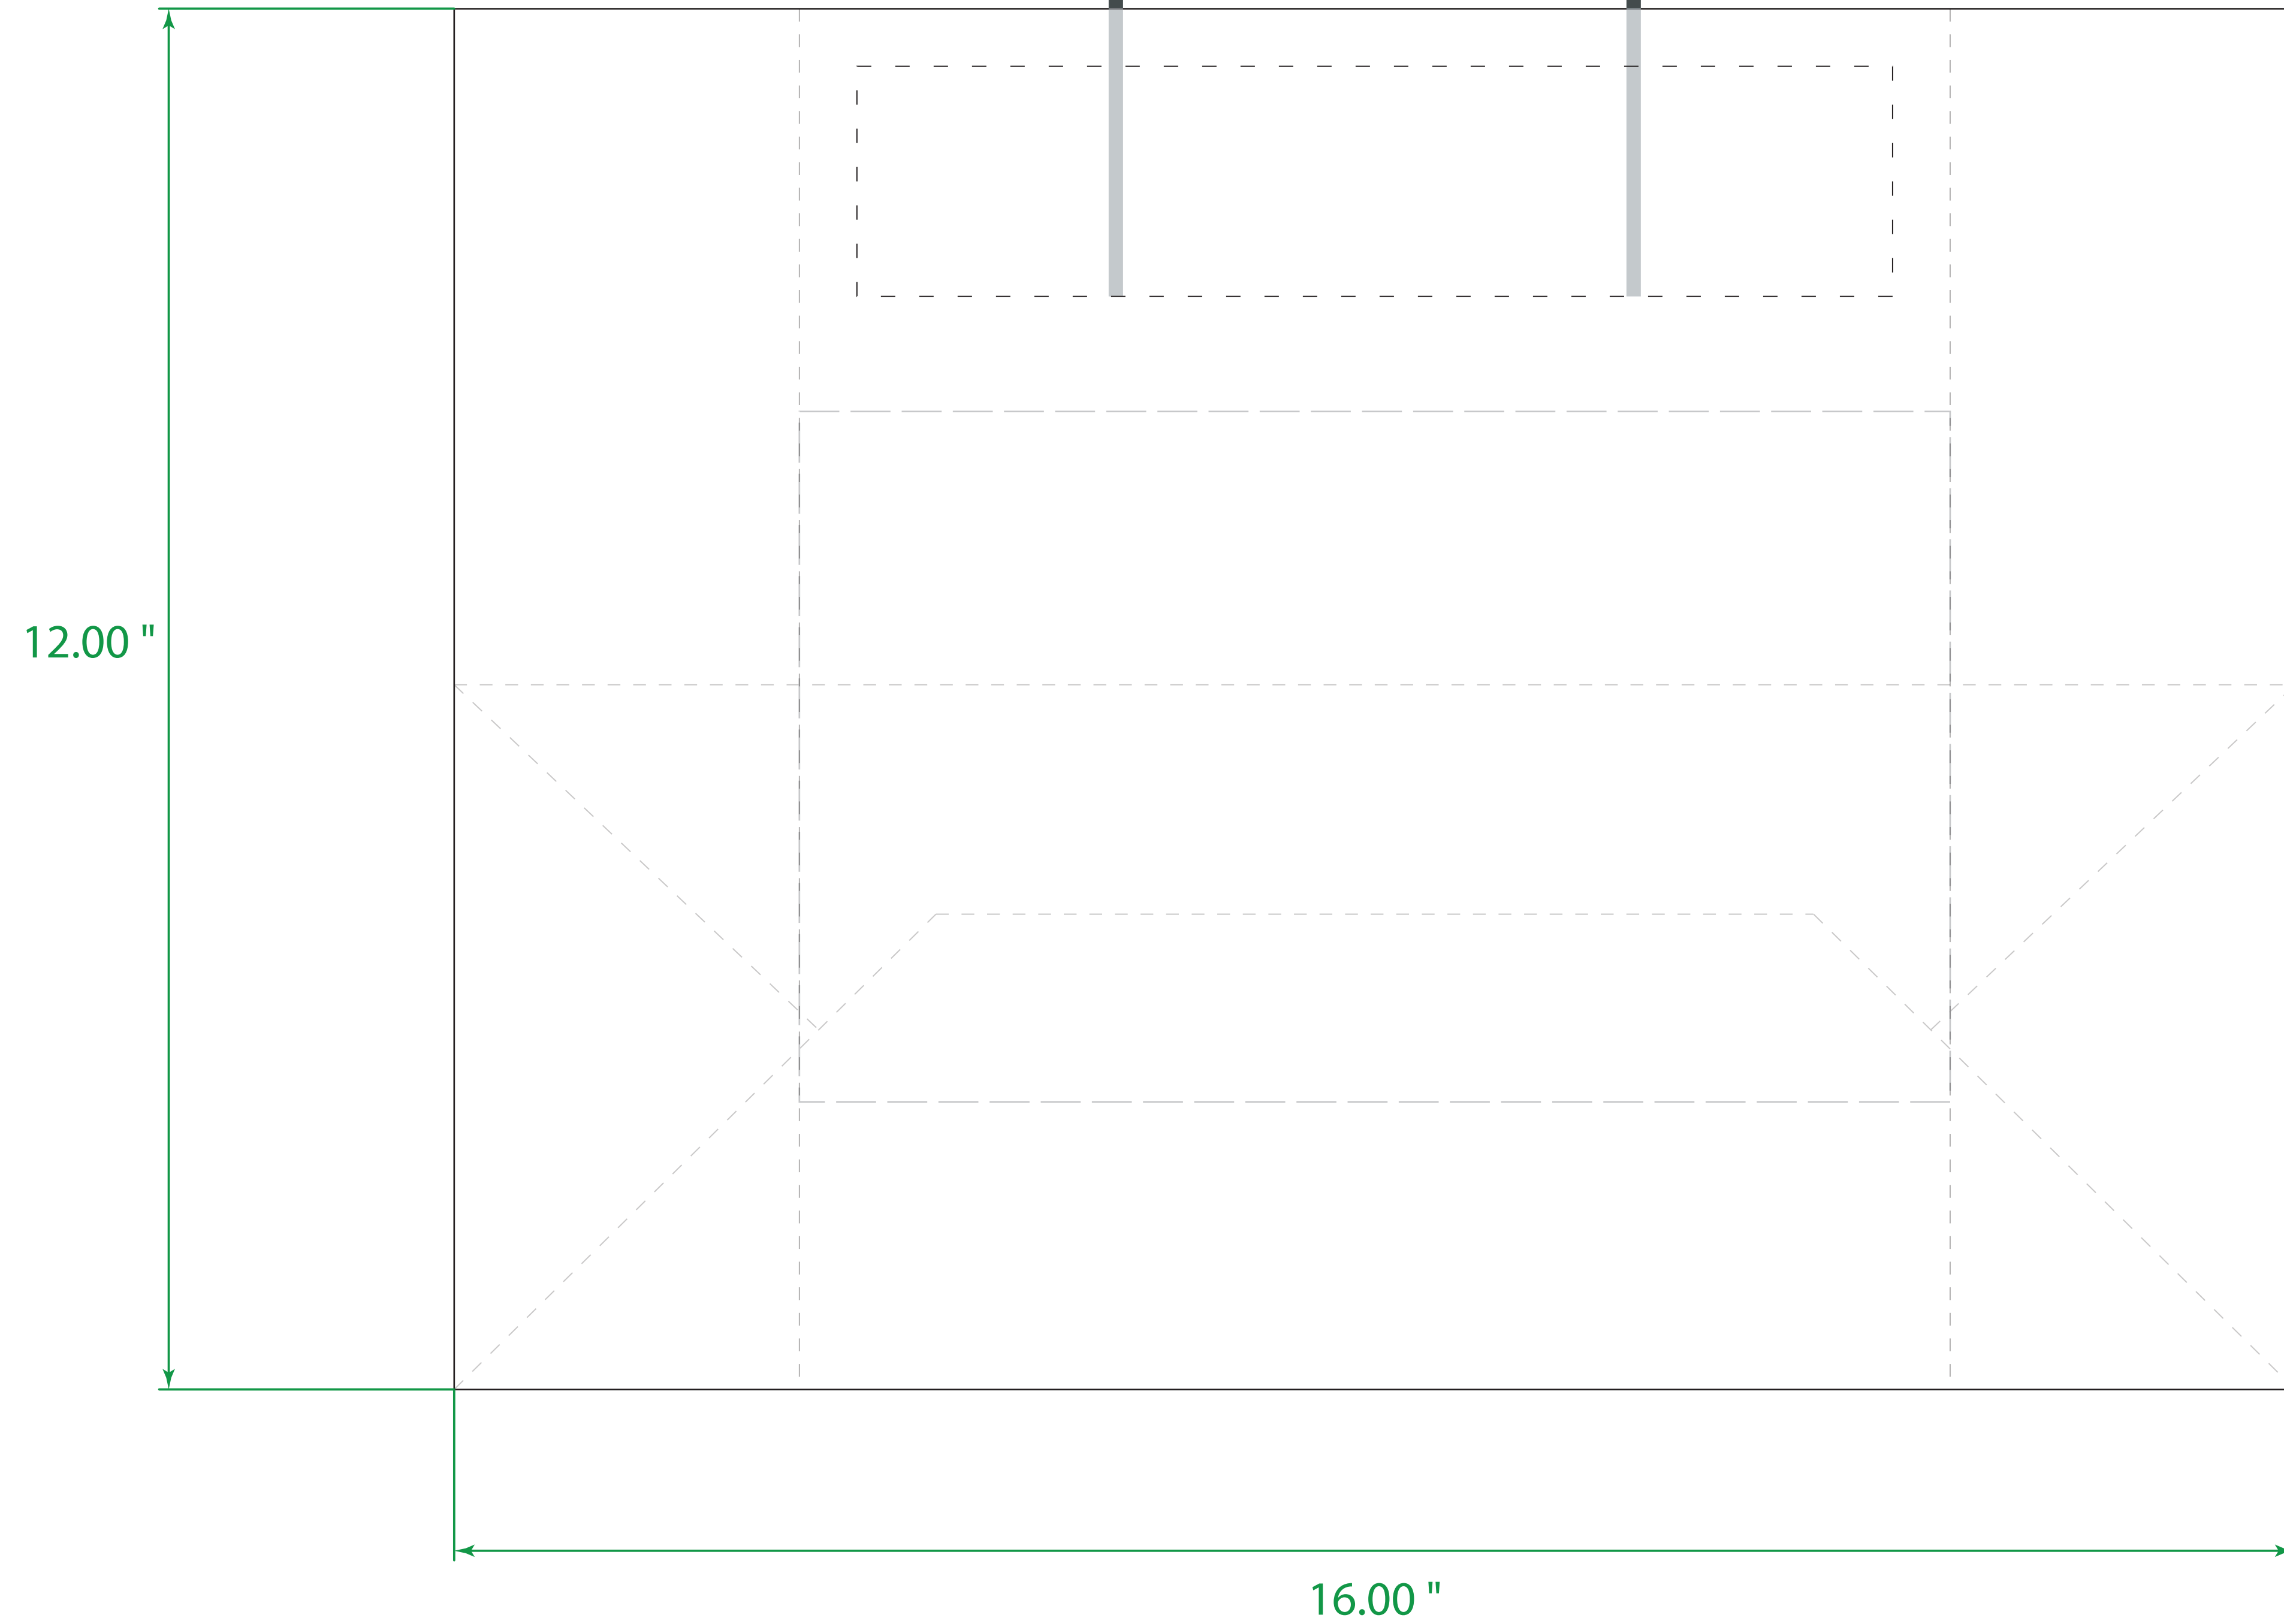

Available Product Colors:

Solid Tinted Kraft Shopping Bag

Item#: 1STK1612***

*** Insert color code

Size: 16(w) x 6(g) x 12(h)

Imprint Area: 10x6

The colors on this page are RGB simulations of Pantone Colors. Actual colors may vary.