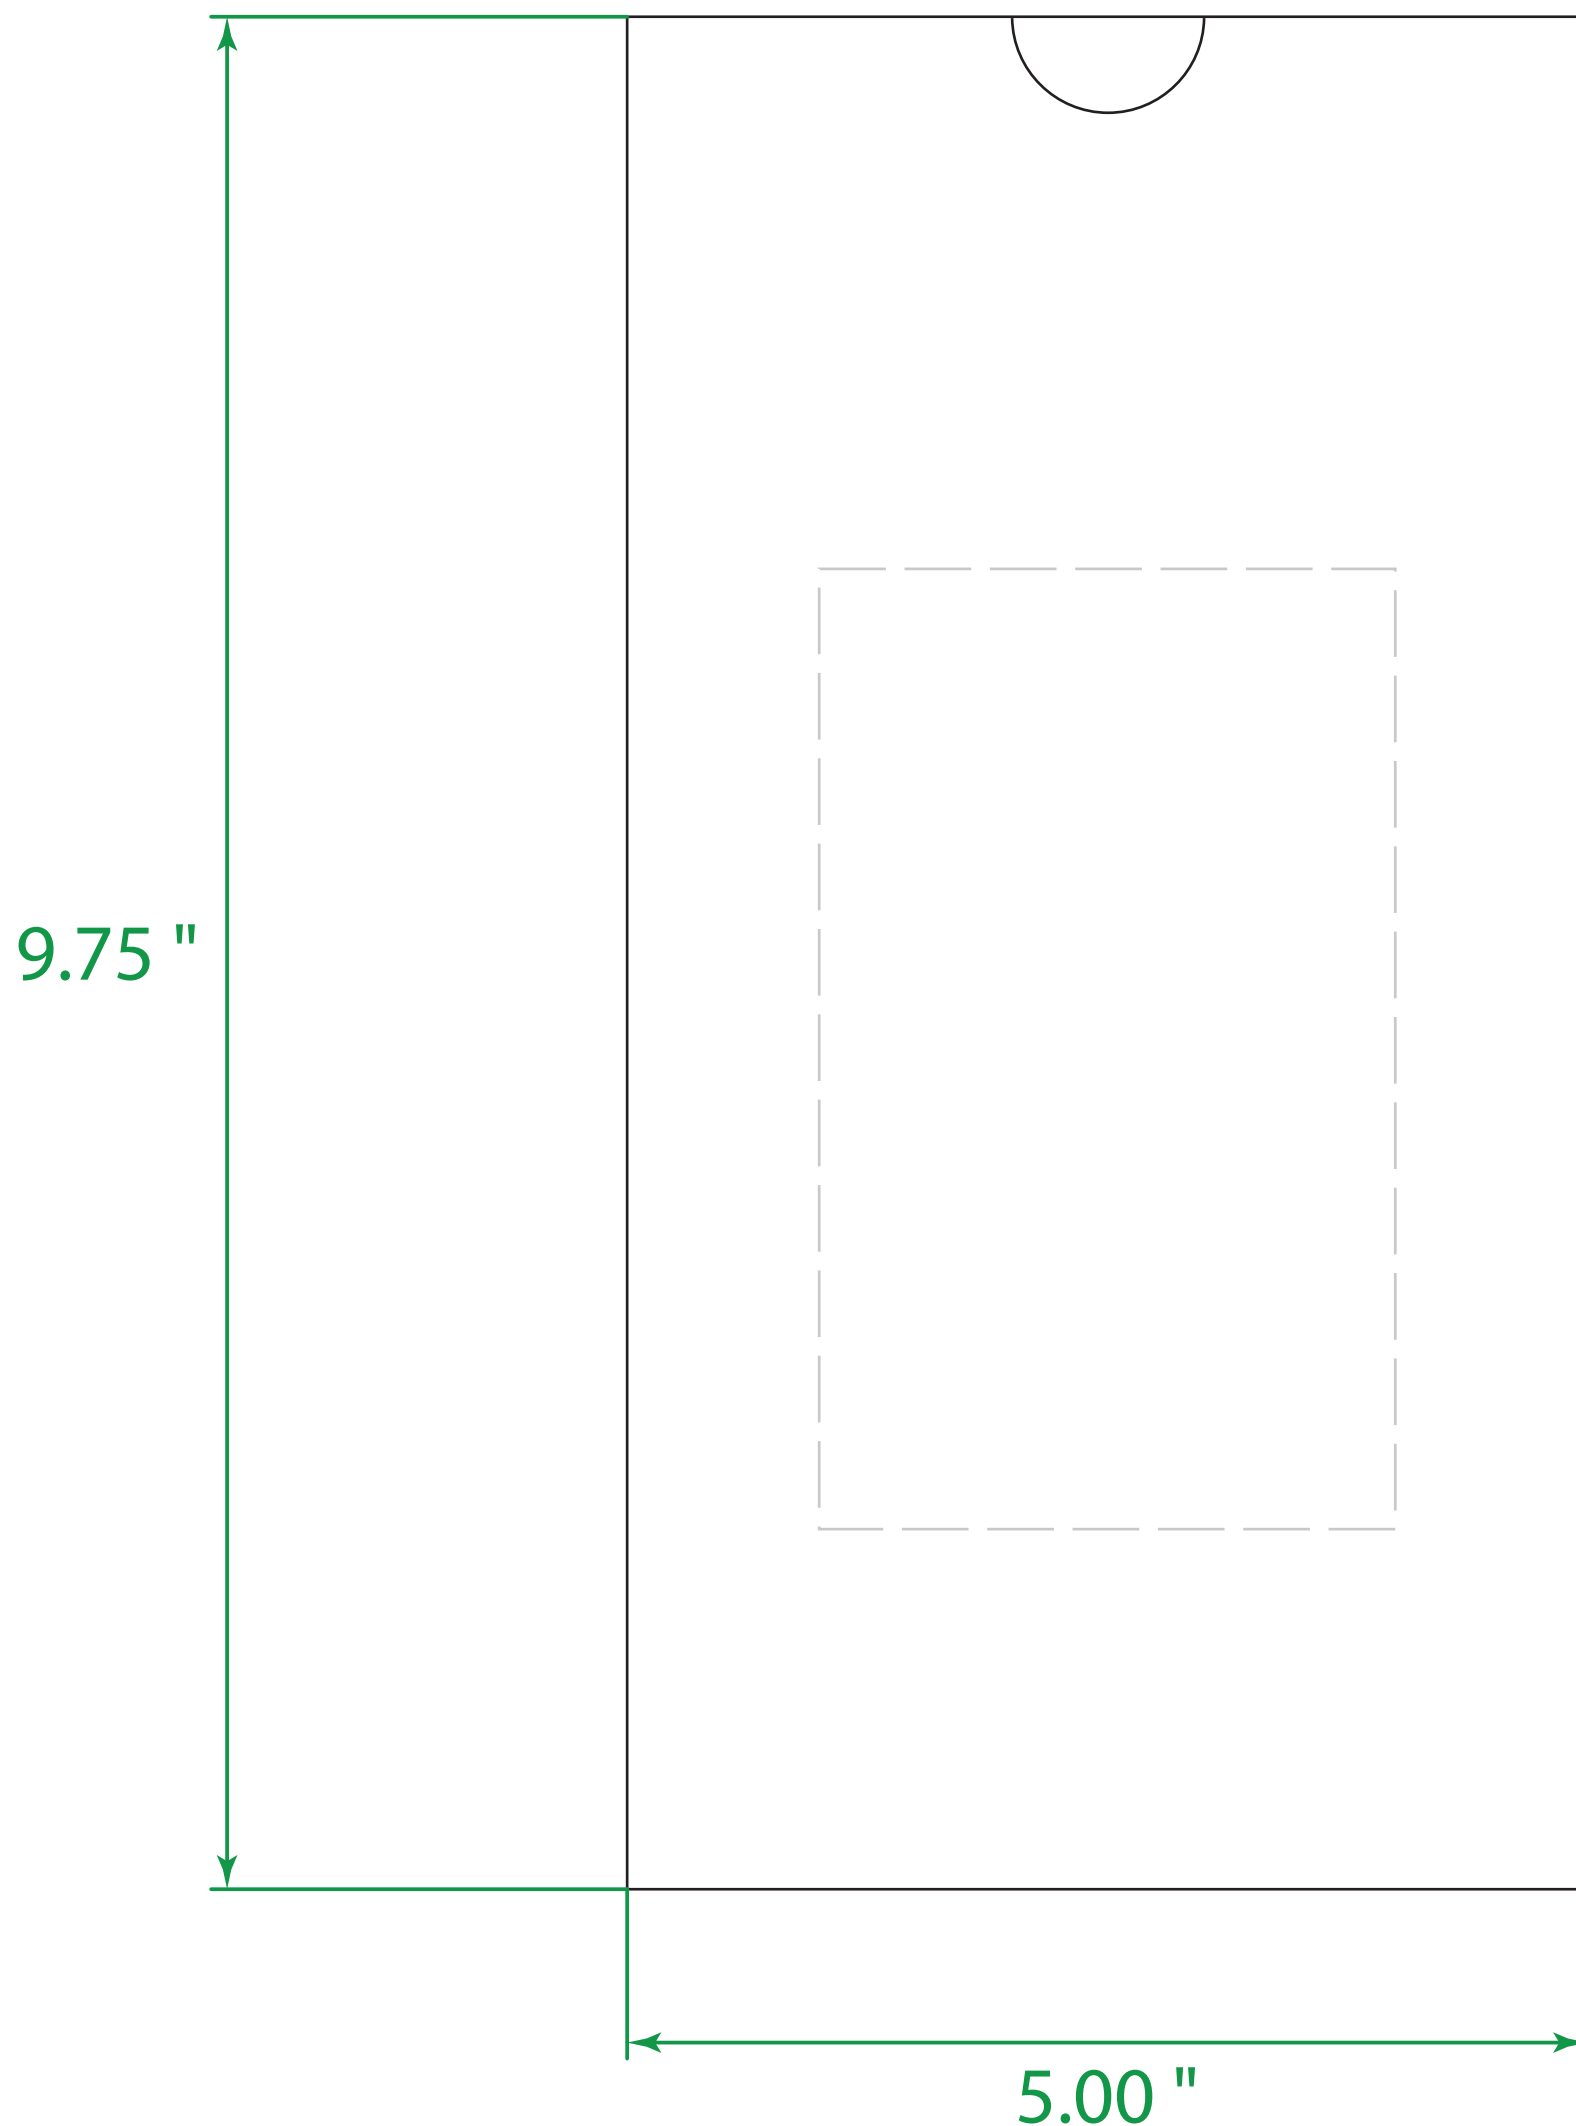

Available Product Colors:

Natural Kraft
(NAT)

White
(WHT)

SOS BAGS

Item#: 1SOS0509***

*** Insert color code

Size: 5(w) x 3.125(g) x 9.75(h)

Imprint Area: 3x5

PO#:

Imprint Size:

Imprint Color:

Product Color:

The colors on this page are RGB simulations of Pantone Colors. Actual colors may vary.