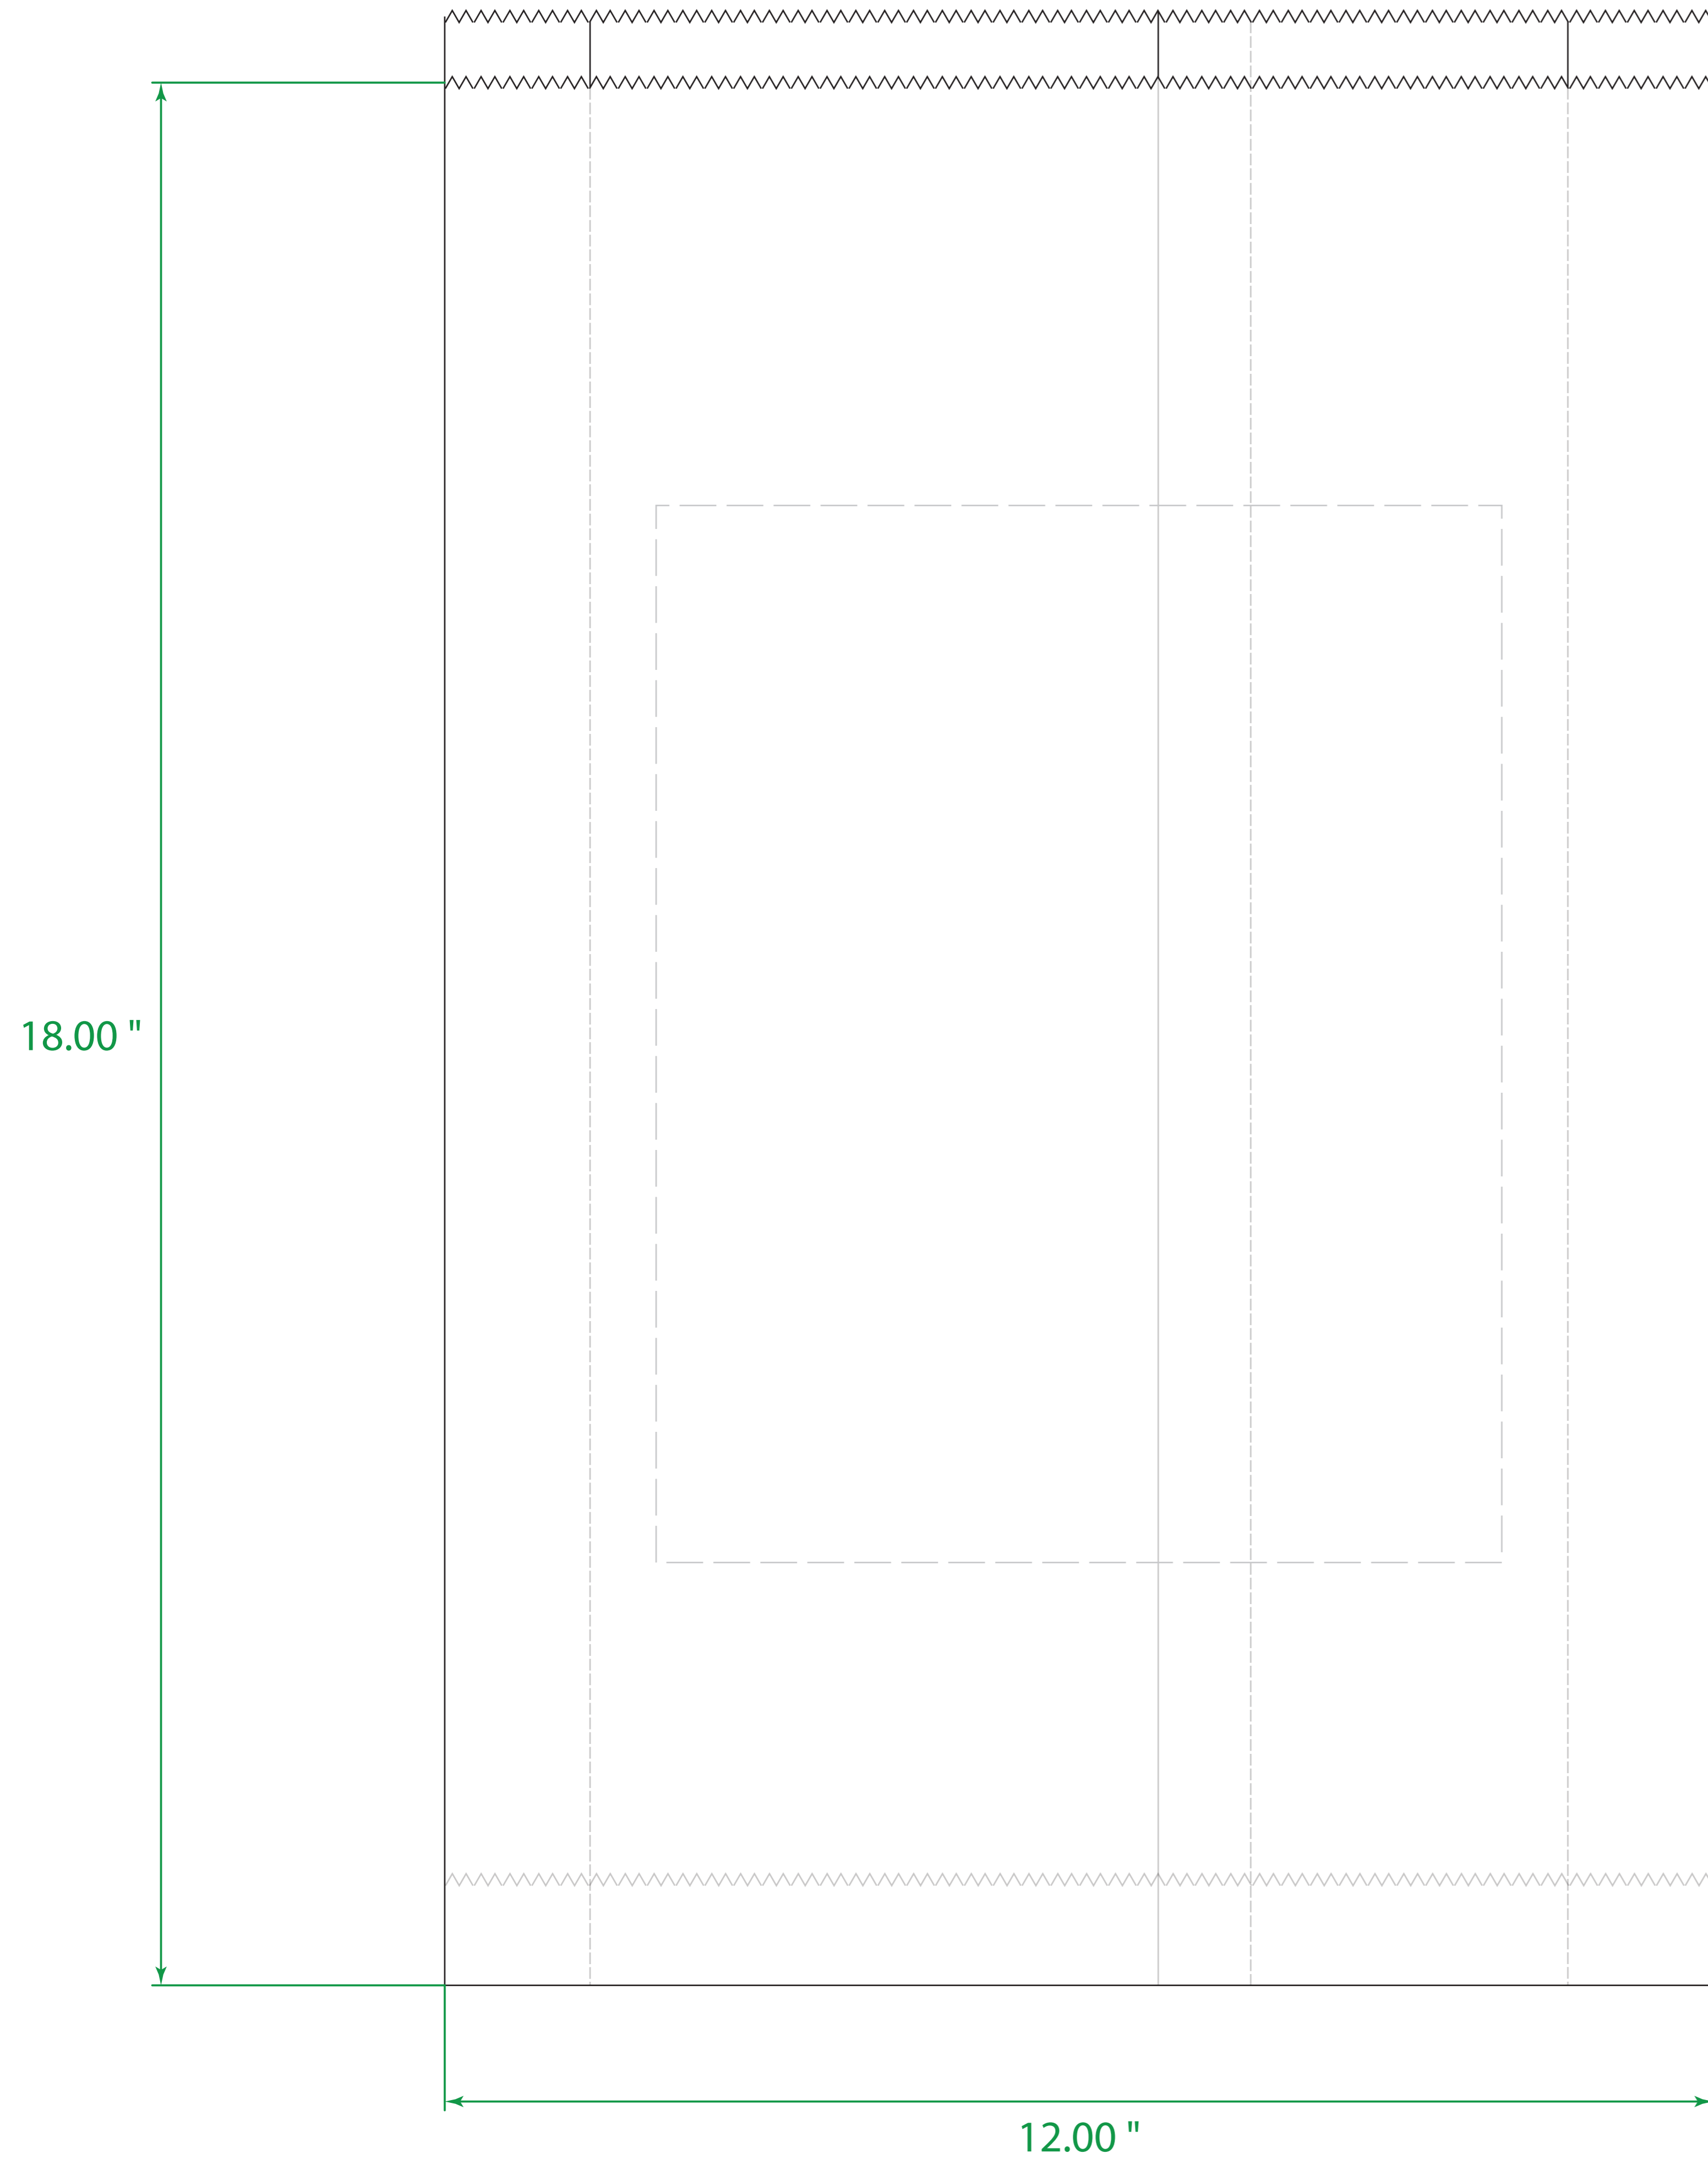

Available Product Colors:

Natural Kraft  
(NAT)

Paper Merchandise Bag

Item#: 1MER1218\*\*\*

\*\*\* Insert color code

Size: 12(w) x 2.75 x 18(h)

Imprint Area: 8x10

PO#:

Imprint Size:

Imprint Color:

Product Color:

Location 1

*The colors on this page are RGB simulations of Pantone Colors. Actual colors may vary.*