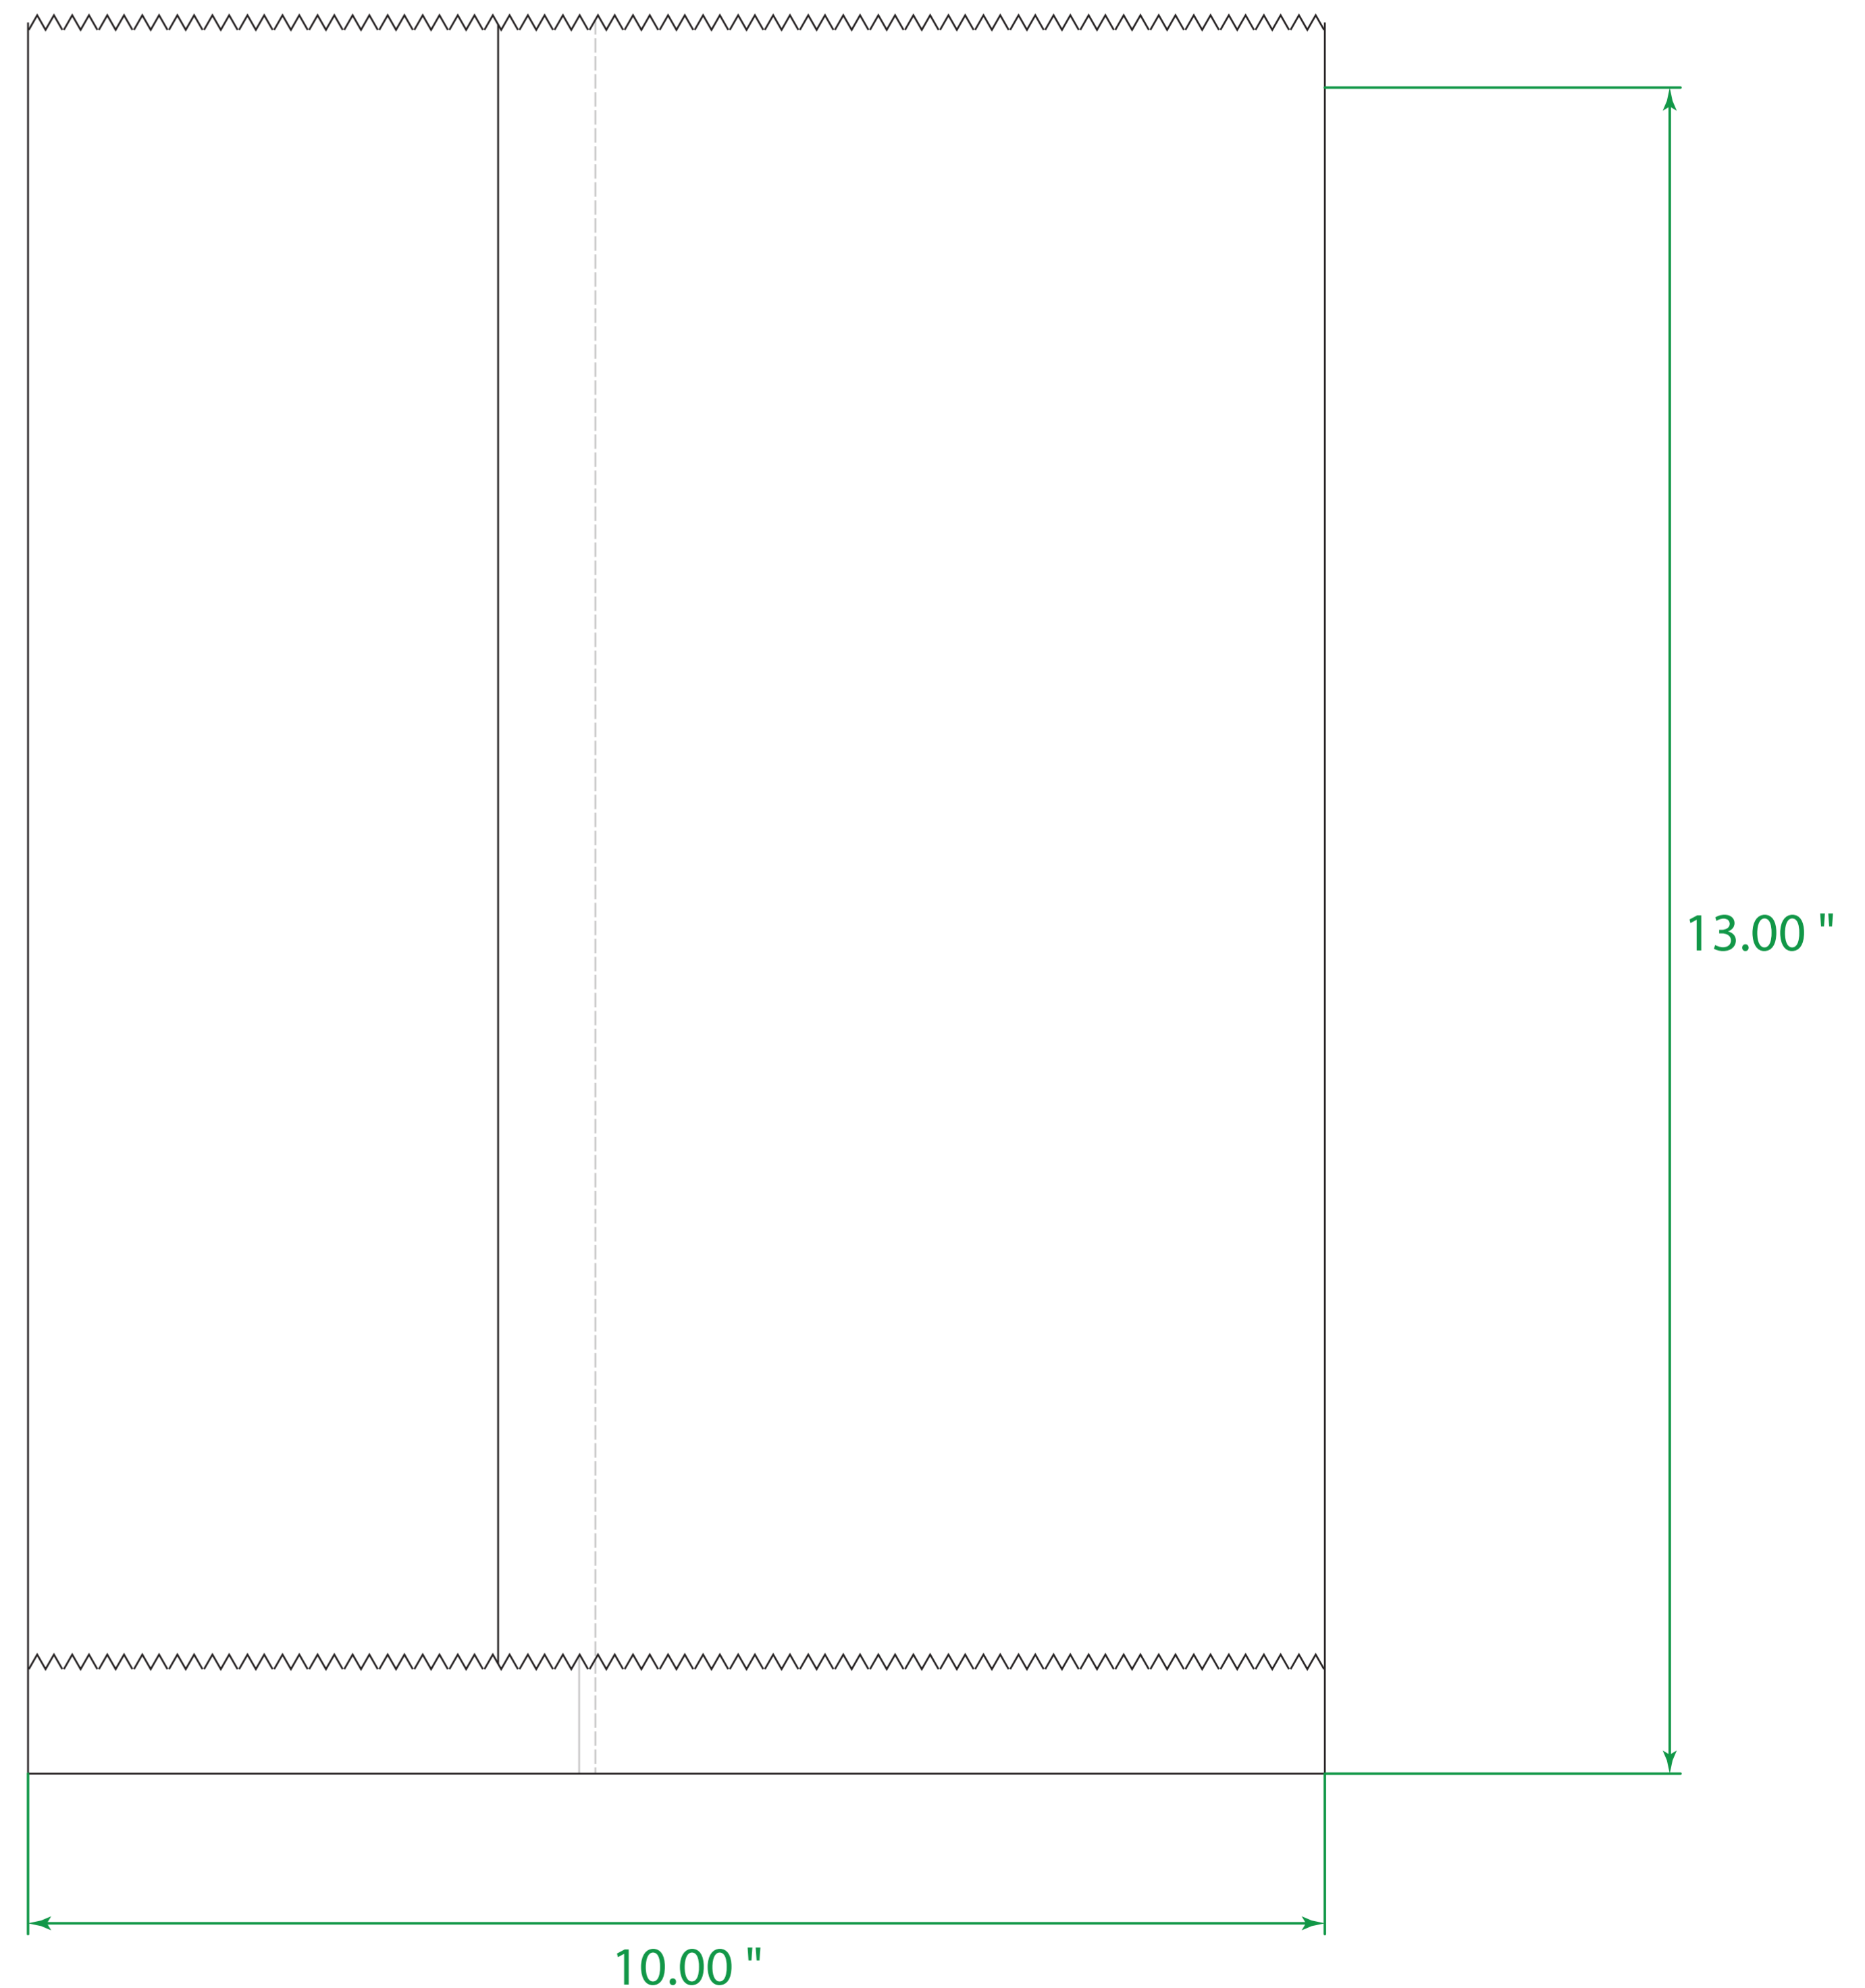

Available Product Colors:

Natural Kraft
(NAT)

Paper Merchandise Bag

Item#: 1MER1013***

*** Insert color code

Size: 10(w) x 13(h)

Imprint Area: 7x7

PO#:

Imprint Size:

Imprint Color:

Product Color:

Location 1

The colors on this page are RGB simulations of Pantone Colors. Actual colors may vary.