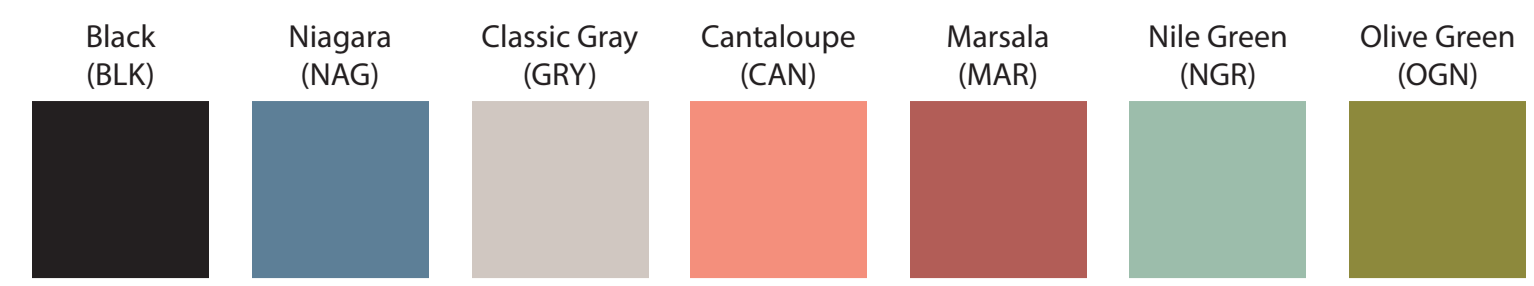

Available Product Colors:

Gaia Eurotote  
Item#: 1GAE1612\*\*\*  
\*\*\* Insert color code  
Size: 16(w) x 6(g) x 12(h)  
Imprint Area: 10x7

PO#:  
Imprint Size:  
Imprint Color:  
Product Color:

*The colors on this page are RGB simulations of Pantone Colors. Actual colors may vary.*