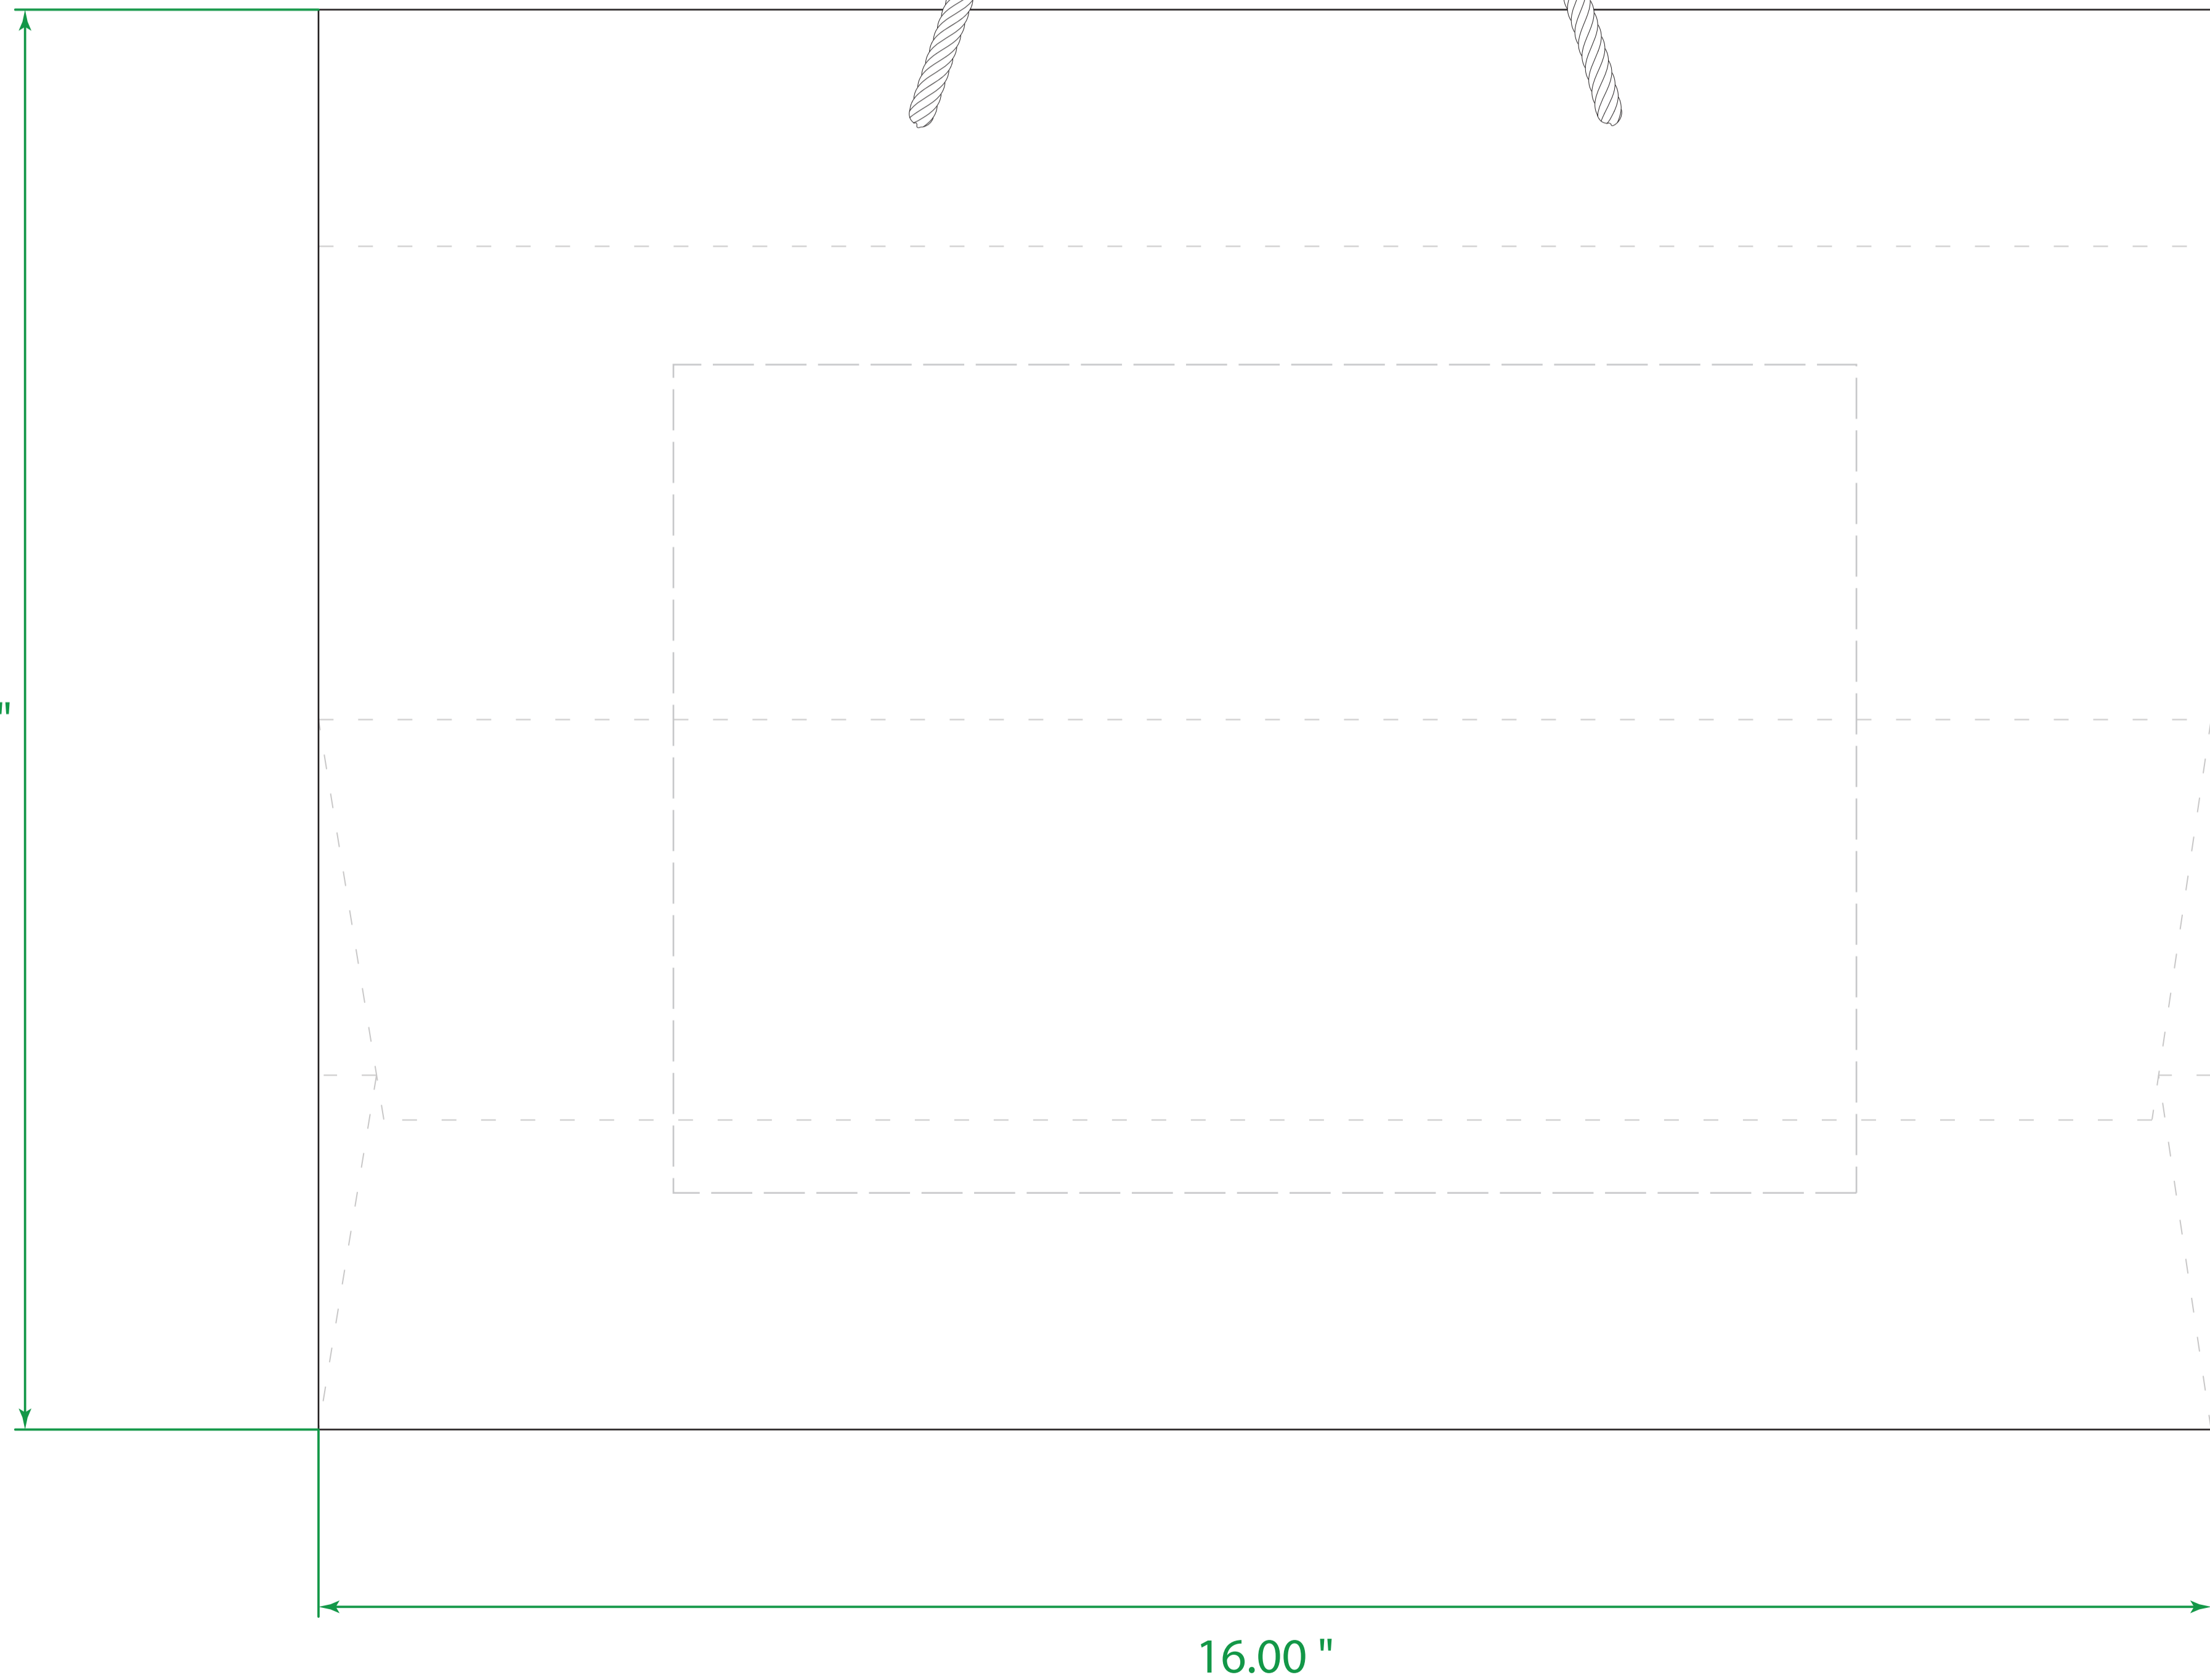

Available Product Colors:

Gaia Eurotote  
Item#: 1GAE1612\*\*\*  
\*\*\* Insert color code  
Size: 16(w) x 6(g) x 12(h)  
Imprint Area: 10x7

PO#:  
Imprint Size:  
Imprint Color:  
Product Color:

*The colors on this page are RGB simulations of Pantone Colors. Actual colors may vary.*