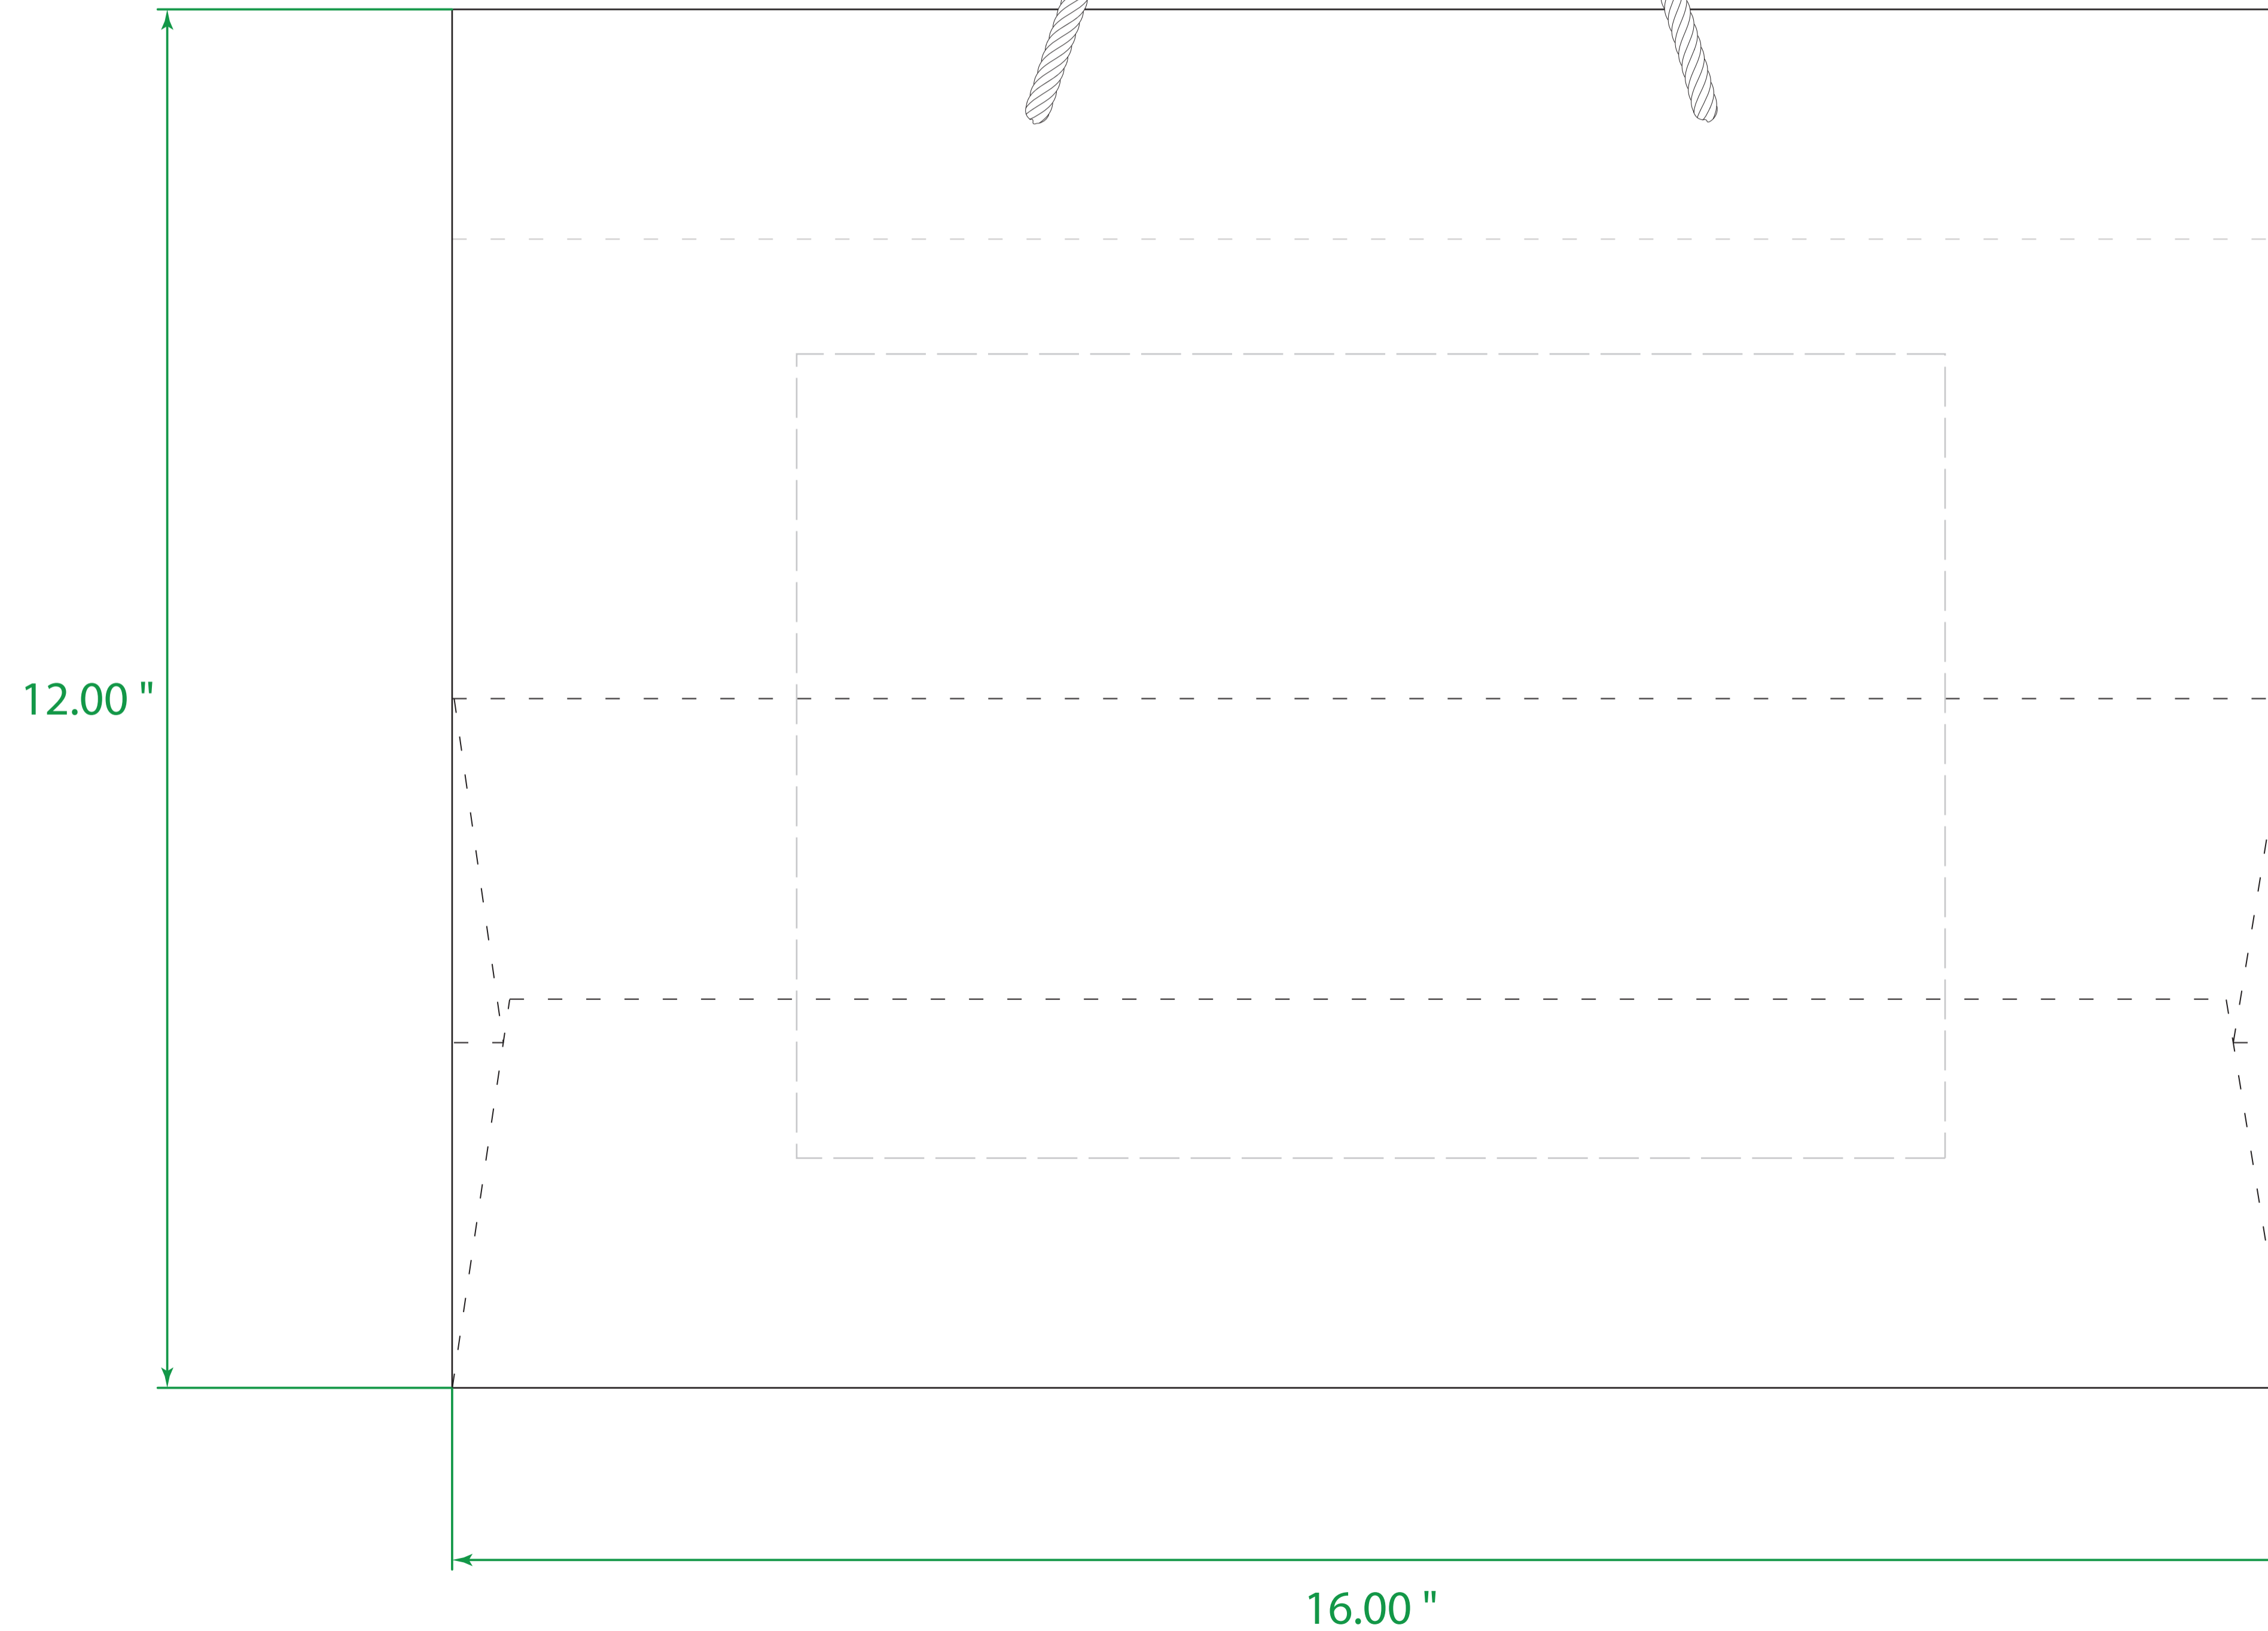

Available Product Colors:

Gaia Eurotote  
Item#: 1GAE1612\*\*\*  
\*\*\* Insert color code  
Size: 16(w) x 6(g) x 12(h)  
Imprint Area: 10x7

PO#:  
Imprint Size:  
Imprint Color:  
Product Color:

*The colors on this page are RGB simulations of Pantone Colors. Actual colors may vary.*