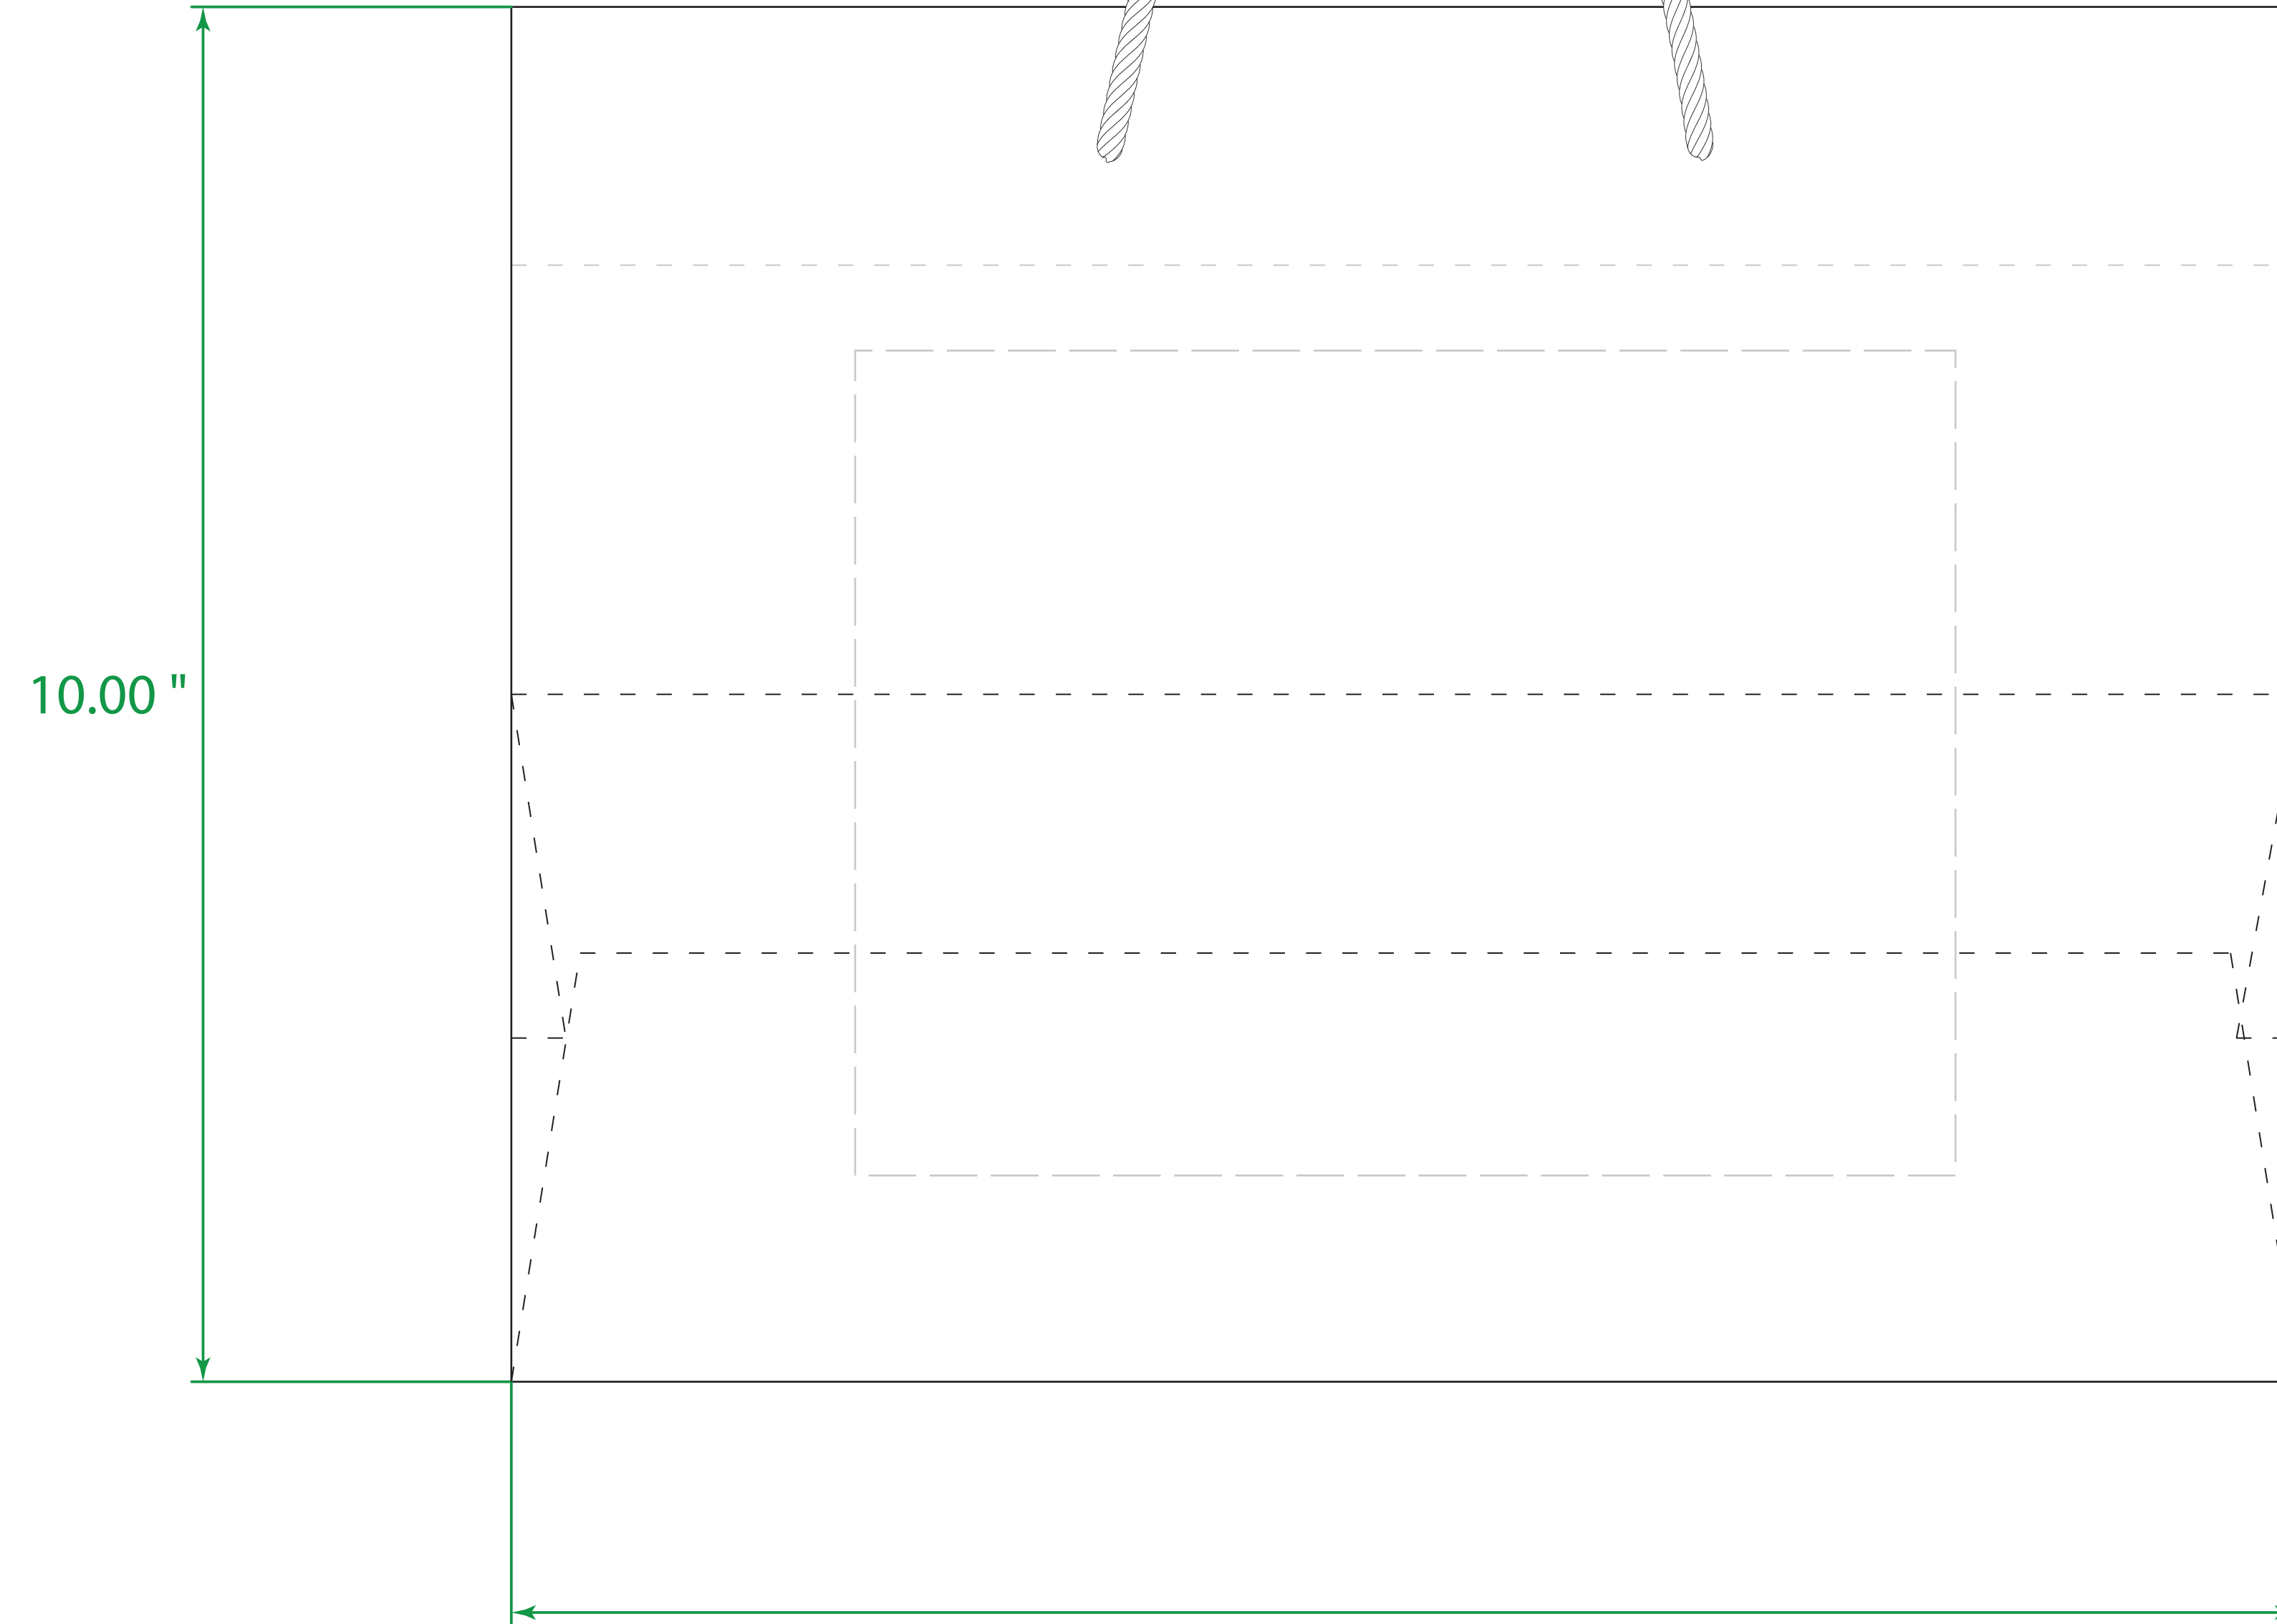

Available Product Colors:

Gaia Eurotote
Item#: 1GAE1310***
*** Insert color code
Size: 13(w) x 5(g) x 10(h)
Imprint Area: 8x6

Location 1

13.00 "

Location 2

10.00 "

13.00 "

PO#:
Imprint Size:
Imprint Color:
Product Color: