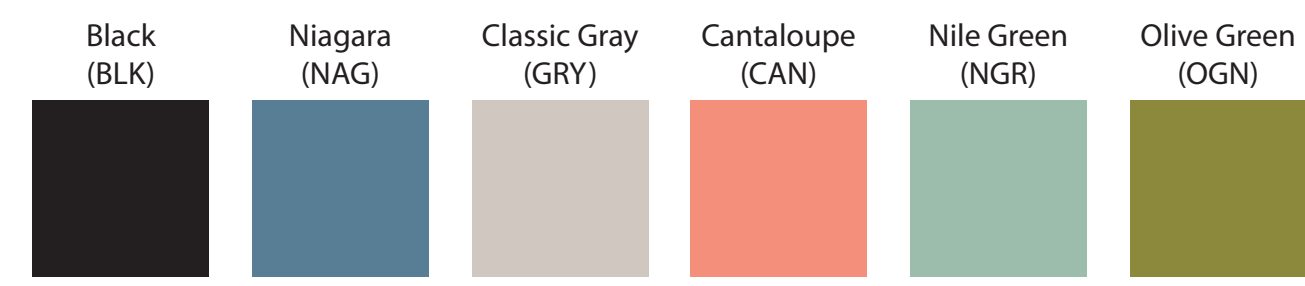

Available Product Colors:

Gaia Eurotote
Item#: 1GAE1310***
*** Insert color code
Size: 13(w) x 5(g) x 10(h)
Imprint Area: 8x6

Location 1

13.00 "

Location 2

10.00 "

13.00 "

PO#:
Imprint Size:
Imprint Color:
Product Color:

The colors on this page are RGB simulations of Pantone Colors. Actual colors may vary.