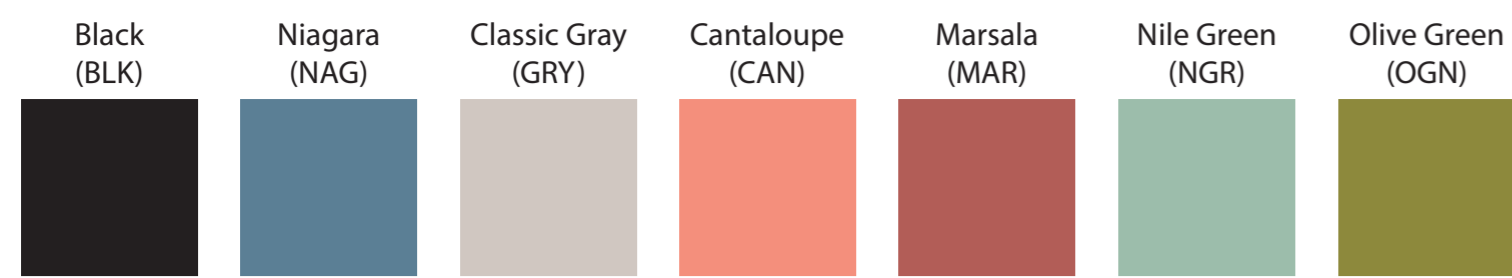

Available Product Colors:

Gaia Eurotote
Item#: 1GAE0810***
*** Insert color code
Size: 8(w) x 4(g) x 10(h)
Imprint Area: 6x5

Location 1

10.00 "

8.00 "

Location 2

10.00 "

8.00 "

PO#:
Imprint Size:
Imprint Color:
Product Color:

The colors on this page are RGB simulations of Pantone Colors. Actual colors may vary.