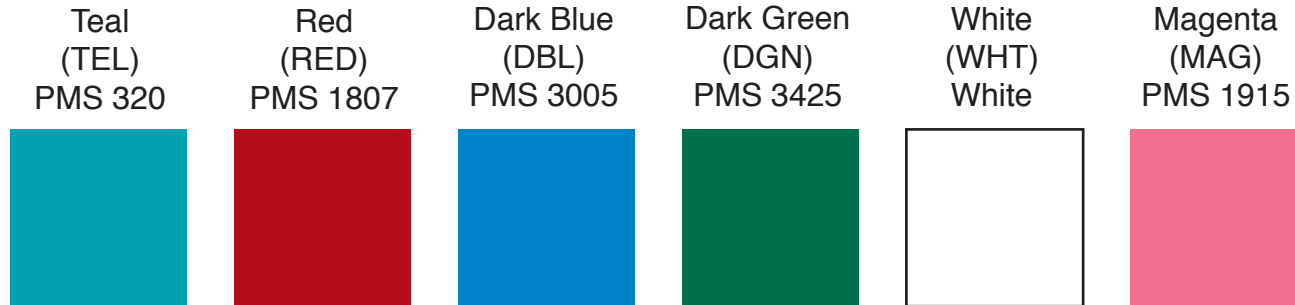

# Color Options for Item: 3HDM1421

Note: The PMS colors listed are only intended to provide a general approximation of the plastic bag color and are not exact matches.

**PLEASE NOTE: Colors shown are simulated representations only. Due to the differences in monitors and preferences, there may be slight differences in hue, saturation and tint.**